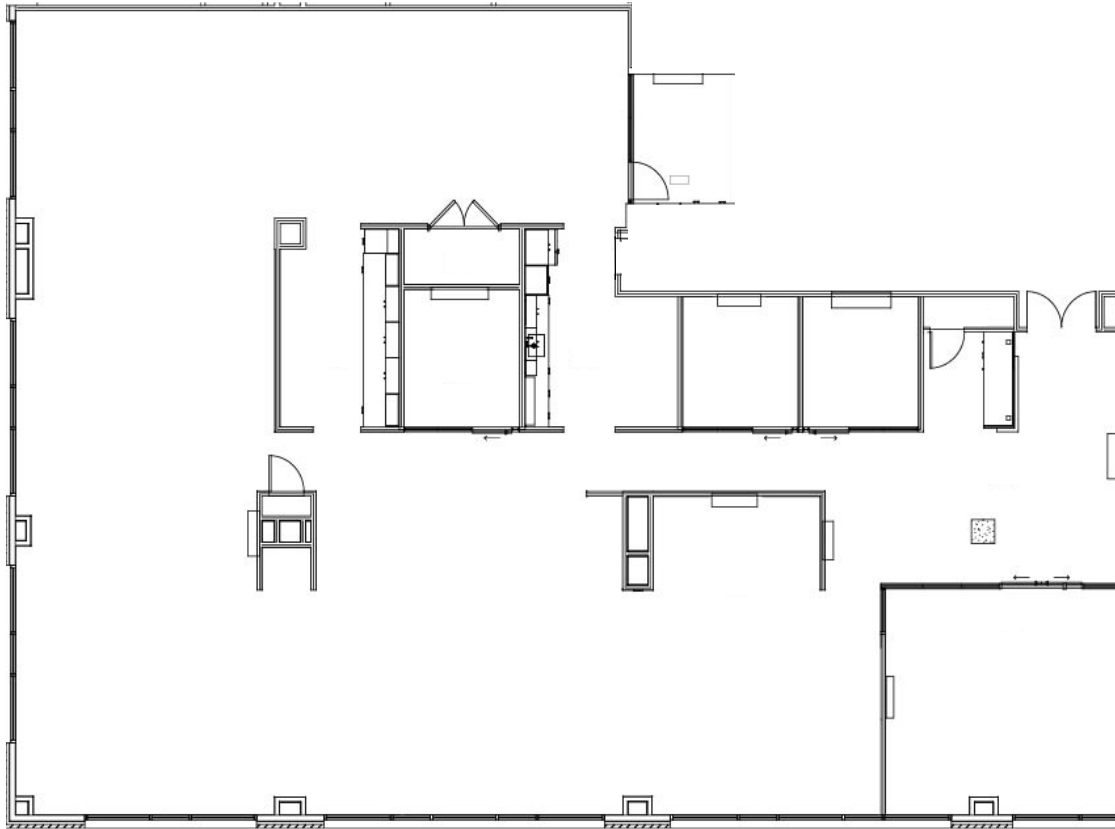

ONE CITY PLAZA

421 Fayetteville Street | Raleigh

Suite 1609 | 6,585 RSF

Disclaimer: The above floor plans are not to scale. The available space shown is a representative layout.

GINNY HAGER | 919-875-6664
GINNY.HAGER@HIGHWOODS.COM