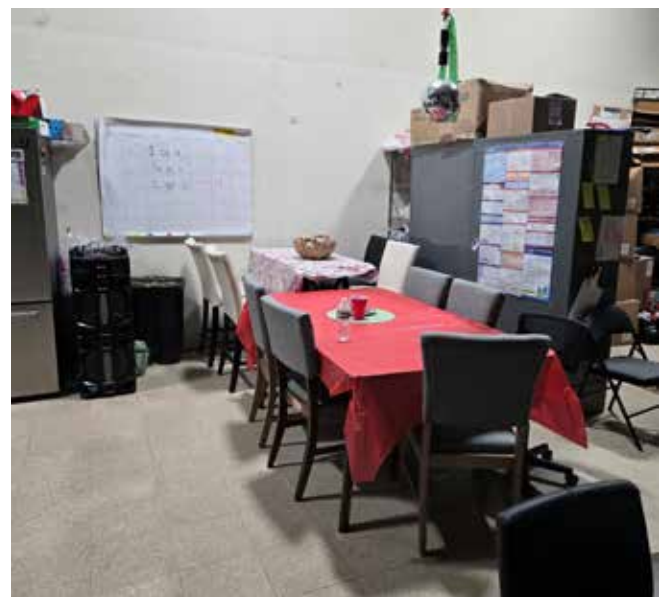

FOR LEASE | WAREHOUSE/FLEX UNIT

170 JOHN ROBERTS ROAD, SOUTH PORTLAND, ME 04106

PROPERTY HIGHLIGHTS

- Unit 20: 1,500± SF of warehouse/flex space
- Location offers excellent visibility and easy access to I-295 and the Maine Turnpike
- Unit includes offices, restrooms, warehouse space, 16' ceiling height and a 9'x10' overhead door.
- Amenities include building and pylon signage and professional management
- **Lease Rate: \$1,950/month MG**

FOR LEASE | WAREHOUSE/FLEX UNIT

170 JOHN ROBERTS ROAD, SOUTH PORTLAND, ME 04106

PROPERTY DETAILS

OWNER	Carbo Company
DEED REFERENCE	Book 04181, Page 0286
ASSESSOR'S REFERENCE	075/A/11B
BUILDING SIZE	30,000± SF
AVAILABLE SPACE	Unit 20: 1,500± SF
DATE AVAILABLE	11/1/2026
ZONING	IL - Light Industrial
LOT SIZE	1.91± SF
YEAR BUILT	1984
NUMBER OF STORIES	One (1)
HEATING /COOLING	Gas, Separately metered
CEILING HEIGHT	16'
GRADE LEVEL DOORS	One (1) 9'x10'
UTILITIES	Municipal water and sewer
POWER	3-phase, 800A 480/277V
PARKING	On-site in common with other tenants
LEASE RATE	\$1,950/month Modified Gross