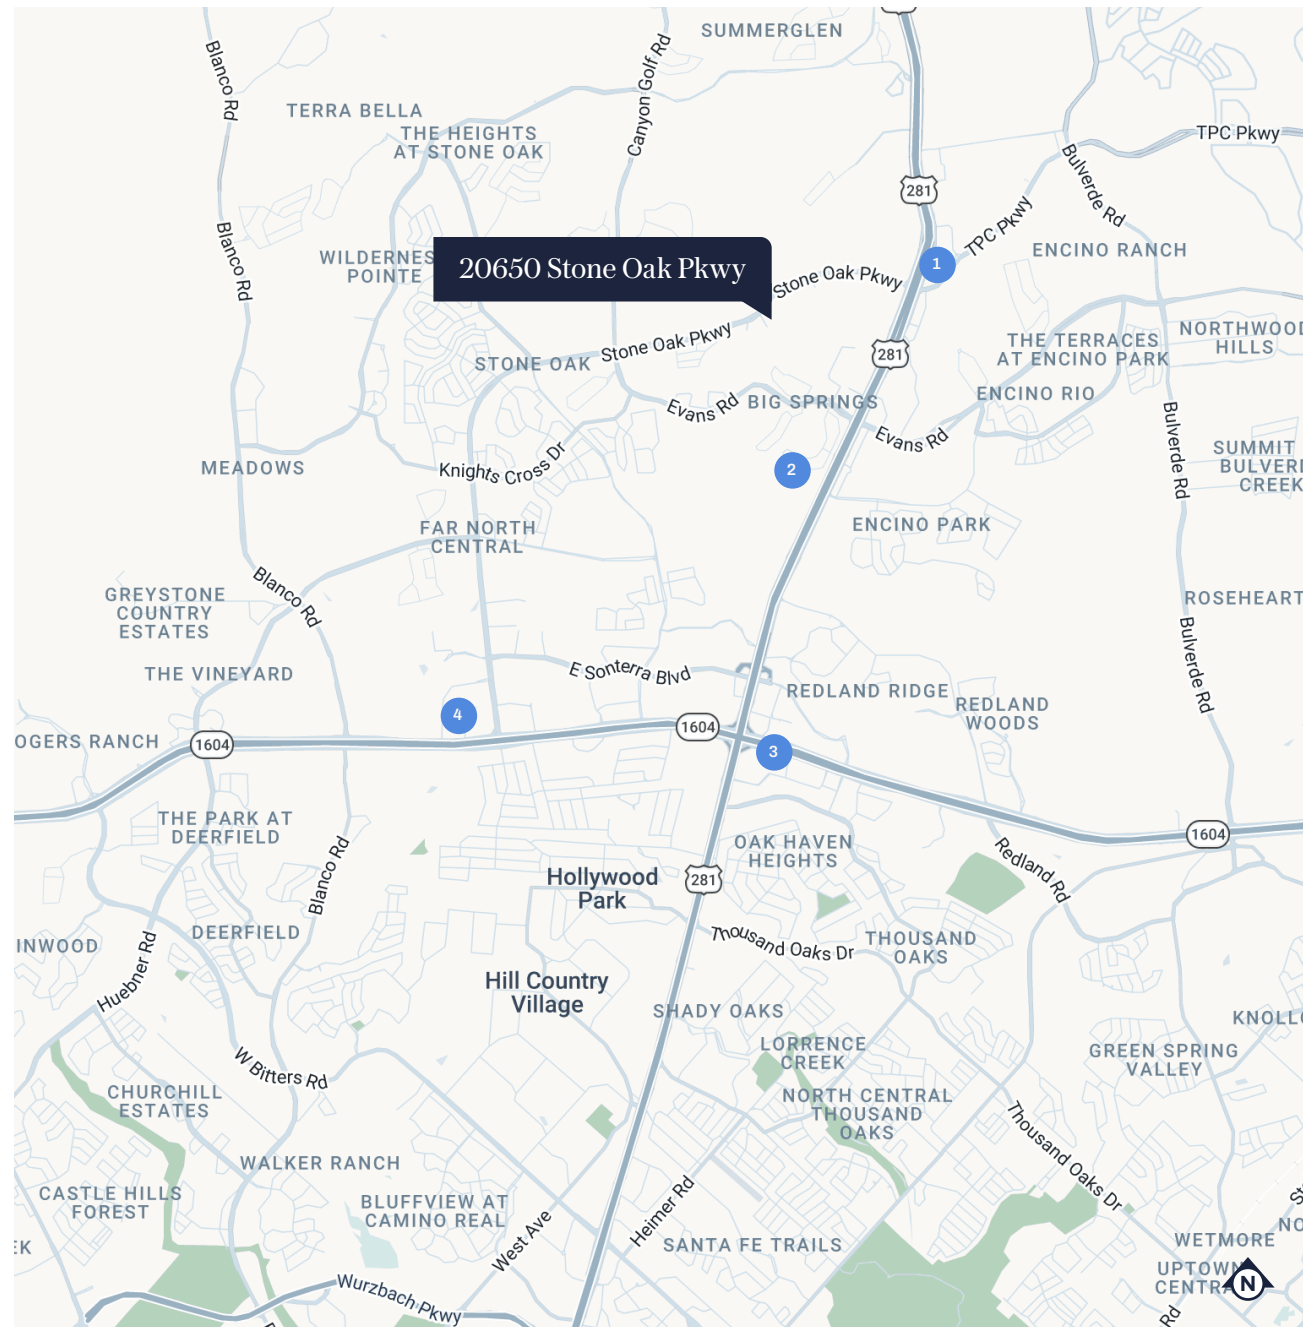

Nearby Amenities

1 Village at Stone Oak

- Target
- Home Goods
- Alamo Drafthouse Cinema
- Grimaldi's Pizzeria
- BJ's
- Chili's
- Olive Garden
- Bakudan Ramen
- Chicken Salad Chick
- In-N-Out Burger

3 Legacy & Northwoods

- H-E-B
- Main Event
- Best Buy
- Life Time Fitness
- Chuy's
- Regal Northwoods
- Magnolia Pancake Haus
- Academy
- Buffalo Wild Wings
- Barnes and Nobles

2 Stone Ridge Market

- H-E-B plus!
- Lupe Tortilla
- Crumbl
- Chick-fila-A
- Panda Express
- Five Guys
- Freebirds
- Parry's Pizzeria & Taphouse
- Summer Moon
- Whataburger

4 The Vineyard

- Whole Foods Market
- Target
- Goodwill Store
- Trader Joe's
- J-Prime Steakhouse
- Hopdoddy Burger
- Mod Pizza
- Sushishima
- Chiptole
- Pasha

Guy Liljenwall

Associate
(210) 202-2677
guy.liljenwall@transwestern.com