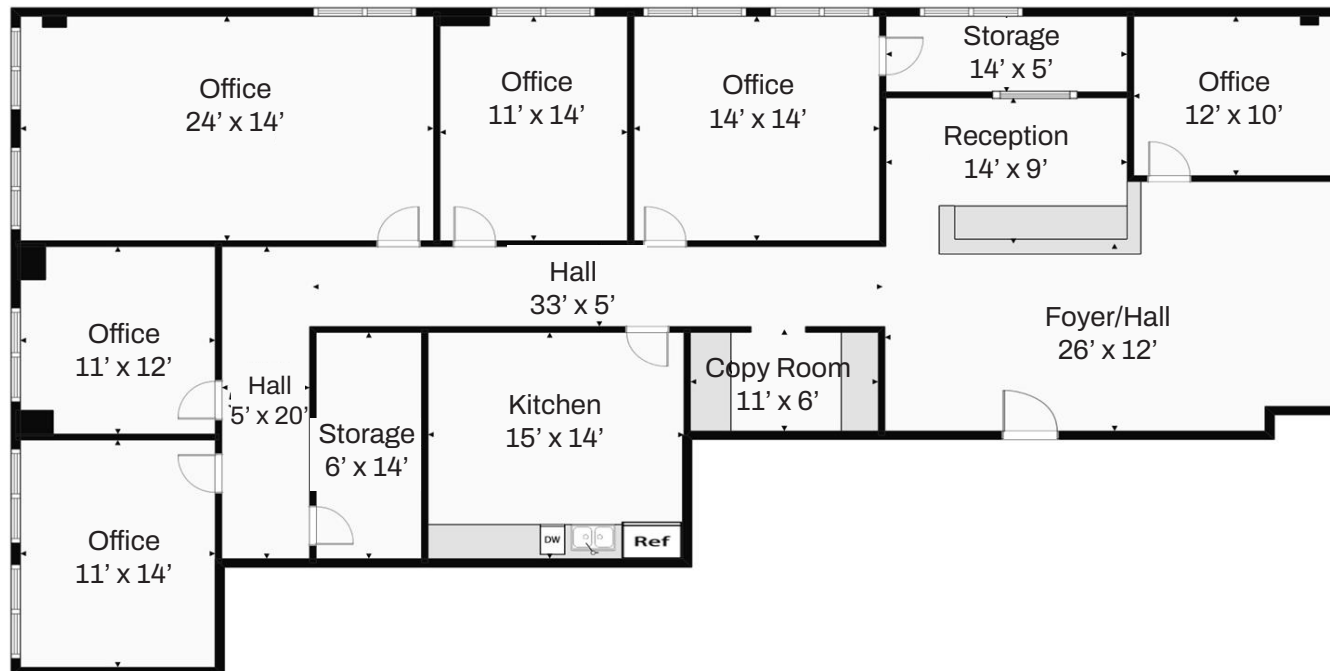

# Floor Plan

SUITE 100 • ±2,748 SF AVAILABLE

Efficient layout

---

Large reception/ waiting room area

---

6 Exam rooms or offices

---

Spacious kitchen/ break room

---

Two storage spaces

---

Guy Liljenwall

Associate  
(210) 202-2677  
guy.liljenwall@transwestern.com

# Floor Plan

SUITE 106 • ±2,256 SF AVAILABLE

Fully built-out medical suite

Efficient layout with a central waiting area

Includes private office, business office, and conference room

Support spaces such as a break room, storage area, and medication room