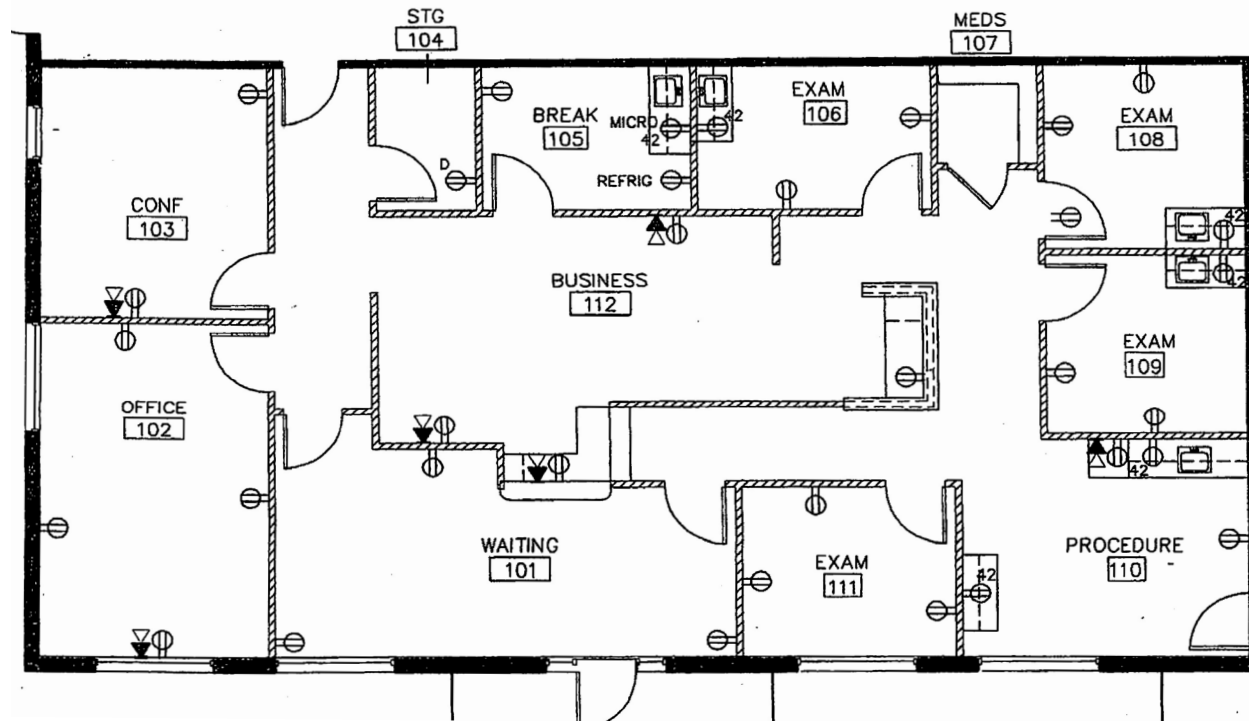

# Floor Plan

SUITE 106 • ±2,256 SF AVAILABLE

Fully built-out medical suite

Efficient layout with a central waiting area

Includes private office, business office, and conference room

Support spaces such as a break room, storage area, and medication room

Flexible layout offers potential for a variety of healthcare uses

Guy Liljenwall

Associate  
(210) 202-2677  
guy.liljenwall@transwestern.com