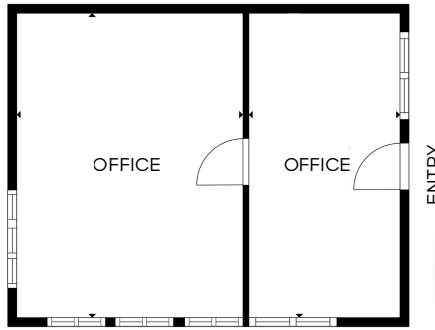

SUITE 204

[CLICK HERE](#)
for Suite 204 virtual tour