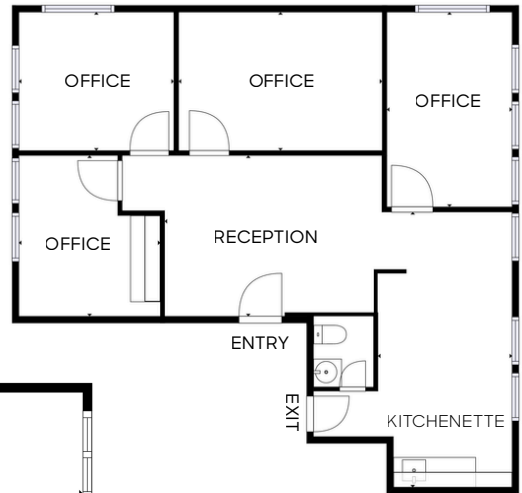

SUITE 204

Size: 524 SF
Rate: \$25/SF +
\$2.55 utilities
Available: Now

OFFICE OASIS

Sometimes you need an escape from it all and this building is just that spot you have been looking for. It's rustic, cabin-style vibe with exposed brick throughout the interiors, and the suites themselves are basically begging for a group of solo practitioners. Therapists, bodywork professionals, masters of the healing arts: this place is calling your name... and the names of countless clients thanks to easy access from Boulder, Longmont and Louisville.

PROPERTY HIGHLIGHTS

- Suite 101: Main level office suite with 6 private offices, defined waiting room with reception, large storage closet and private exterior entrance
- Suite 204: Second level; suite with two private offices and great natural lighting
- Suite 200: Office suite with reception, four private offices, and kitchenette

[CLICK HERE](#)
for Suite 204 virtual tour

LEARN MORE ABOUT THIS PROPERTY
MarketRealEstate.com

SUITE 101

SUITE 200

SUITE 204

[CLICK HERE](#)
for Suite 204 virtual tour

LEARN MORE ABOUT THIS PROPERTY
MarketRealEstate.com