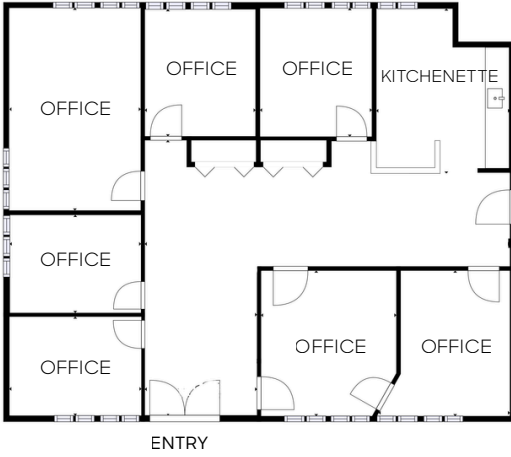

SUITE 101

SUITE 200

SUITE 204

[CLICK HERE](#)
for Suite 204 virtual tour

LEARN MORE ABOUT THIS PROPERTY
MarketRealEstate.com

HEIDI SCHAMBER
303 444 4344
Heidi@MarketRealEstate.com

BRITTANY BOUDREAU
303 444 0566
Brittany@MarketRealEstate.com