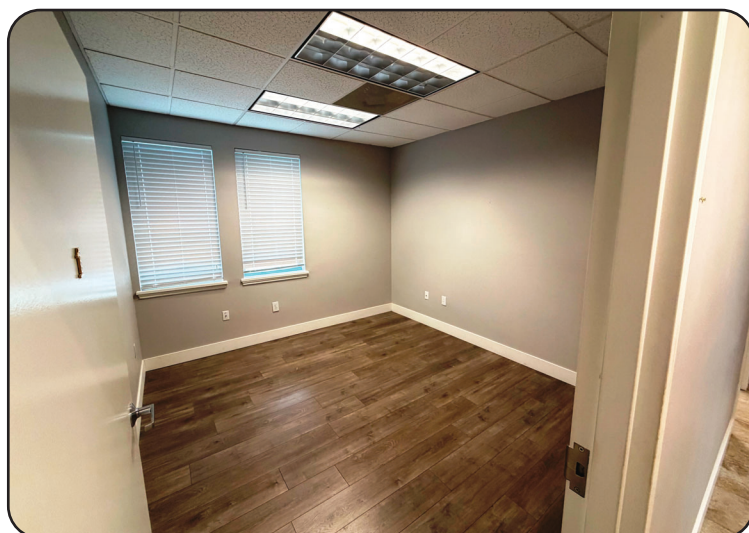

FOR LEASE

BONITA BAY PROFESSIONAL COURT

3541 BONITA BAY BLVD, BONITA SPRINGS, FL 34134

YOUR LOCAL MARKET **EXPERT**

7400 Trail Boulevard, Suite 101 | Naples, Florida 34108 | Lee-FL.com