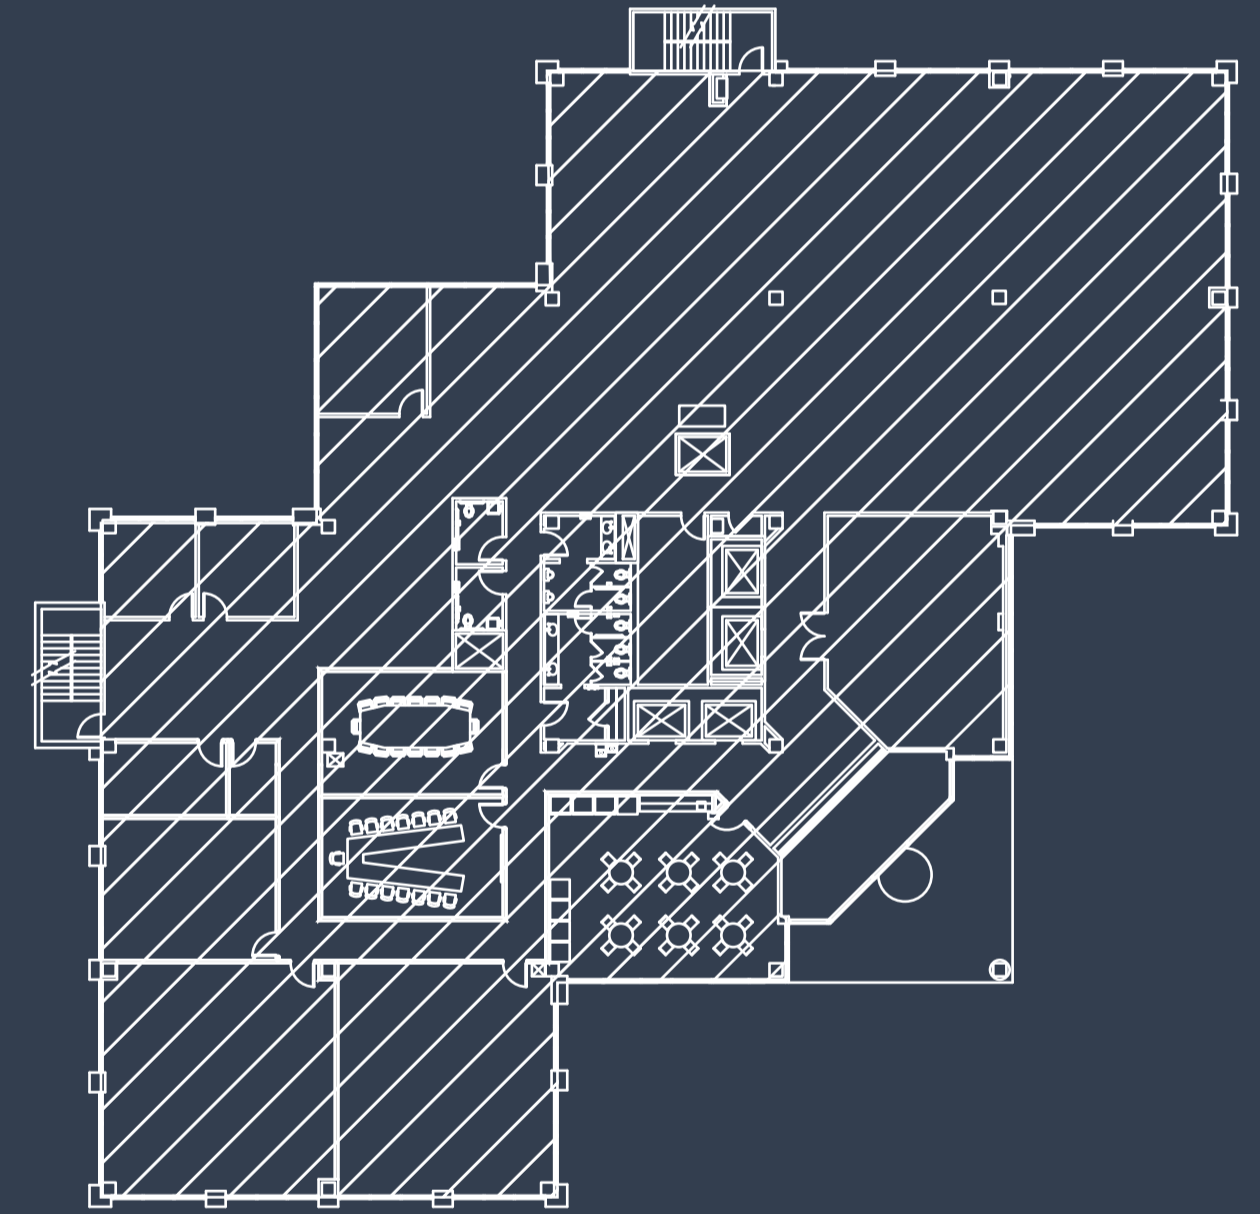

Suite 200 - 13,675 SF

8119
DATAPOINT

San Antonio, TX 78229

2nd Floor

DOGWOOD
COMMERCIAL