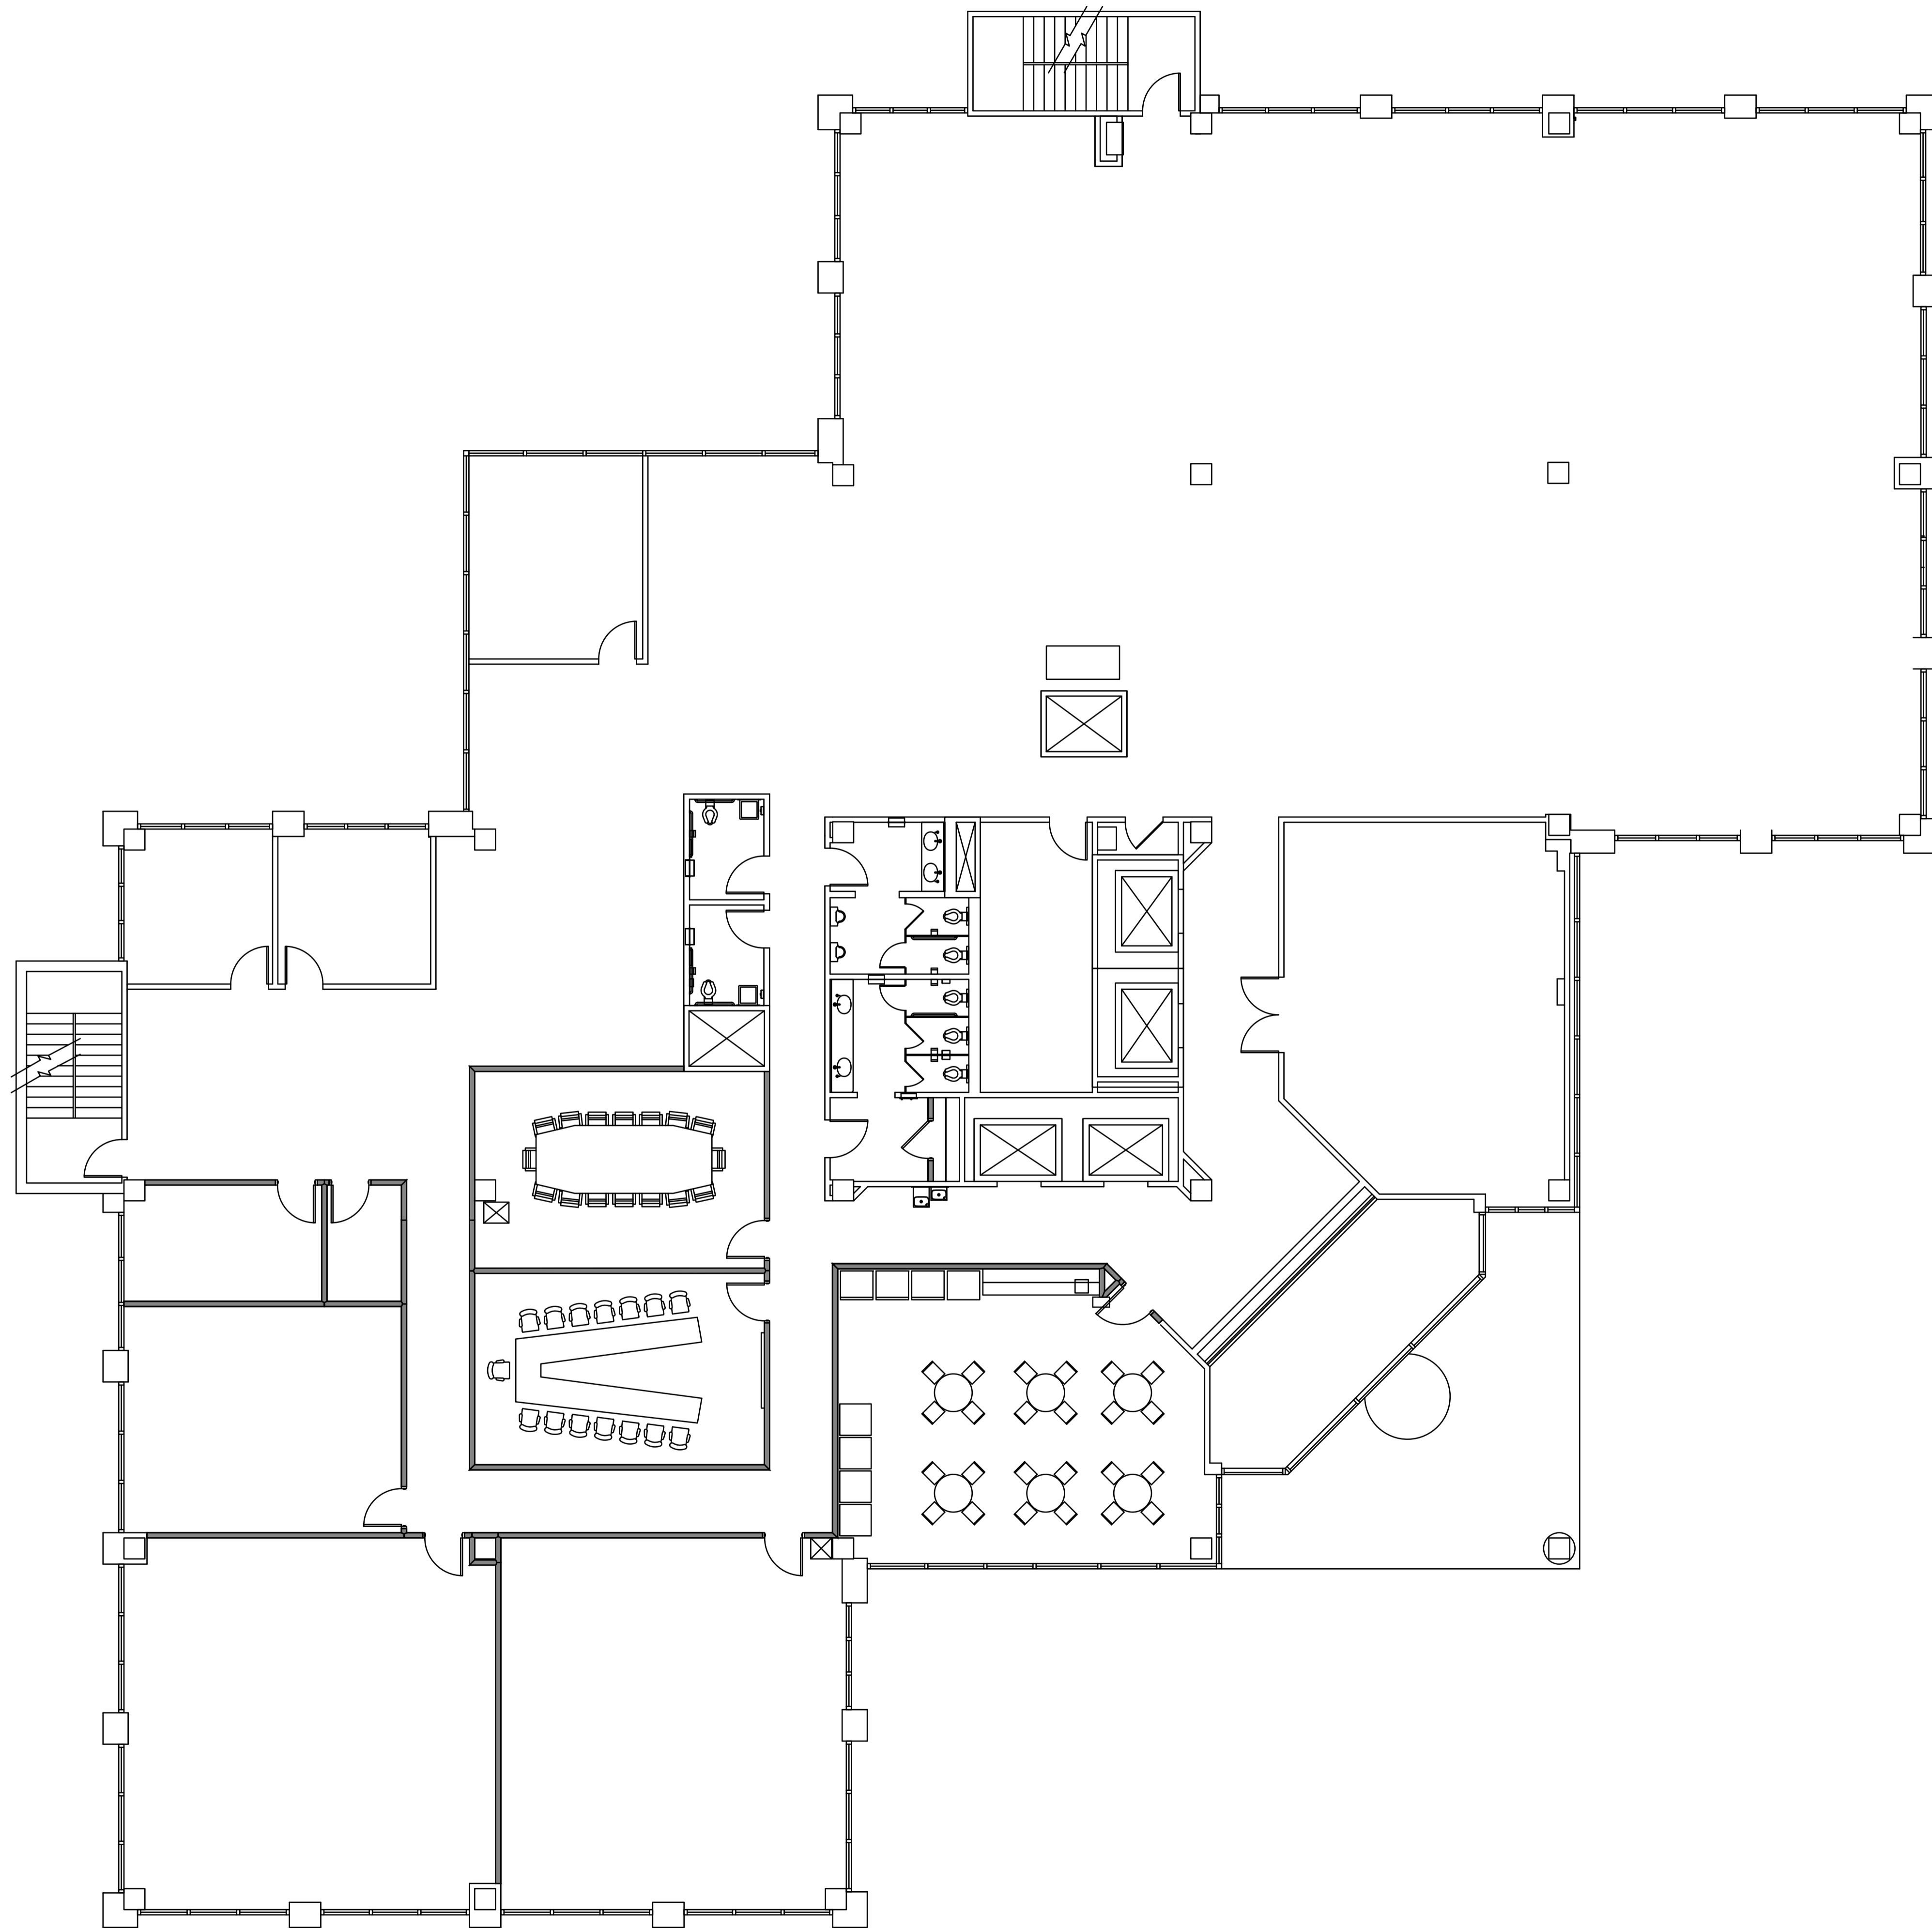

Suite 200 - 13,675 SF

8119
DATAPOINT

San Antonio, TX 78229

2nd Floor

DOGWOOD
COMMERCIAL