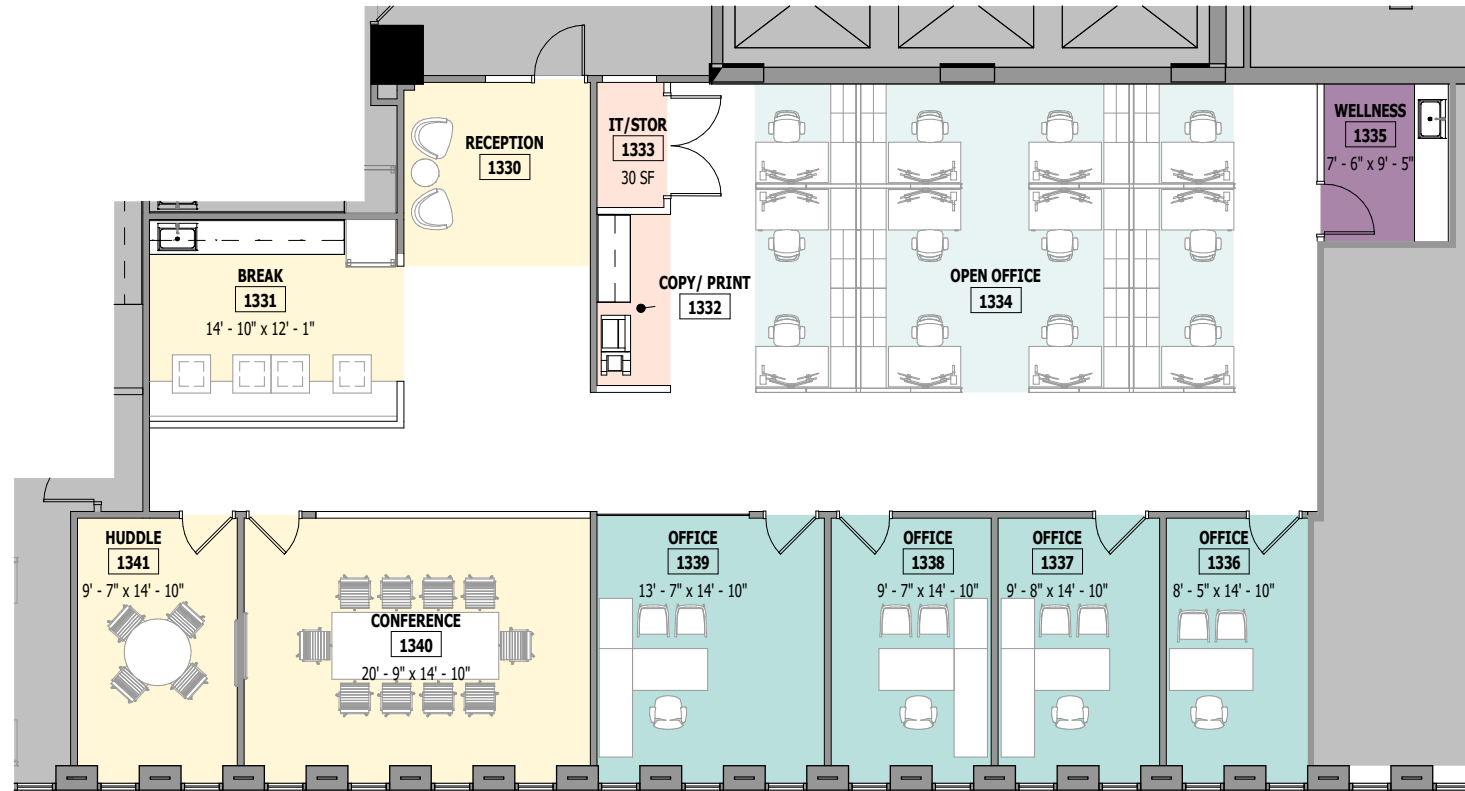

SPEC SUITE SUITE 1330

3,744 RSF

100 WASHINGTON
MINNEAPOLIS, MN

TOM TRACY
tom.tracy@cushwake.com

KATIE TUFFORD
katie.tufford@cushwake.com

HARRISON RUST
harrison.rust@cushwake.com

 **CUSHMAN &
WAKEFIELD**
3500 American Blvd W, Suite 200
Bloomington, MN 55431