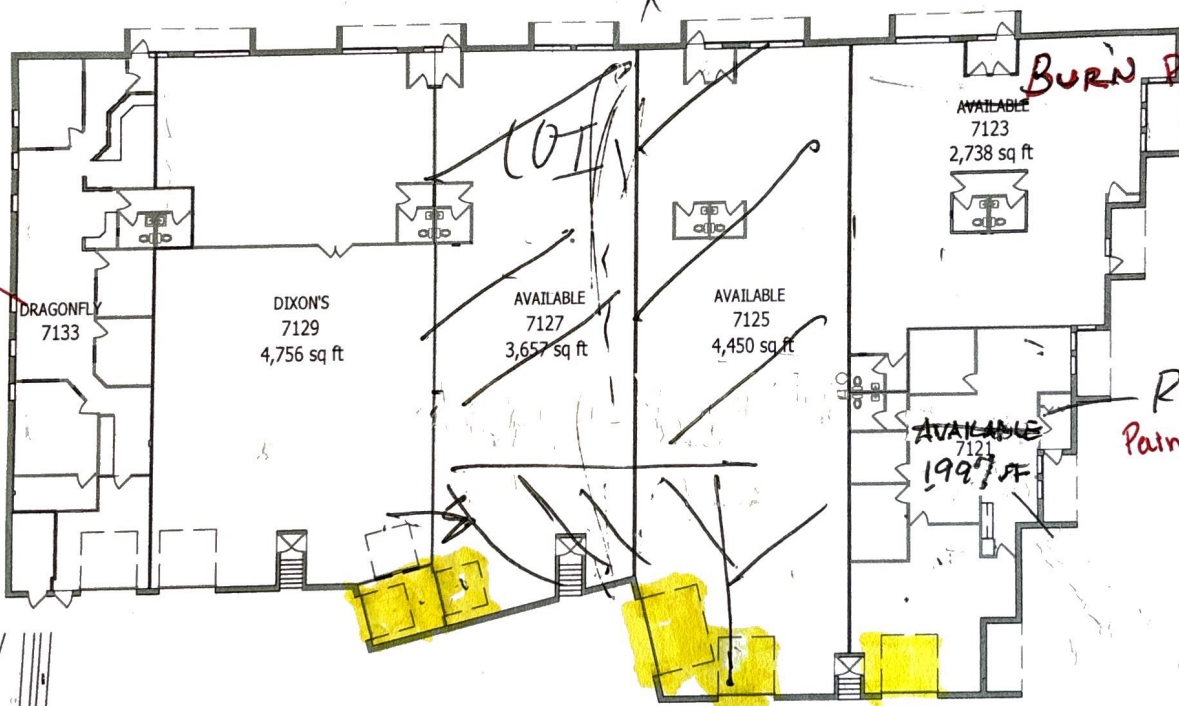

VALLEY View West
7115 - 7179 WASHINGTON AVE S
EDINA, MN
NORTH Bldg

BURN PERSONAL TRAINING

Dragonfly wireless

Rogers Painting + Services

Tenant Plan

scale: 1/16"=1'-0"
issued 04.12.2026

a2

LOADING DOCK