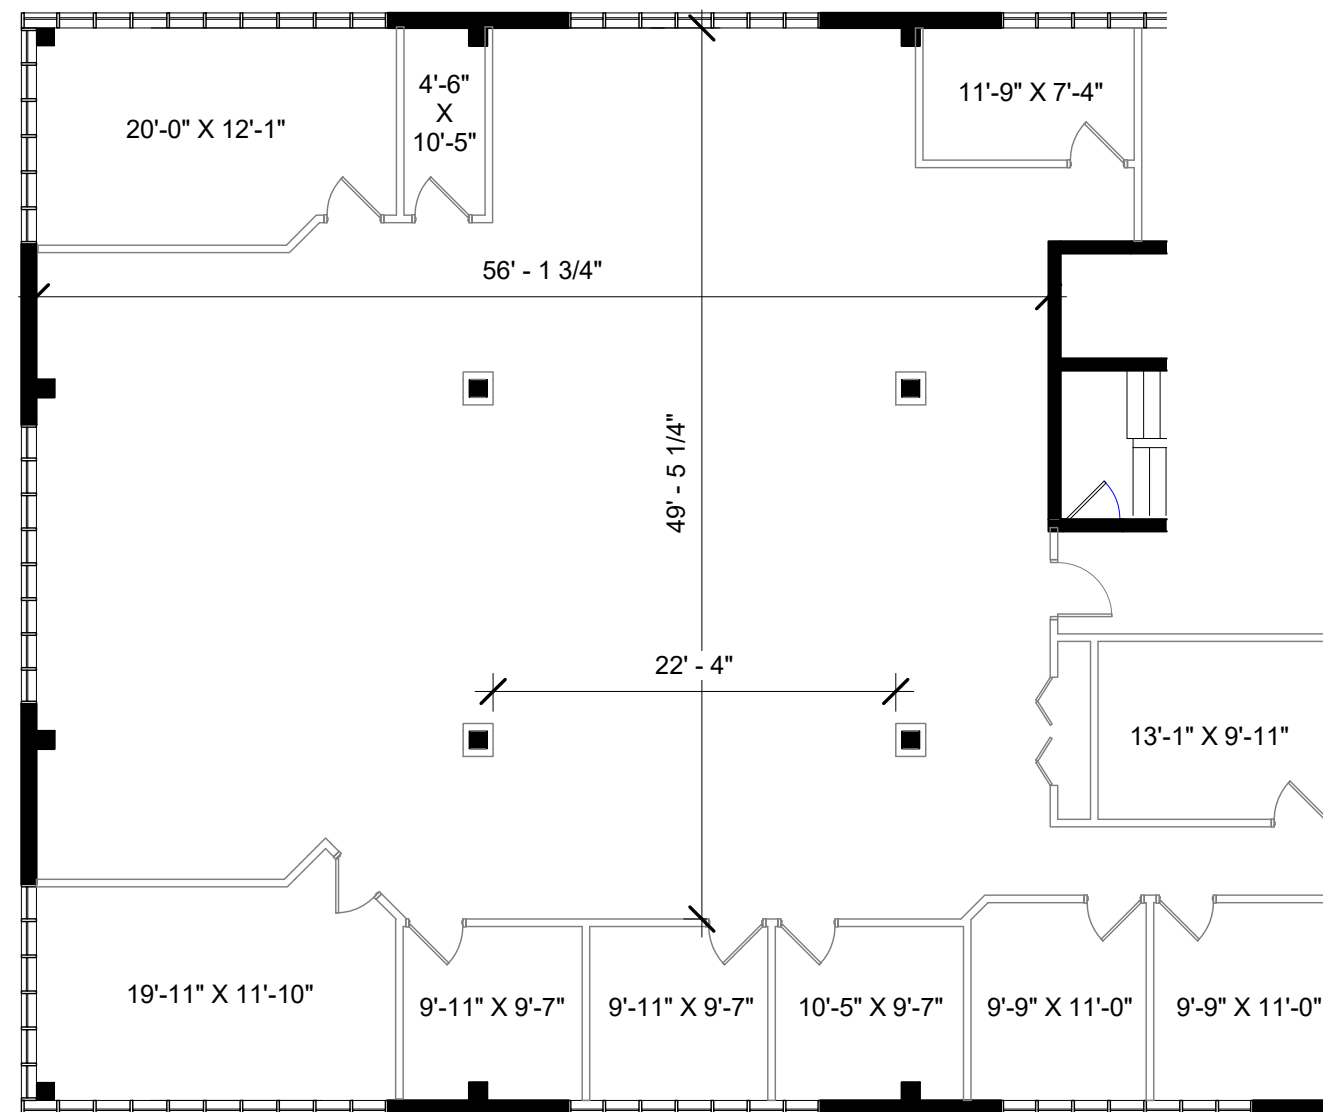

We make every square foot count.

NORTH  SUITE 500  
30555 SOUTHFIELD RD. , SOUTHFIELD  
3,869 USF / 4,411 RSF

14 % COMMON FACTOR  
SCALE: NOT TO SCALE

commercialinteriordesign

DATE: \_\_\_\_\_ DRAWN BY: \_\_\_\_\_

SHEET NUMBER:

ID.5.500