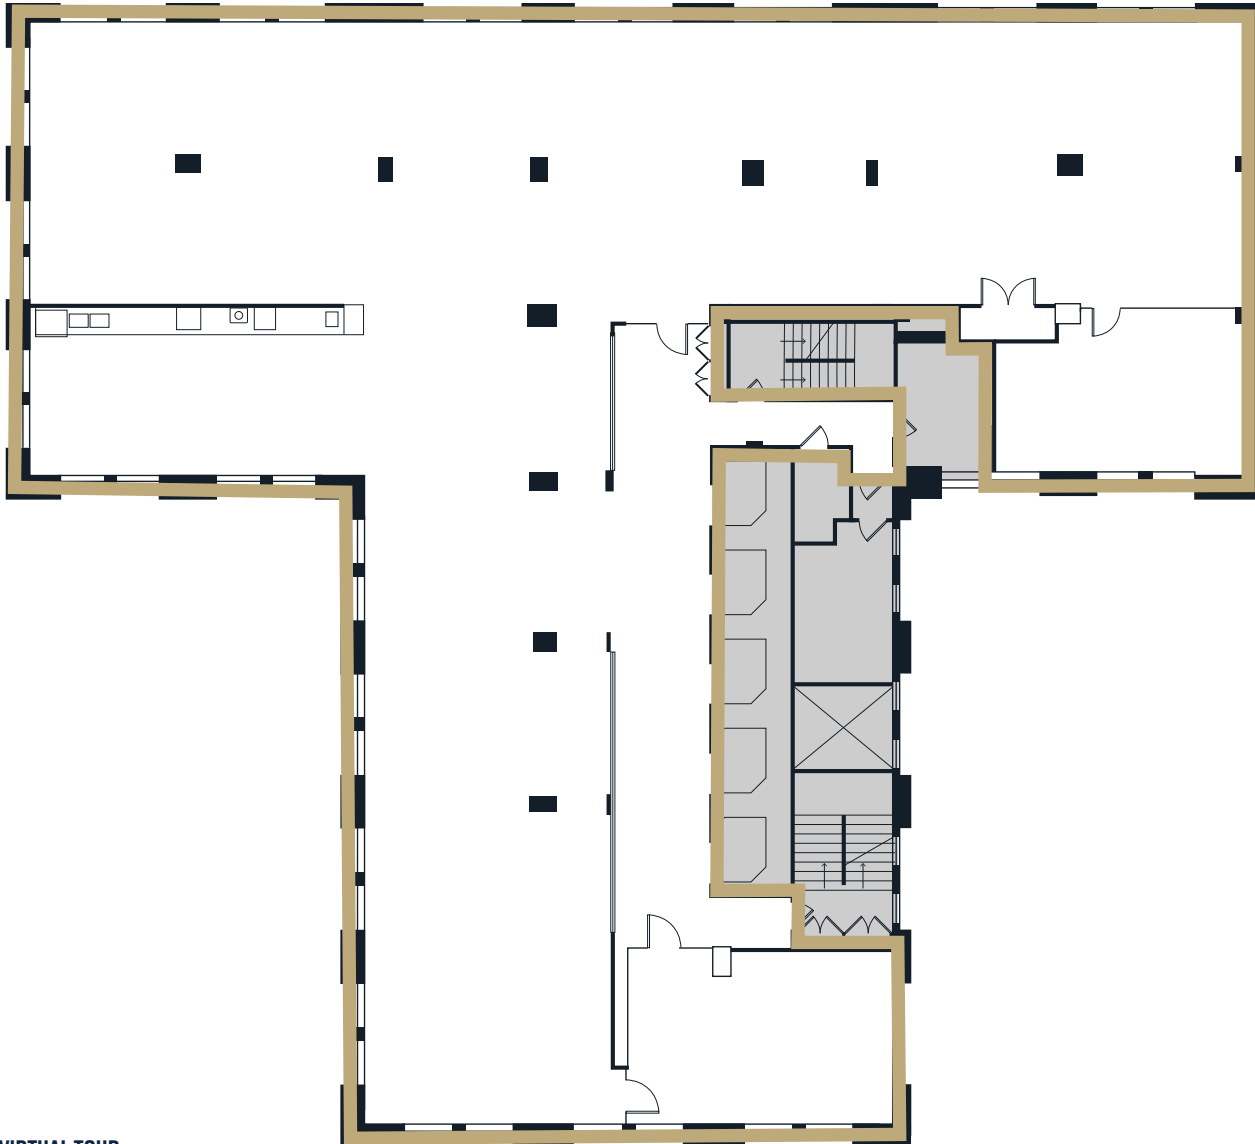

SEATTLE TOWER

1218 3RD AVENUE · SEATTLE, WA 98101

FLOOR 12

8,562 RSF

Available immediately

VIRTUAL TOUR

CLICK TO VIEW

NORTH