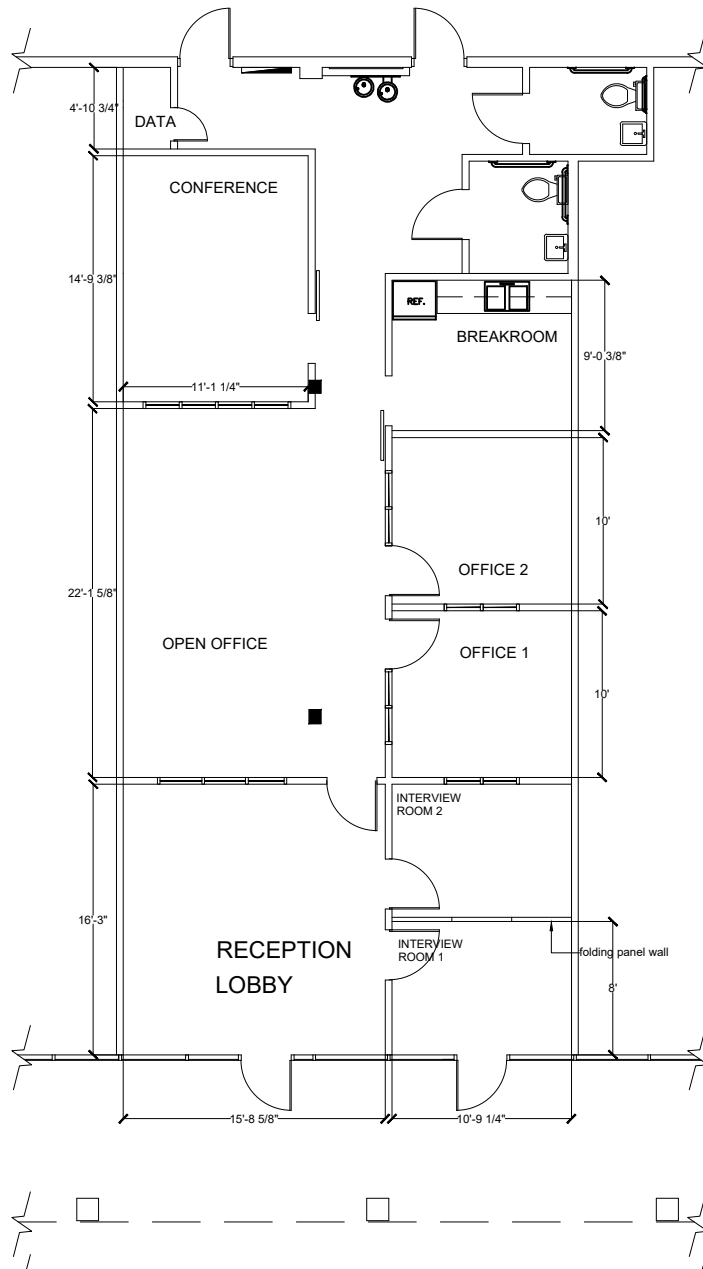

**PEACH STAFFING**  
5495 Old National Hwy  
Atlanta, GA

1

**Office Floor Plan**

SCALE: 1/16" = 1'-0"

**Sheet Information**

Date June 11, 2022

Job Number 22-003

Scale 1/16" = 1'-0"

Drawn

Checked

Approved