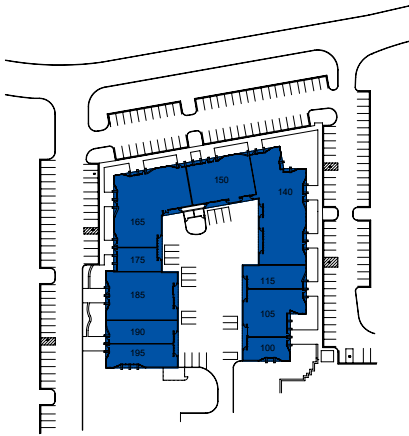

SUITE DATA:

CLEAR HEIGHT	8'-10"
○ GRADE LEVEL DOORS	0
▲ DOCK HIGH DOORS	0

SITE KEY PLAN:

BUILDING KEY PLAN: