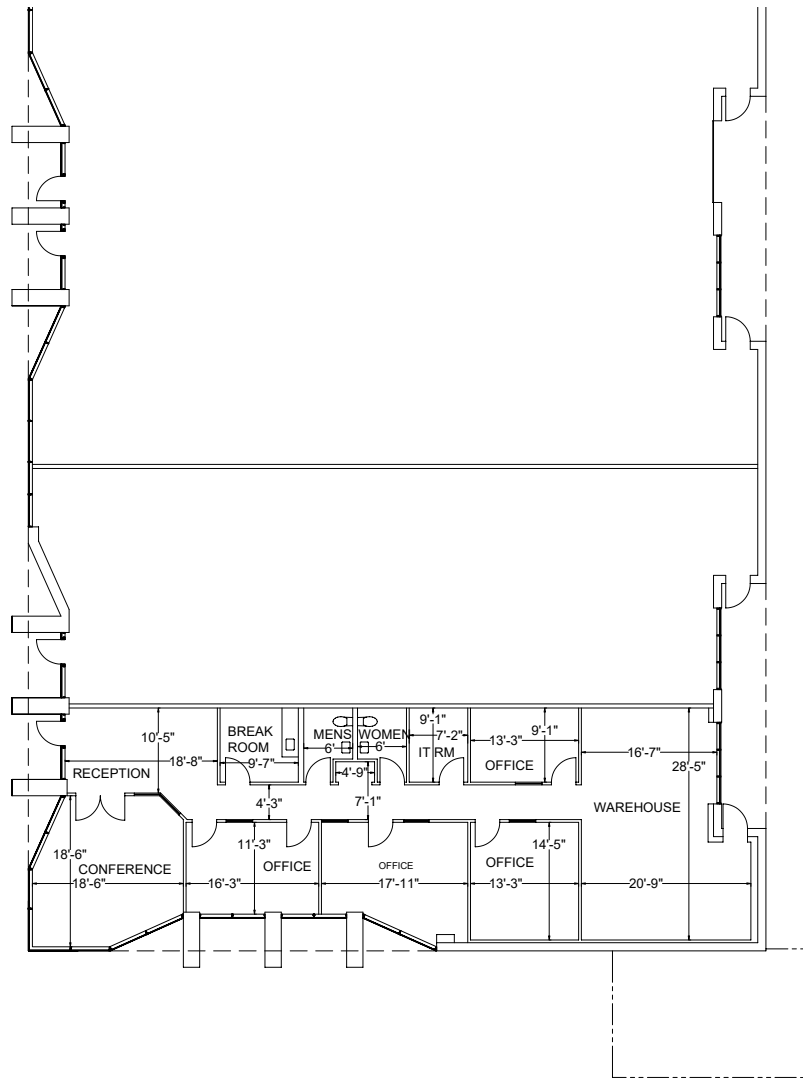

SUITE DATA:

CLEAR HEIGHT	8'-10"
○ GRADE LEVEL DOORS	0
▲ DOCK HIGH DOORS	0

SITE KEY PLAN:

BUILDING KEY PLAN: