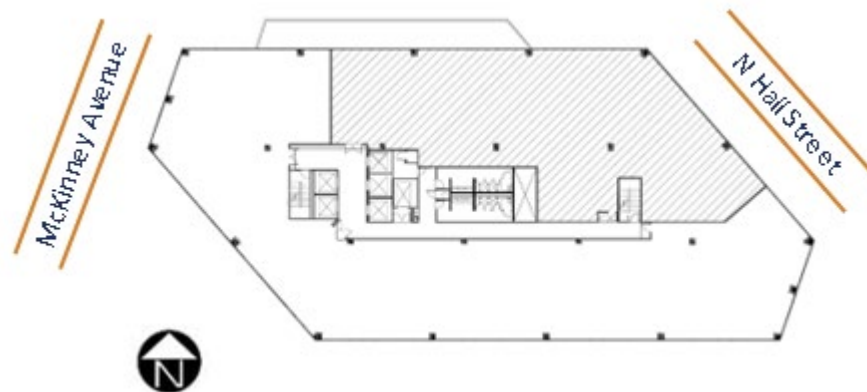

GAEDEKEGROUP

SUITE 1420
7,891 RSF Divisible

Fitwel[®]
Viral Response
Certified