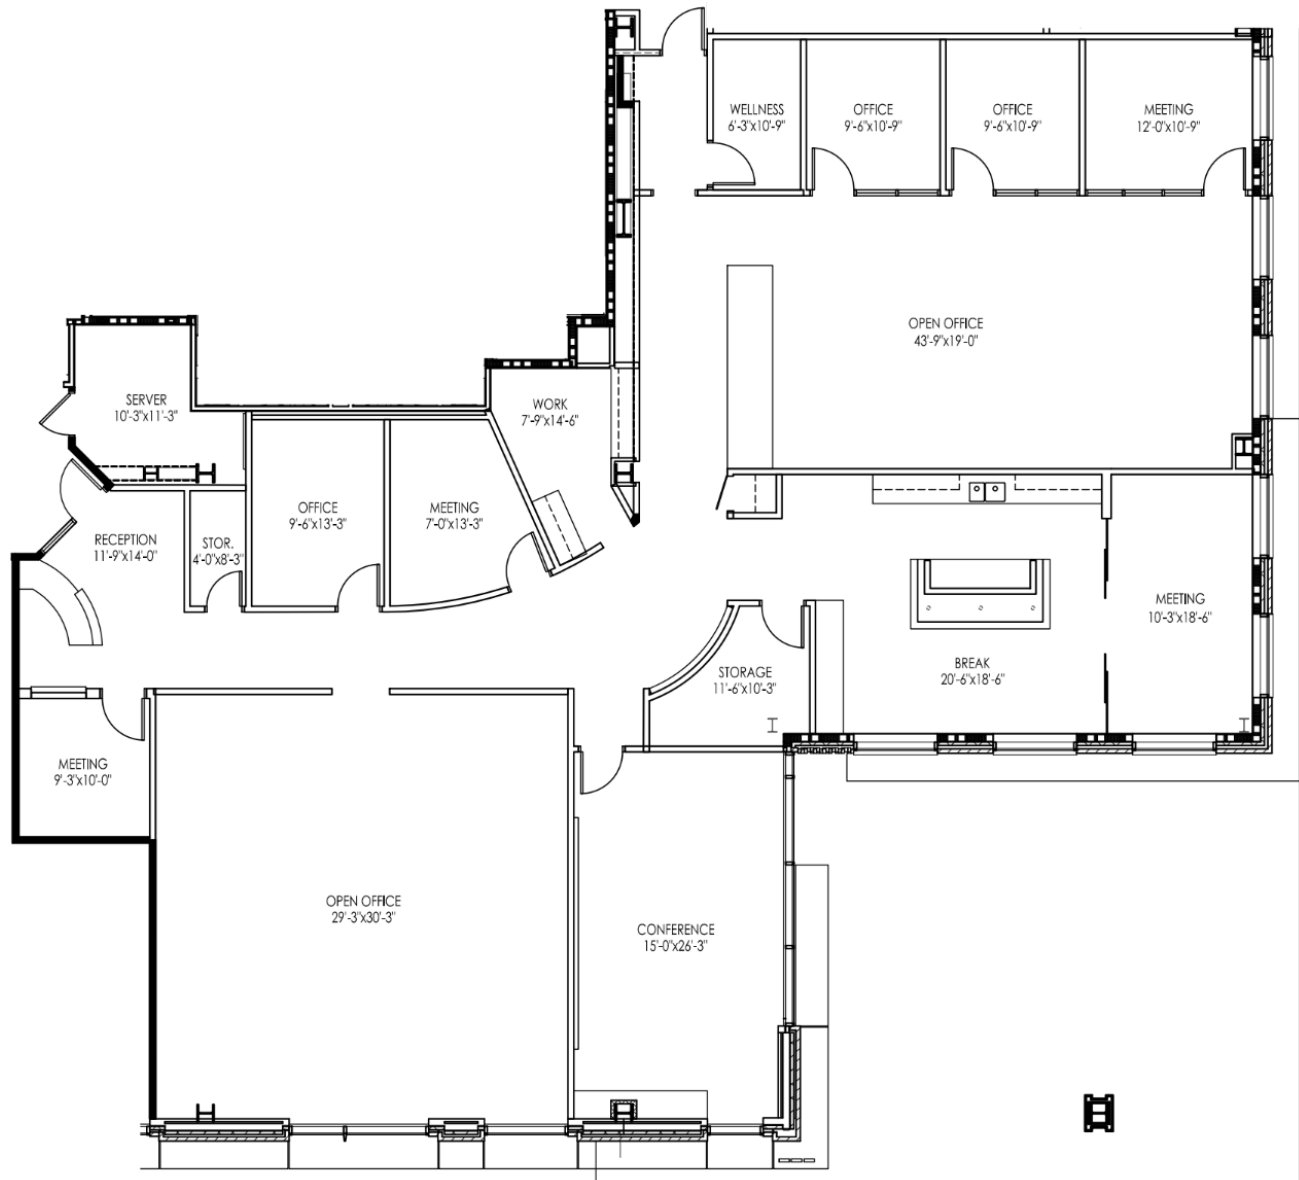

# Suite 280

5,616 RSF | Class A Office Space

**KEY PLAN**

# Suite 280

5,616 RSF | Class A Office Space

**Durham ID**  
 300 Morris Street, Durham, NC