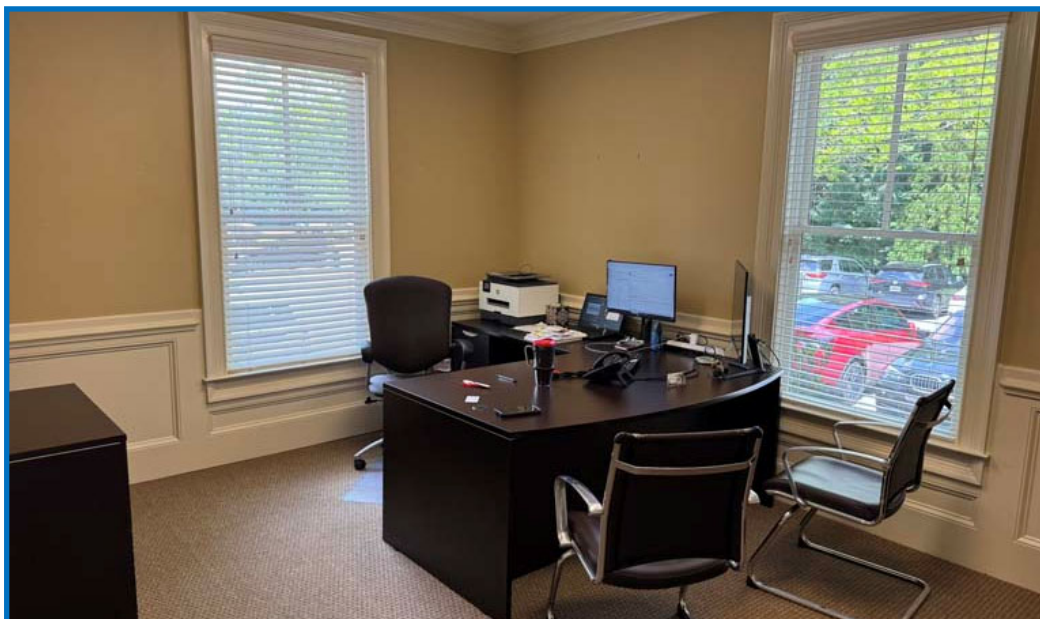

High-End Office Condo Available Immediately

1325 Satellite Boulevard | Suite 801 | Suwanee | GA | 30024

Contact
Scott LeCraw
404-981-6401 Direct
Scott@LeCrawRealty.com
www.LeCrawRealty.com

A rare opportunity, this beautifully finished office is available in The Gates at Sugarloaf, one of the most desirable locations in Gwinnett County. The turn-key space offers five offices, a conference room, breakroom, workroom, as well as a large open area providing flexibility. Positioned on the ground floor for ease of access, it presents a very professional appearance. Quality construction and rapid access to major highways make this a desirable offering that will move fast!

- High-end office park
- Upgraded interior finish
- Ground floor unit
- Great location
- Easy accessibility
- Furniture may be available

This opportunity won't last!!

Suite 801
2,806 sq. ft.
\$750,000
\$267.28 per sq. ft.

Prestigious
Gates at Sugarloaf
Office Park

1325 Satellite Boulevard | Suite 801 | Suwanee | GA |

High level of finish on interior and exterior