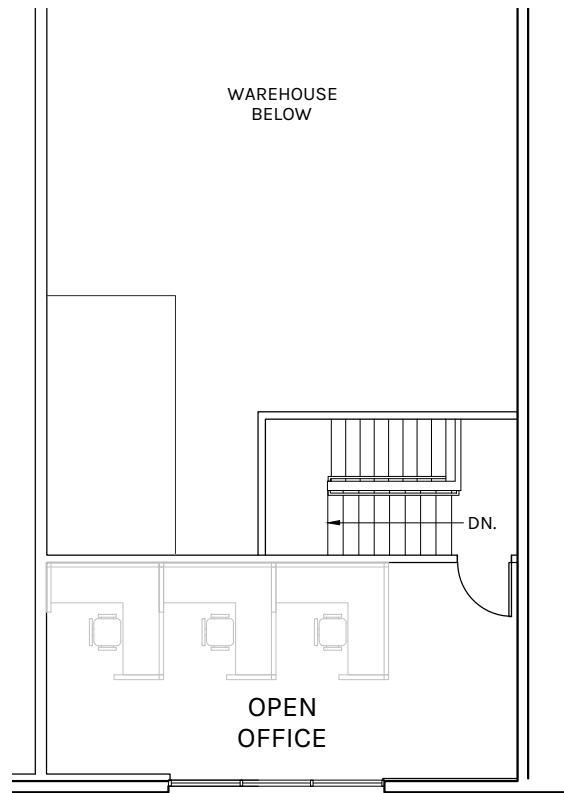

01 FIRST FLOOR

02 SECOND FLOOR

WAREHOUSE: 1,688 SF  
 GROUND LEVEL OFFICE: 406 SF  
 MEZZANINE LEVEL OFFICE: 386 SF  
 TOTAL: 2,480 SF

SCALE: 3/32" = 1'-0"