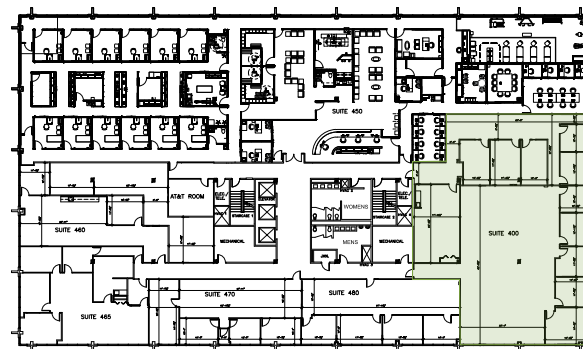

FLOOR PLANS Fourth Floor

Suite 400 | SF: 6,480

For information contact:
IGNACIO FELLER
Commercial Real Estate Director
(847) 777-9513
ifeller@ohareoffices.com
OhareOffices.com