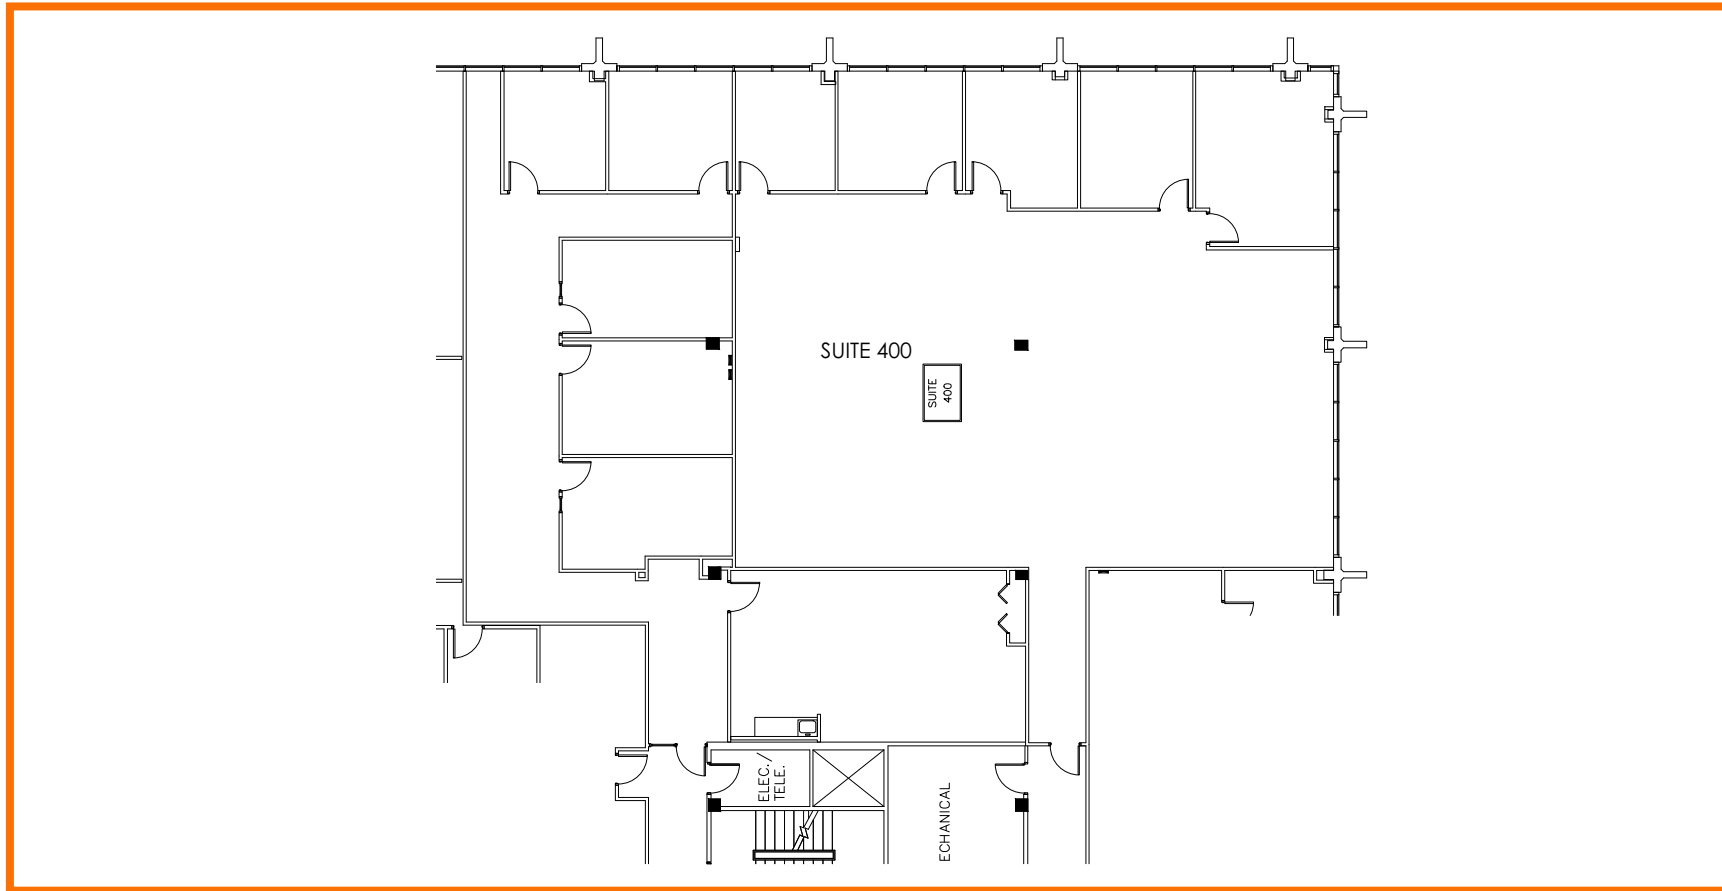

FLOOR PLANS Fourth Floor

Suite 400 | SF: 6,480

For information contact:
IGNACIO FELLER
Commercial Real Estate Director
(847) 777-9513
ifeller@ohareoffices.com
OhareOffices.com