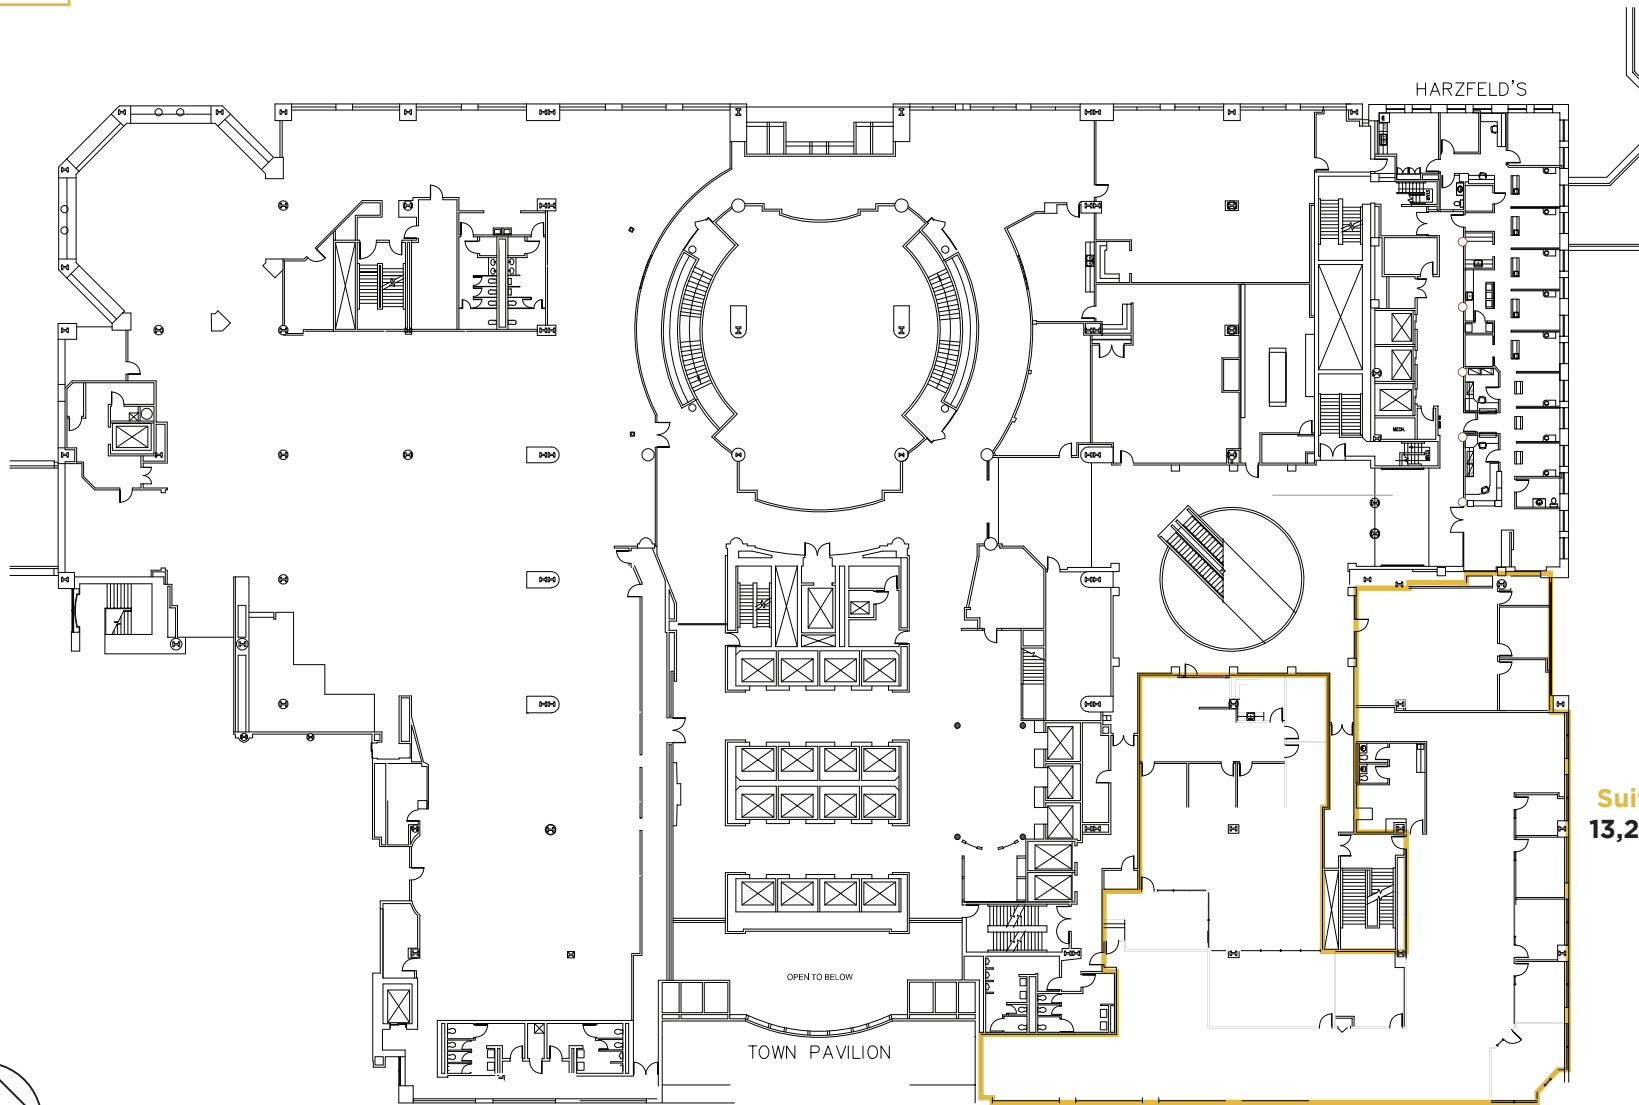

1111 Main

Kansas City, MO 64106

 = VACANT

Suite 300
13,247 RSF

3rd Floor

SCALE: 1/32" = 1'-0"