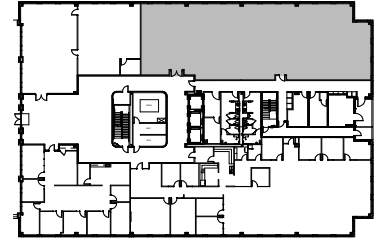

GLENLAKE SIX

4130 ParkLake Avenue | Raleigh

Suite 130 | 6,631 RSF

Disclaimer: The above floor plans are not to scale. The available space shown is a representative layout.

JOHN HOGAN | 919-875-6617
JOHN.HOGAN@HIGHWOODS.COM