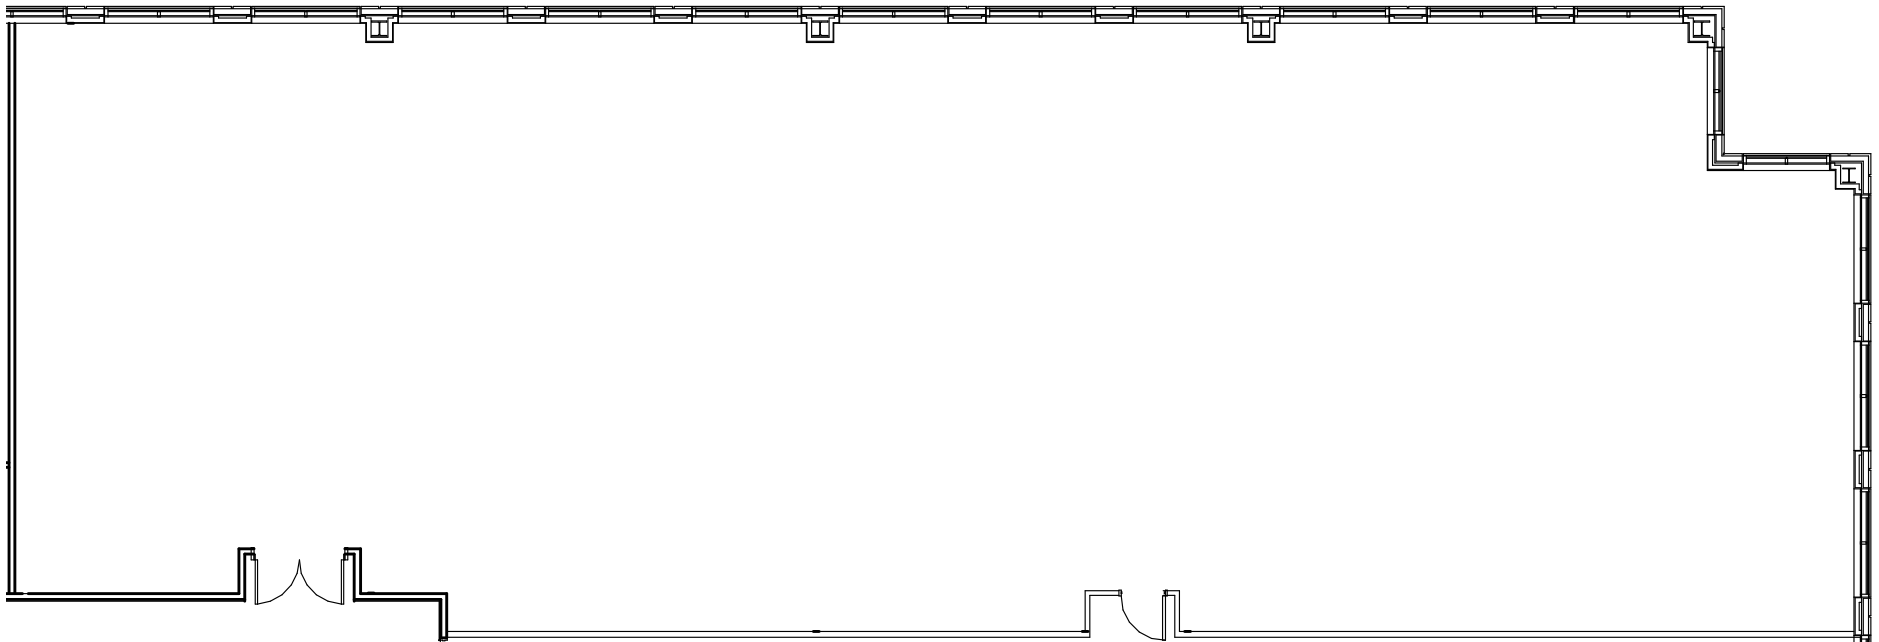

GLENLAKE SIX

4130 ParkLake Avenue | Raleigh

Suite 130 | 6,631 RSF

Disclaimer: The above floor plans are not to scale. The available space shown is a representative layout.

JOHN HOGAN | 919-875-6617
JOHN.HOGAN@HIGHWOODS.COM