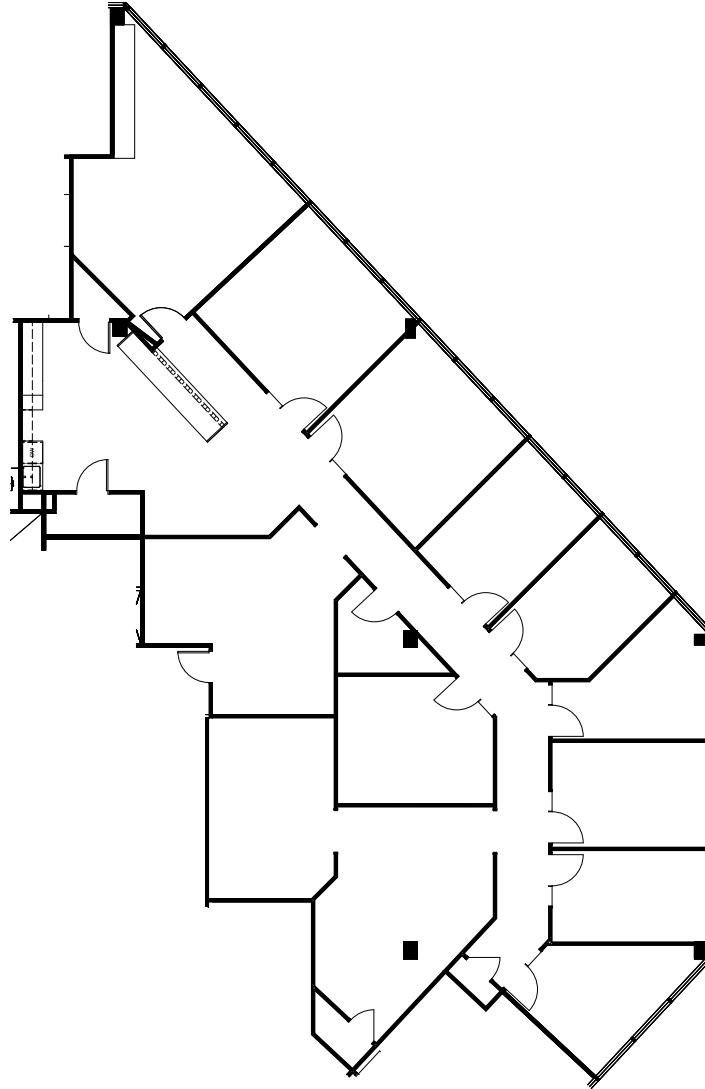

11111 KATY FREEWAY | HOUSTON, TEXAS 77079

Suite 605 - 4,363 SF

Robert LaCoure
Senior Director
+1 832 919 8425
robert.lacoure@cushwake.com

Jill Nesloney
Director
+1 832 699 3001
jill.nesloney@cushwake.com