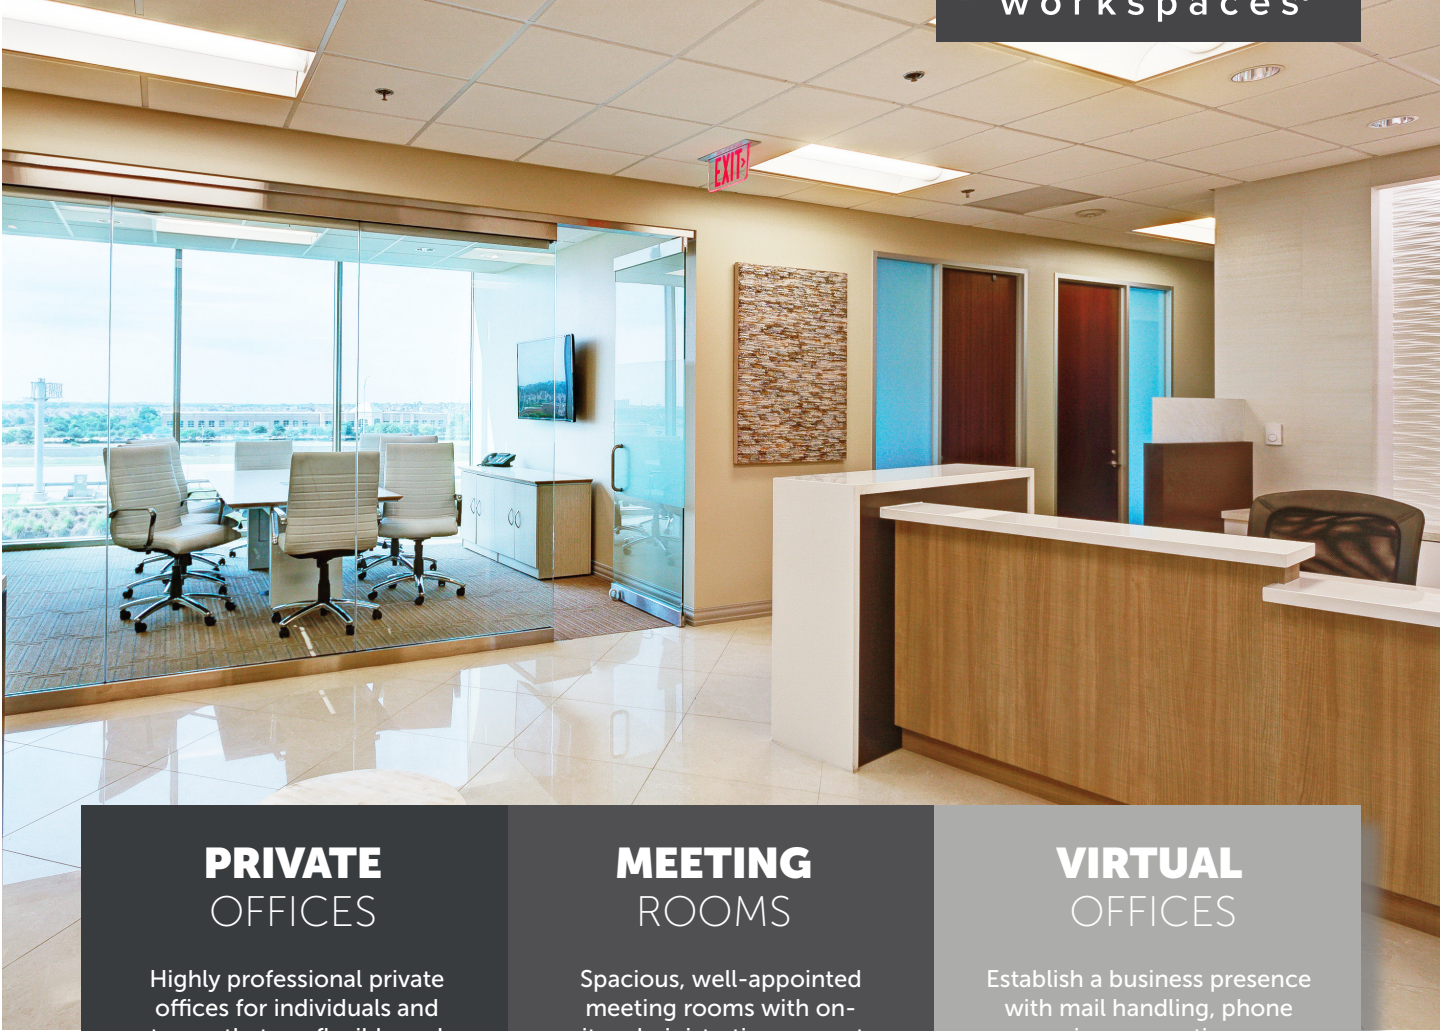

Robinson Park

5900 South Lake Forest Drive, Suite 300, McKinney, TX 75070

PRIVATE OFFICES

Highly professional private offices for individuals and teams that are flexible and scaled for growth.

MEETING ROOMS

Spacious, well-appointed meeting rooms with on-site administrative support. Available for an hour, day or longer.

VIRTUAL OFFICES

Establish a business presence with mail handling, phone answering or meeting room time.