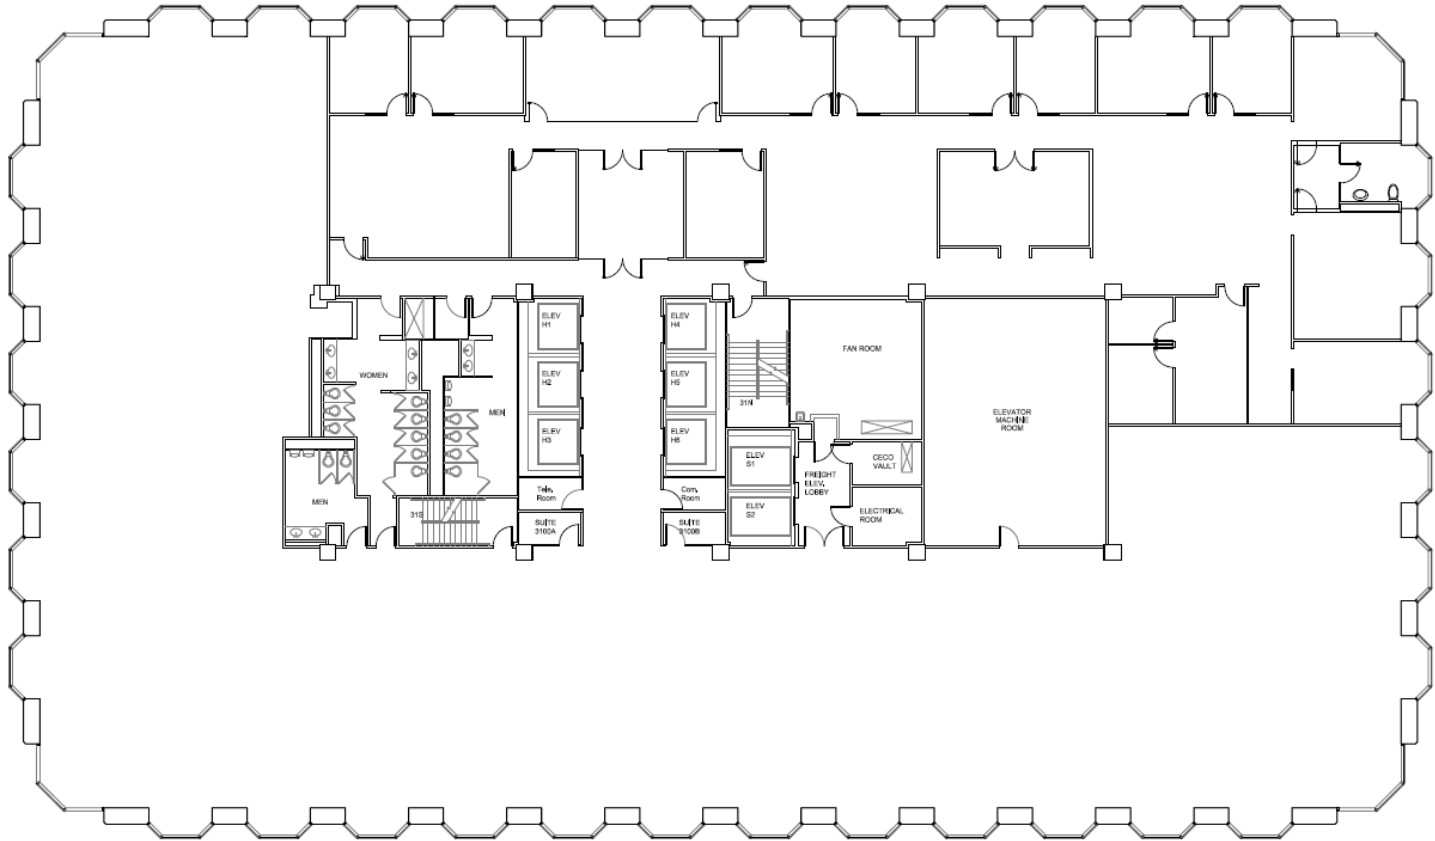

S FINANCIAL PLACE

Suite 311
9,334 RSF

Mike Curran
mike.curran@jll.com
312 228 2079

Belle Spinell
312 245 4812
isabella.spinell@jll.com

BEACON
CAPITAL PARTNERS