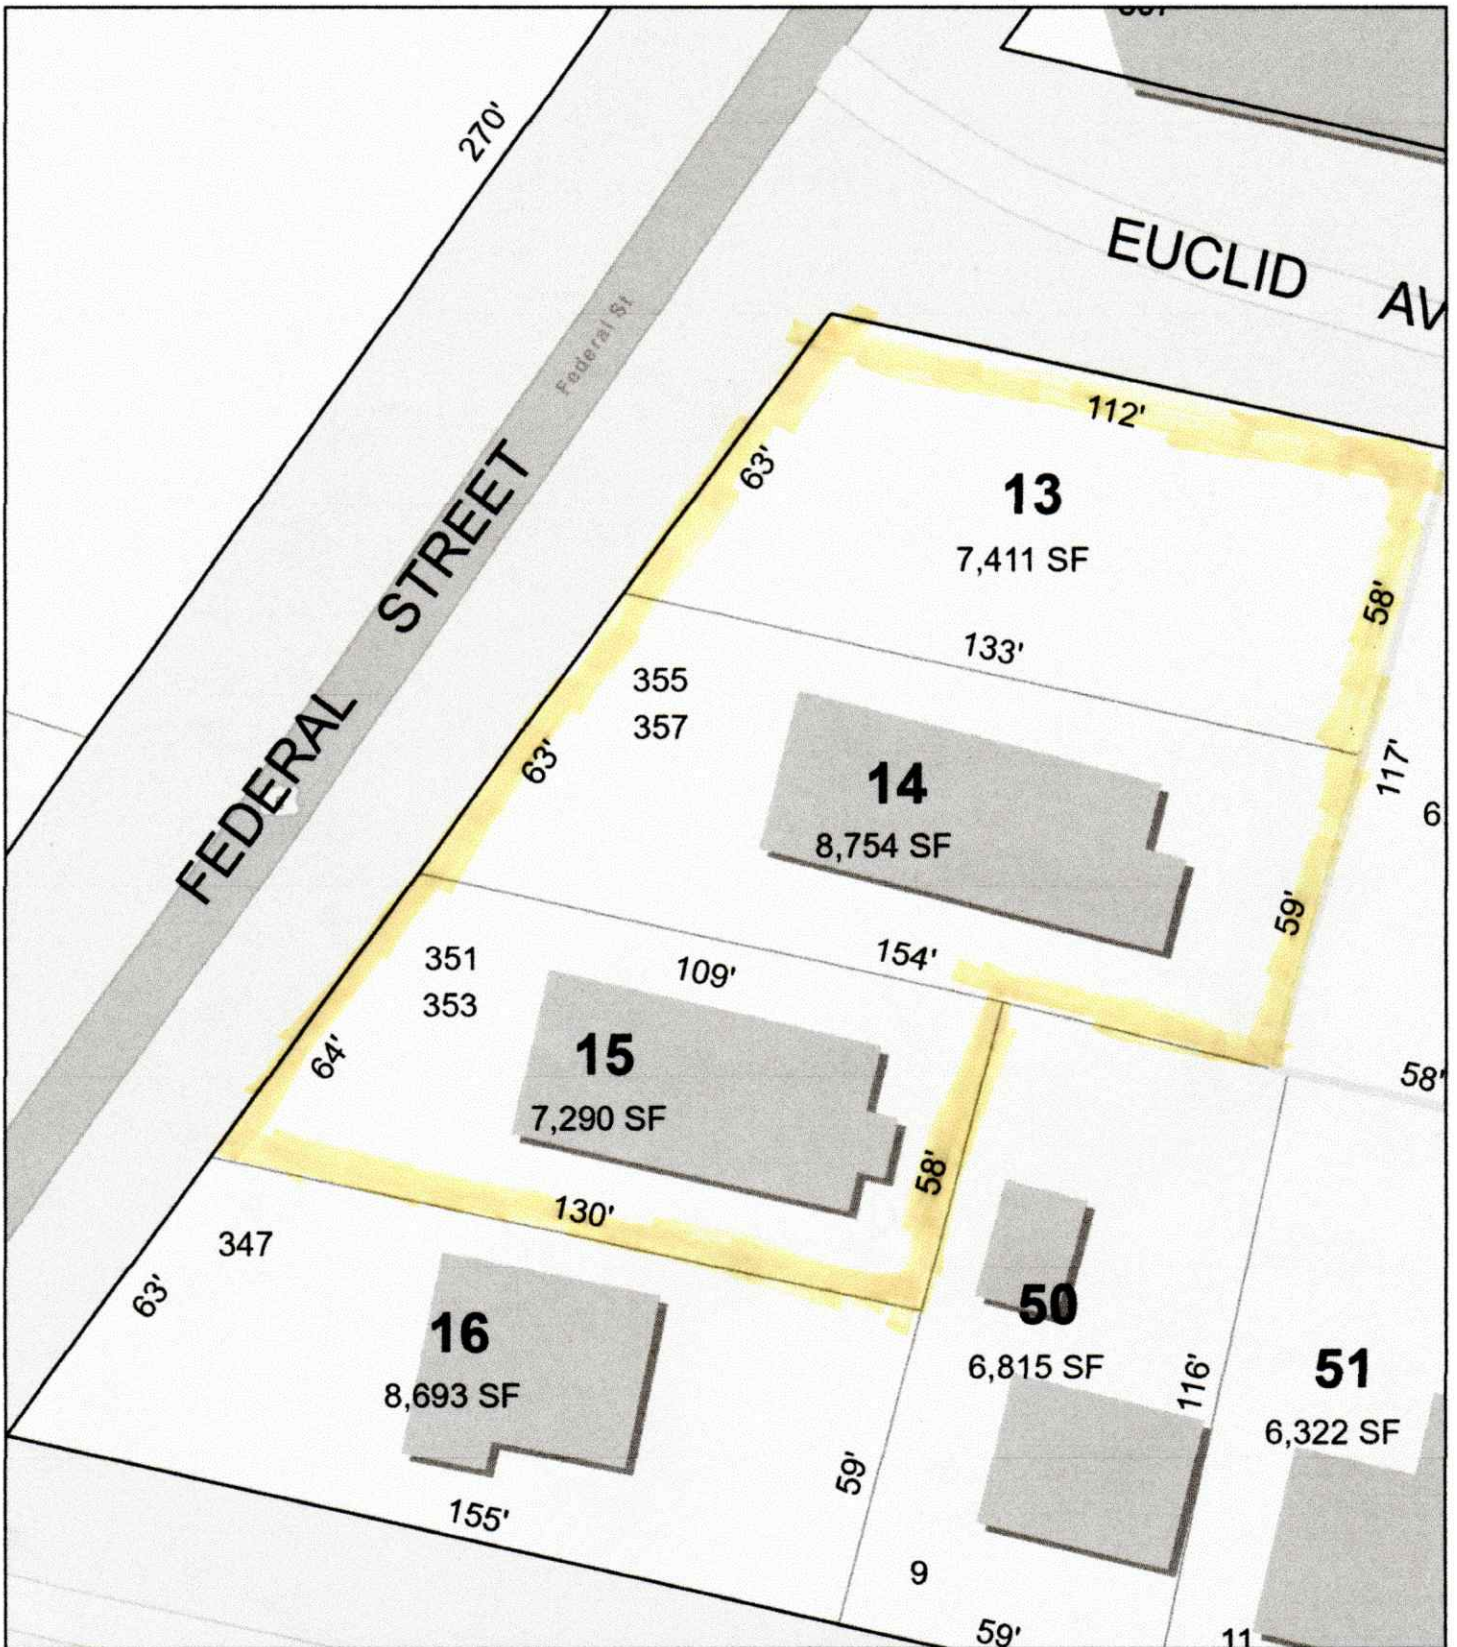

Greenfield, MA

1 inch = 35 Feet

www.cai-tech.com

July 18, 2024

Data shown on this map is provided for planning and informational purposes only. The municipality and CAI Technologies are not responsible for any use for other purposes or misuse or misrepresentation of this map.