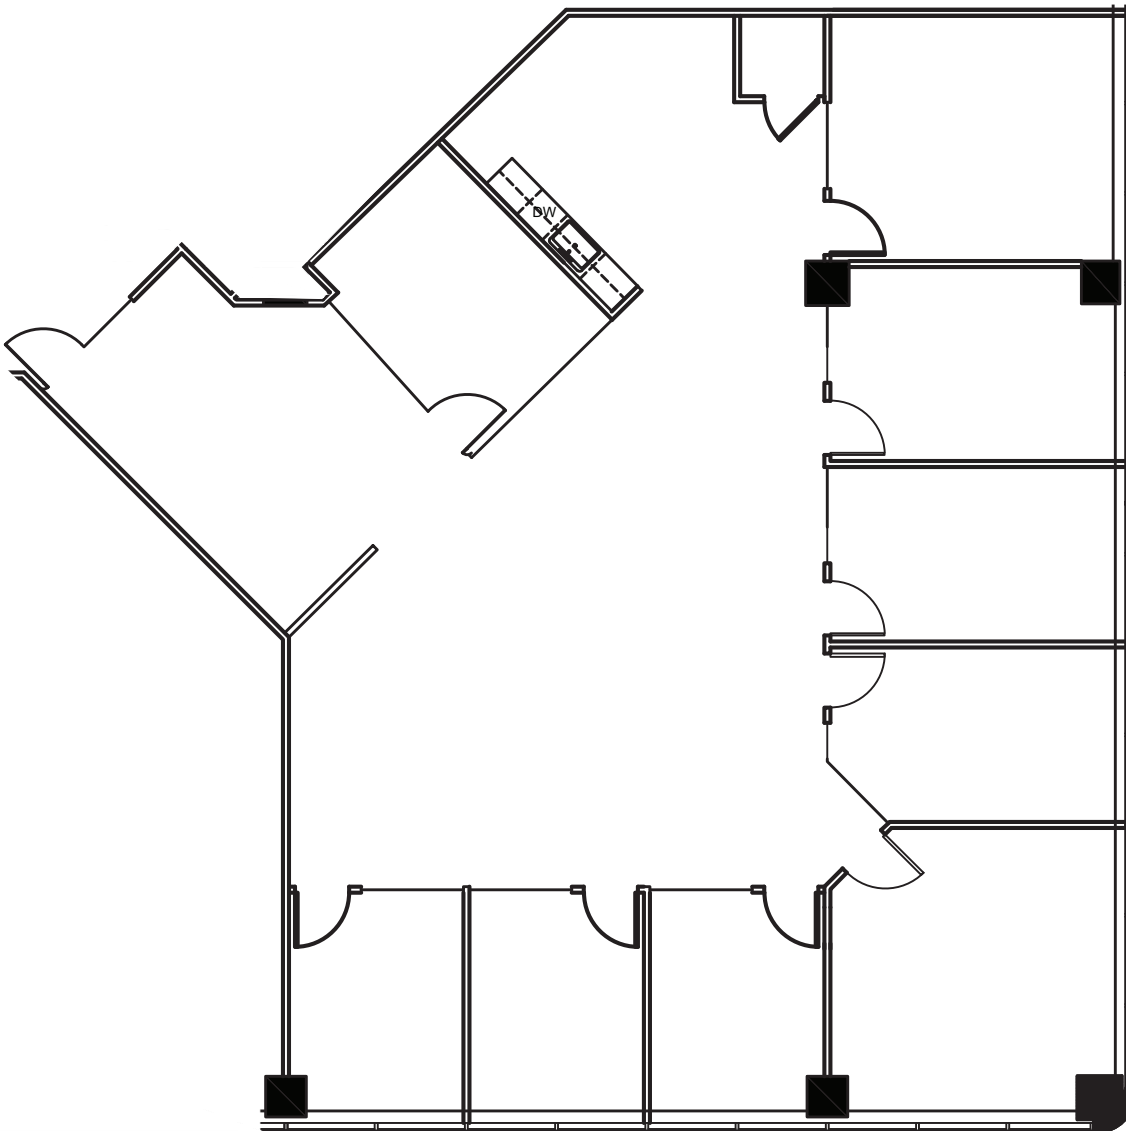

Suite 295 - 3,087 RSF

W. RYAN STOUT
Managing Director
(303) 813 6448
ryan.stout@cushwake.com

ZACHARY T. WILLIAMS
Director
(303) 813 6474
zach.williams@cushwake.com

CAITLIN I. ELLENSON
Director
(303) 312 1914
caitlin.ellenson@cushwake.com