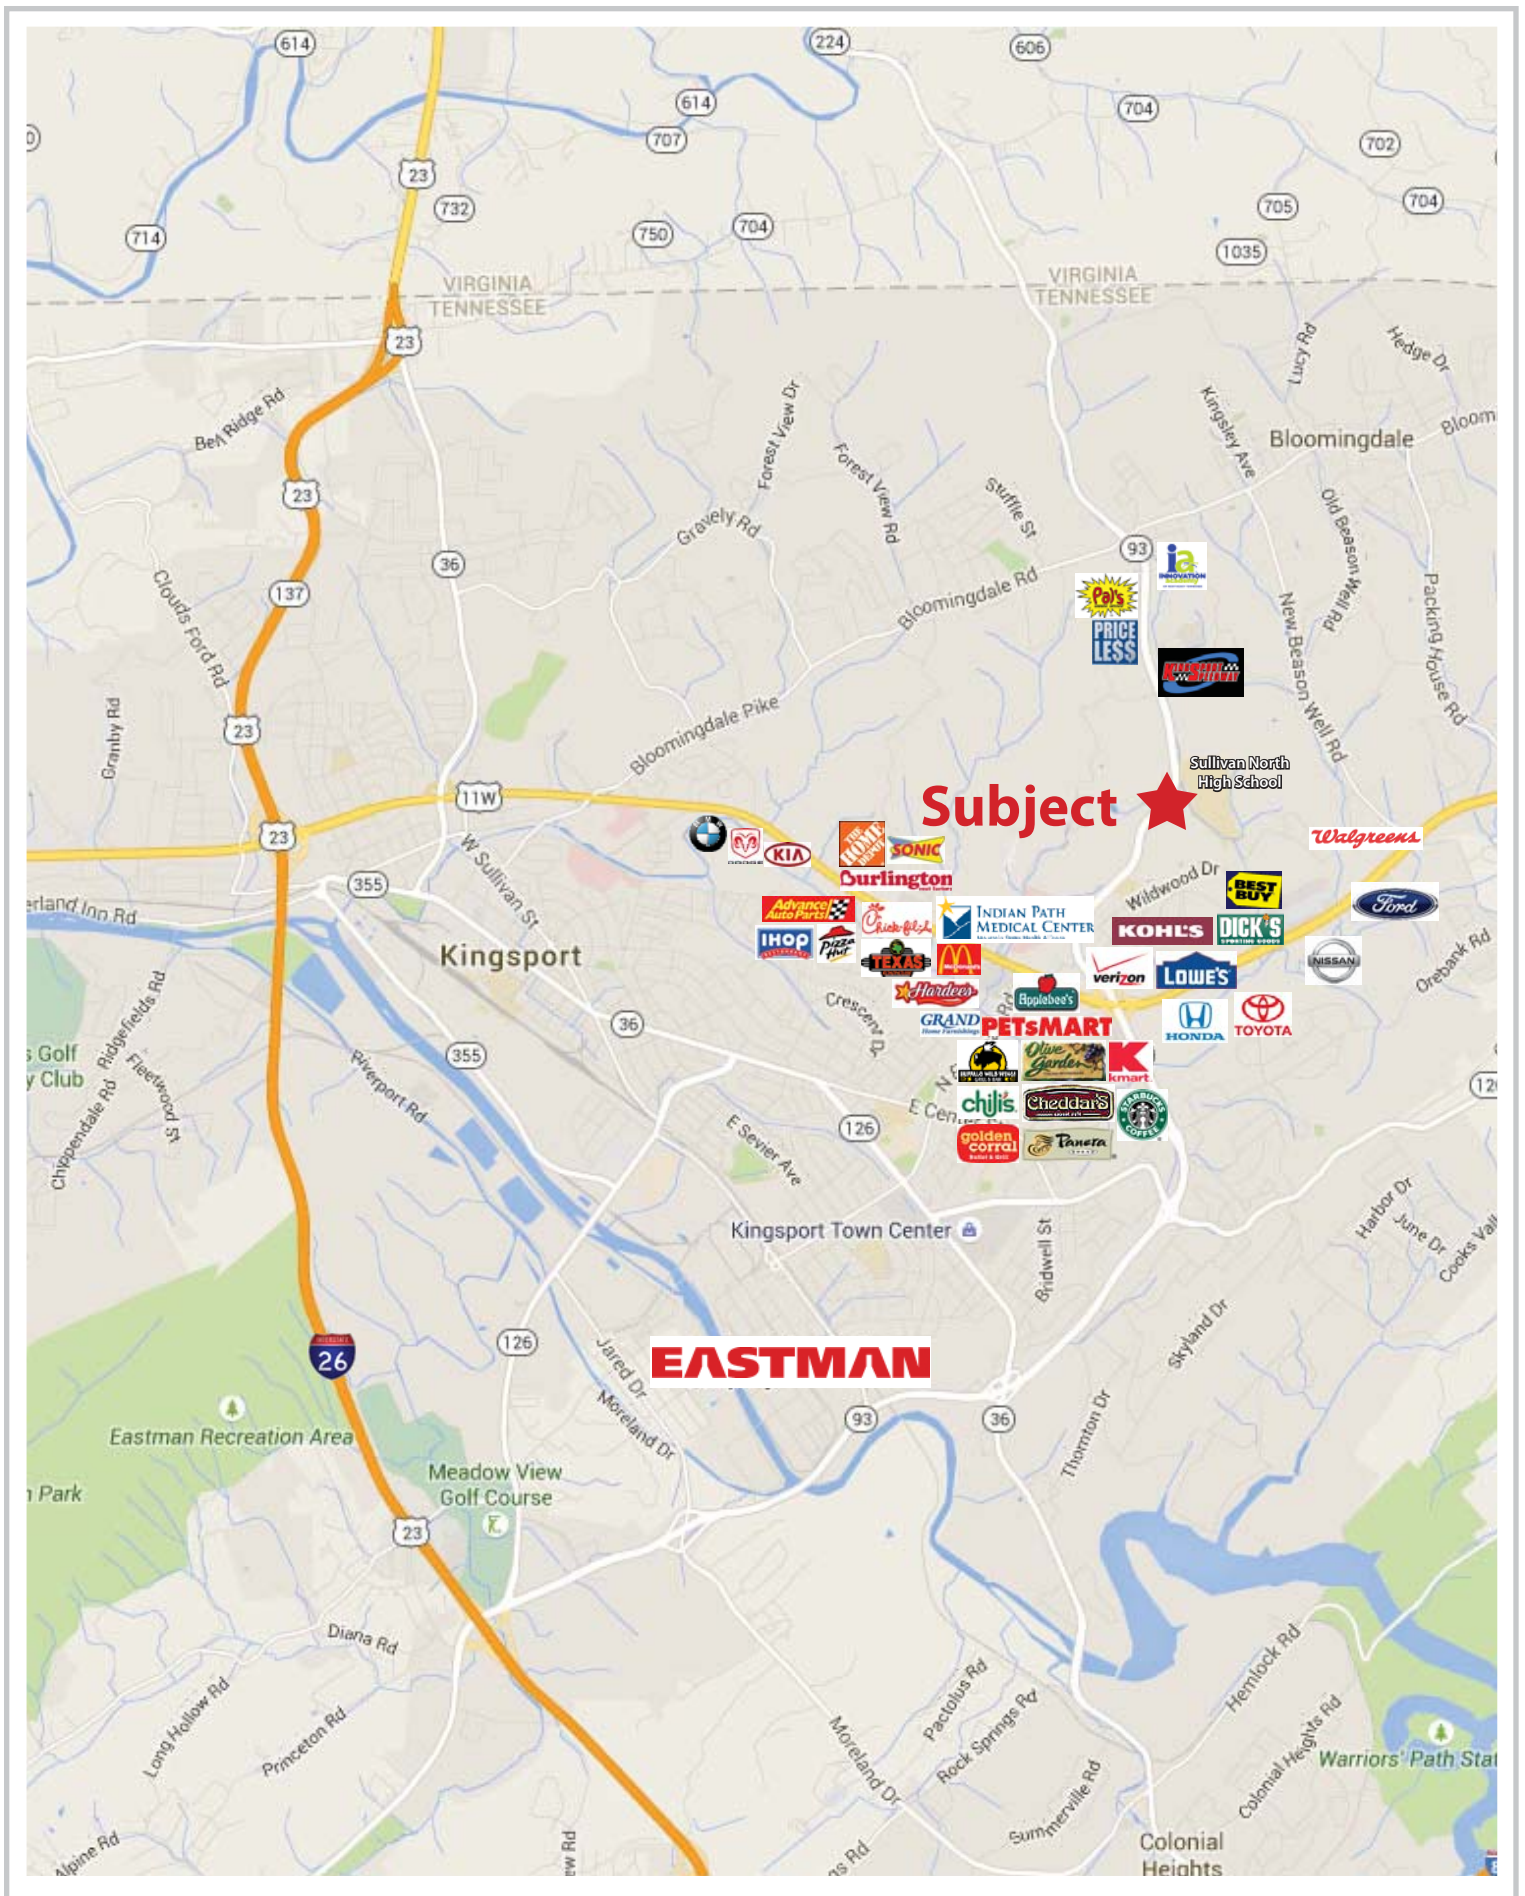

MITCH COX
REALTOR, INC.

801 Sunset Drive, Suite D-1 Johnson City, TN 37604
423-282-6582 (o) 423-282-5903 (f) www.mitchcox.com