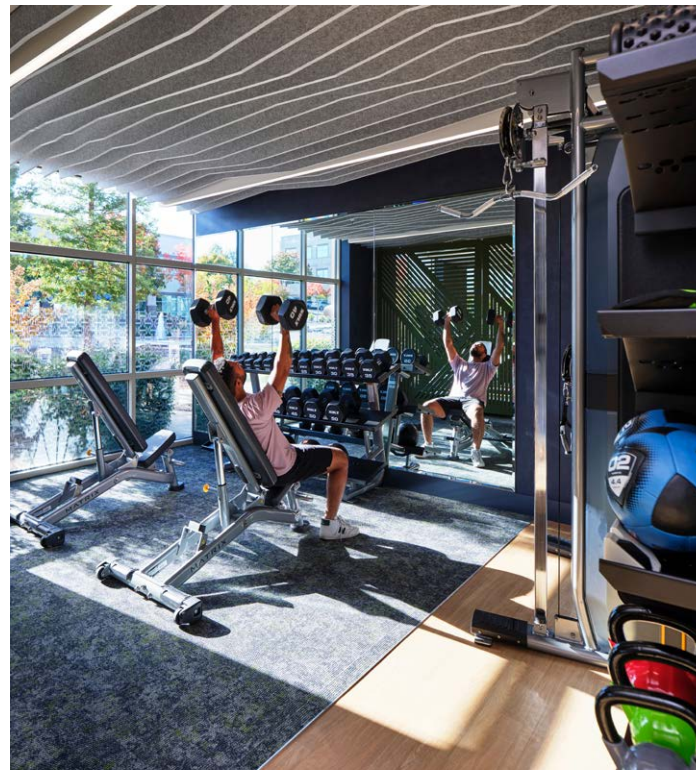

Availabilities from  $\pm 978$ –  
 $\pm 13,004$  RSF, including  
spec suites

Wholly renovated amenity  
building with multi-room  
meeting spaces, a grab 'n  
go' market, fitness studio,  
showers and open lounge

### WELLNESS AMPLIFIED

Iron Point Business Park offers a perfect balance of work and well-being with jogging trails, beautiful landscaping, outdoor seating, and a fitness studio exclusive for tenants.

**It's a place where employees can exercise, relax, and rejuvenate amidst nature's beauty.**

BRAND NEW CARDIO STUDIO AND SHOWERS

CONNECTED GREENSPACE

DEDICATED WEIGHTS/STRENGTH AREA

WELL CONNECTED TO TRAILS AND PARKING

SURROUNDING CONVENIENCES

EASY COME, EASY GO

Iron Point is well connected to endless dining, retail and daily services.