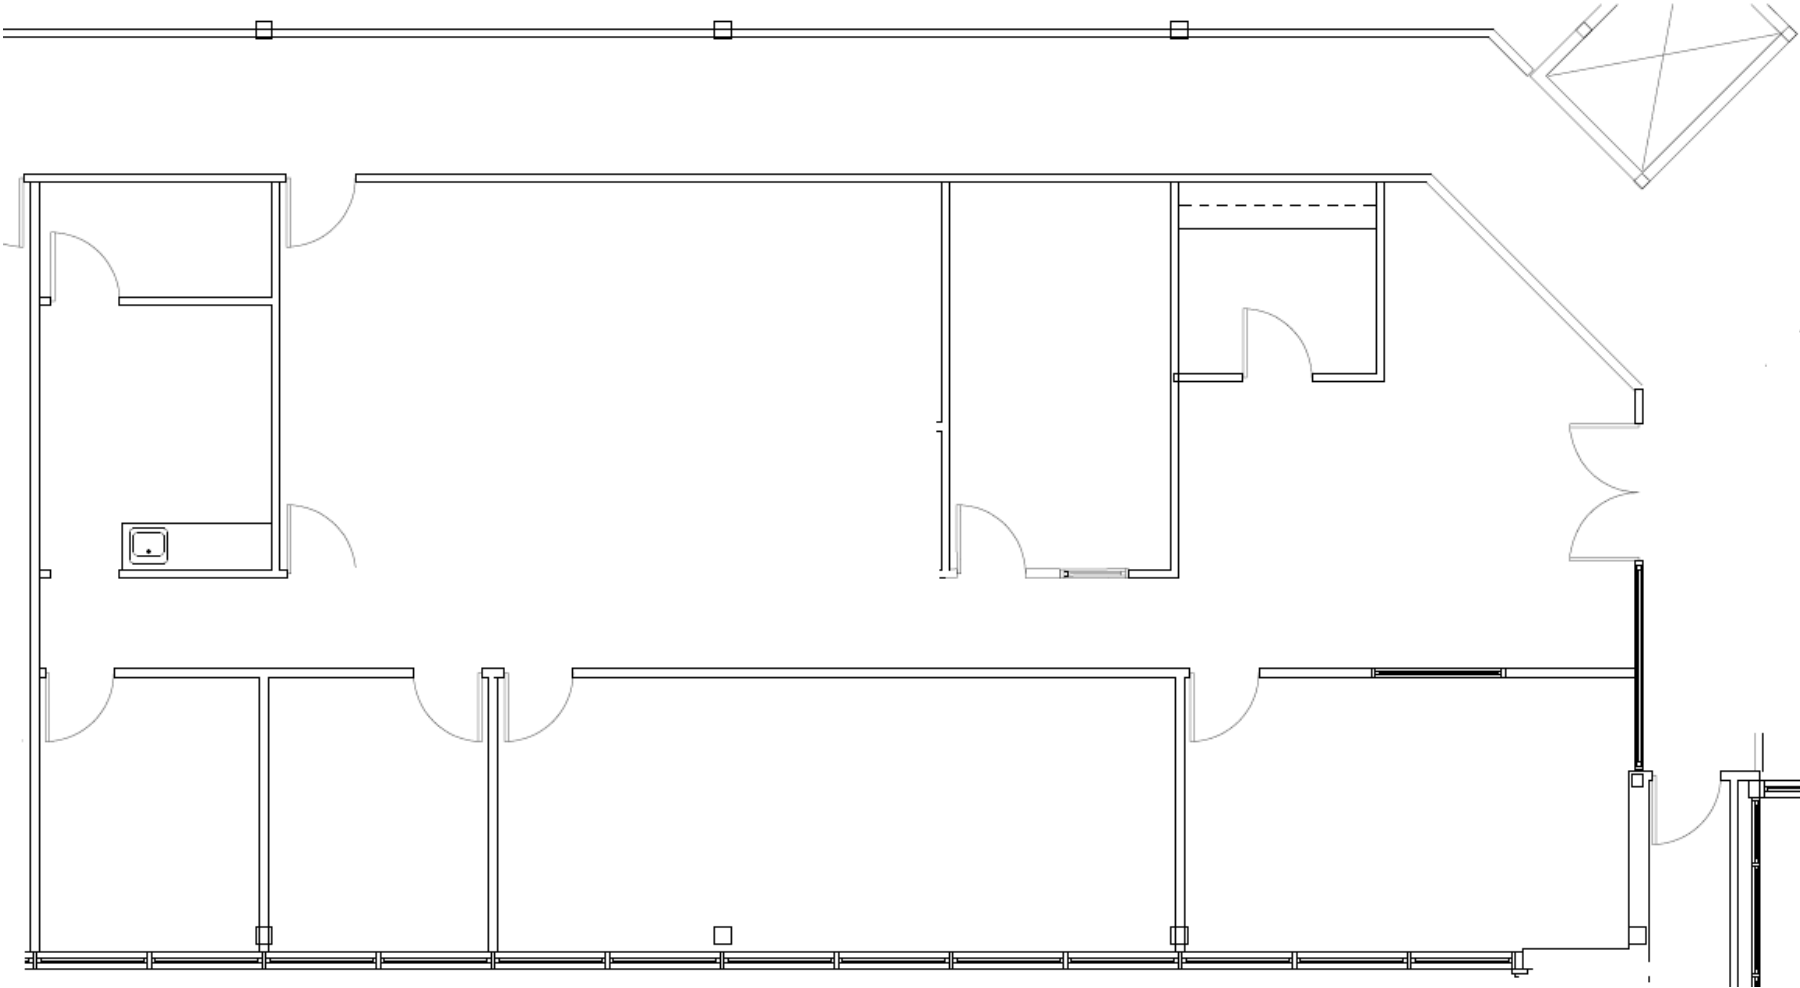

Lakeshore Business Center – 3201 W. Commercial Boulevard, Fort Lauderdale, FL

Suite 218- 2,821 SF