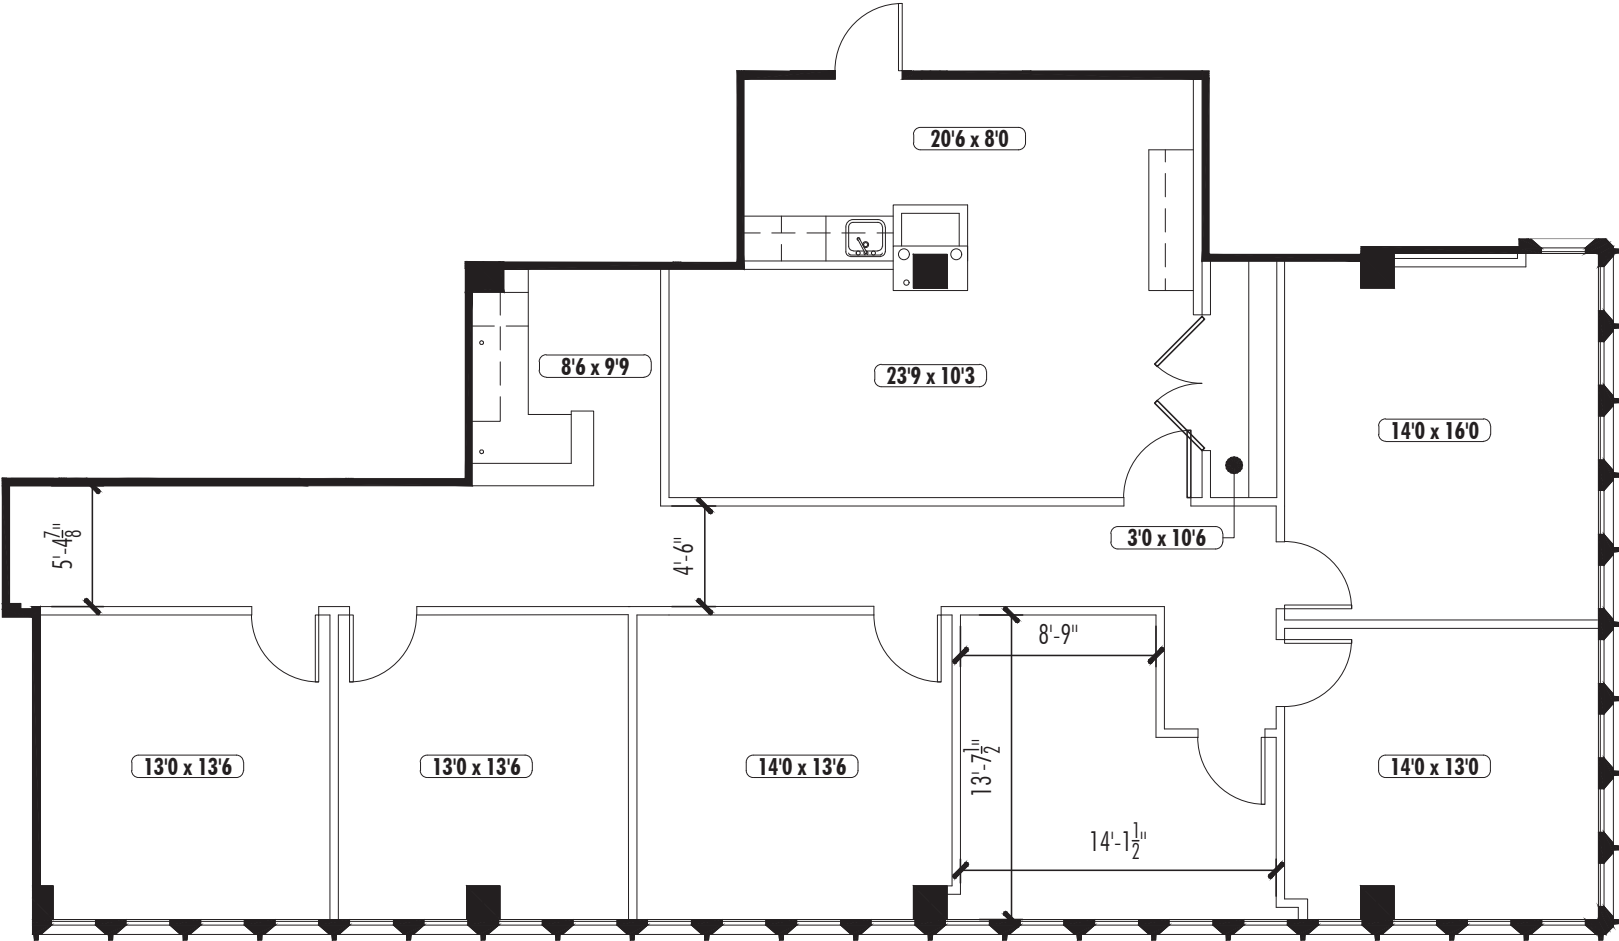

TOWER 235, SUITE 1575

2,414 RSF

KEY PLAN

PEACHTREE
CENTER