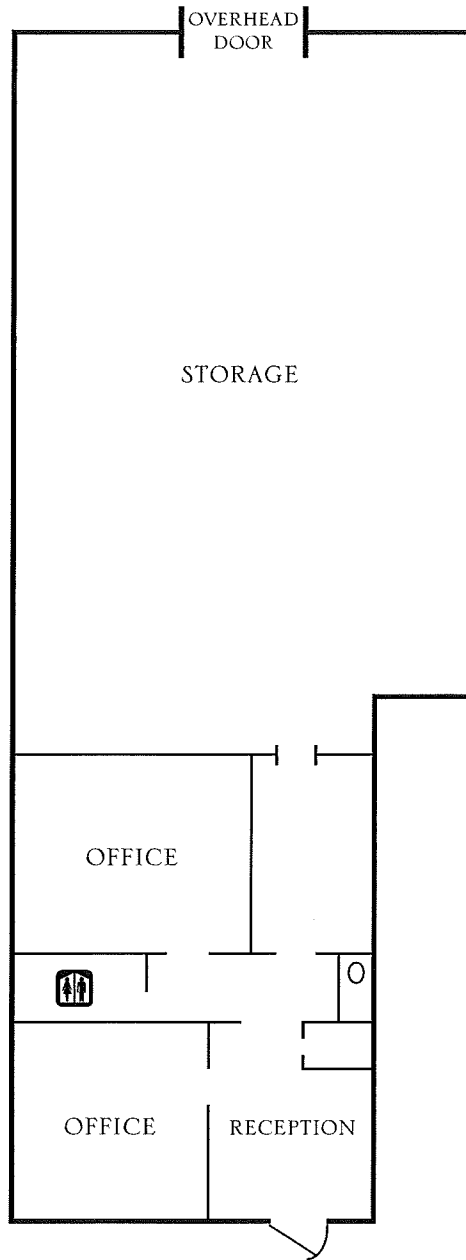

# EAST POINTE BUSINESS PARK

SUITE L 1,389 S/F

OFFICE	544 S/F
STORAGE	845 S/F
<hr/>	
TOTAL	1,389 S/F