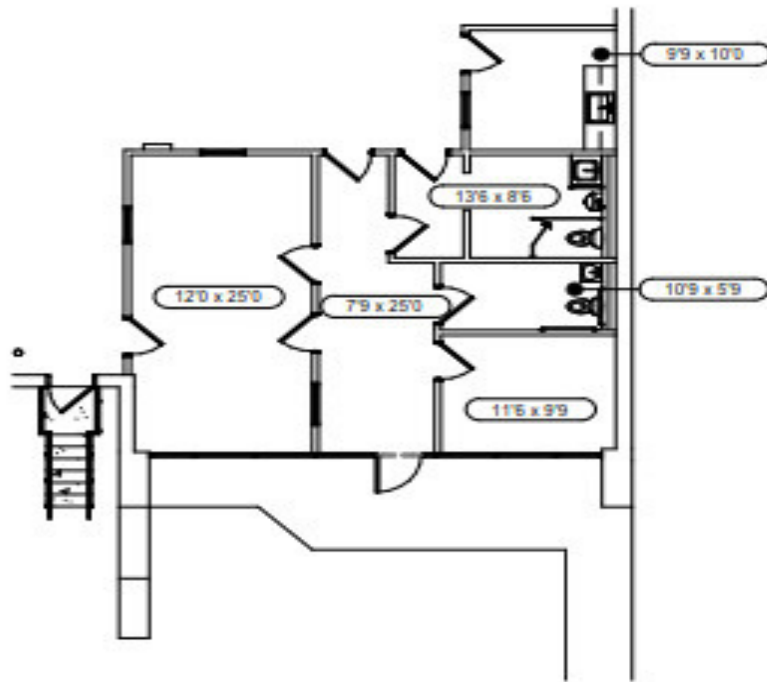

SUITE D FLOOR PLAN

OFFICE PLAN