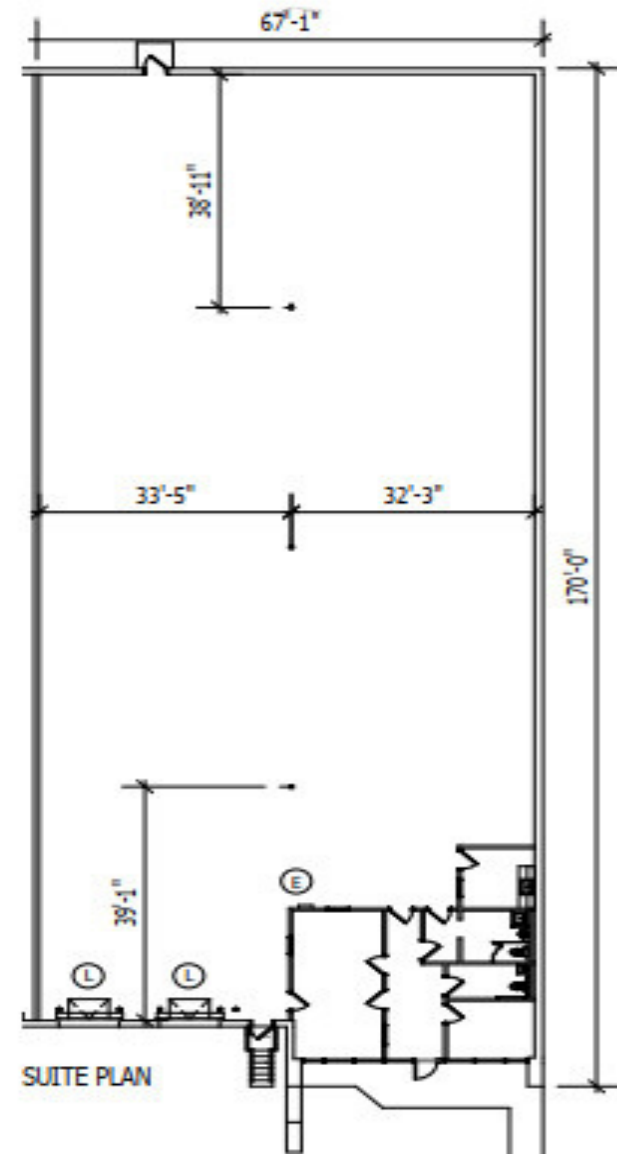

## PROPERTY HIGHLIGHTS

- **Suite D:** 11,091 SF with 985± SF Office
- T-5 Warehouse Lights
- 33'5 x 40'0 Column Spacing
- 2 Dock High Doors w/ Levelers
- 100' Truck Court
- 22' ± Clear Height
- Zoning HI

## BUILDING SUMMARY

Lot Size:	3.98 Acres
Building Size:	87,448 SF

**King** Industrial Realty, Inc. **CORFAC** INTERNATIONAL  
Industrial • Commercial • Investment  
404.942.2000 | kingindustrial.com

**WILSON COVINGTON, SIOR**      **RANDALL BRYAN, SIOR**  
Senior Vice President      Senior Vice President  
404.942.2073      404.942.2015  
wcovington@kingindustrial.com      rbryan@kingindustrial.com

# SUITE D FLOOR PLAN

OFFICE PLAN

SUITE PLAN

ADDITIONAL  
PHOTO