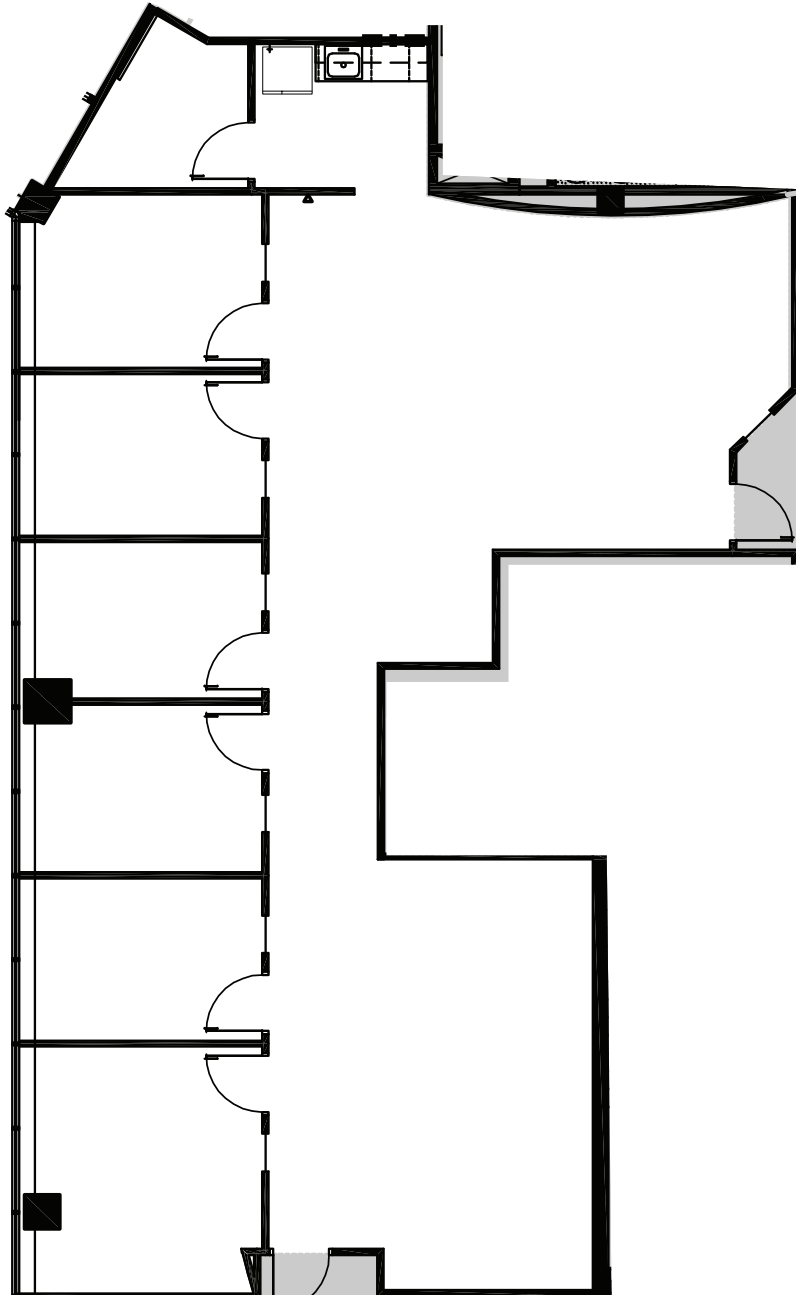

PYRAMID POINTE

SUITE 150
2,466 RSF

PREMIUM OFFICE FOR LEASE

W. Ryan Stout
303.813.6448
ryan.stout@cushwake.com

Zachary T. Williams
303.813.6474
zach.williams@cushwake.com

Caitlin I. Ellenson
303.312.1914
caitlin.ellenson@cushwake.com