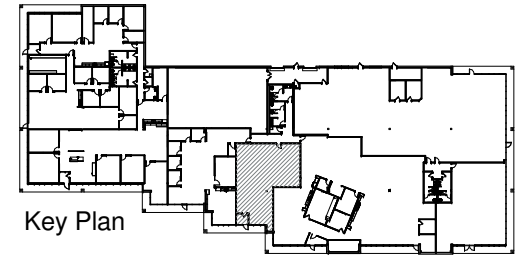

LAKEFRONT

AT KEYSTONE

Key Plan

LEASED BY:

Suite 9420 Lakefront 2

9451 Delegates Row
Indianapolis, IN 46240

Available for
Lease

02 NOV 2022
NOT TO SCALE
2,106 RSF