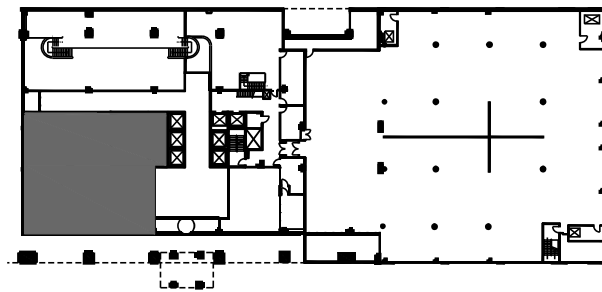

1 **Reduced As-built**
Suite 100- Level 2

Scale: 1/8" = 1'-0"

Proximity Plan

Suite 100

The Chancery

2,573 RSF (Suite 100 TOTAL 4,959 RSF)