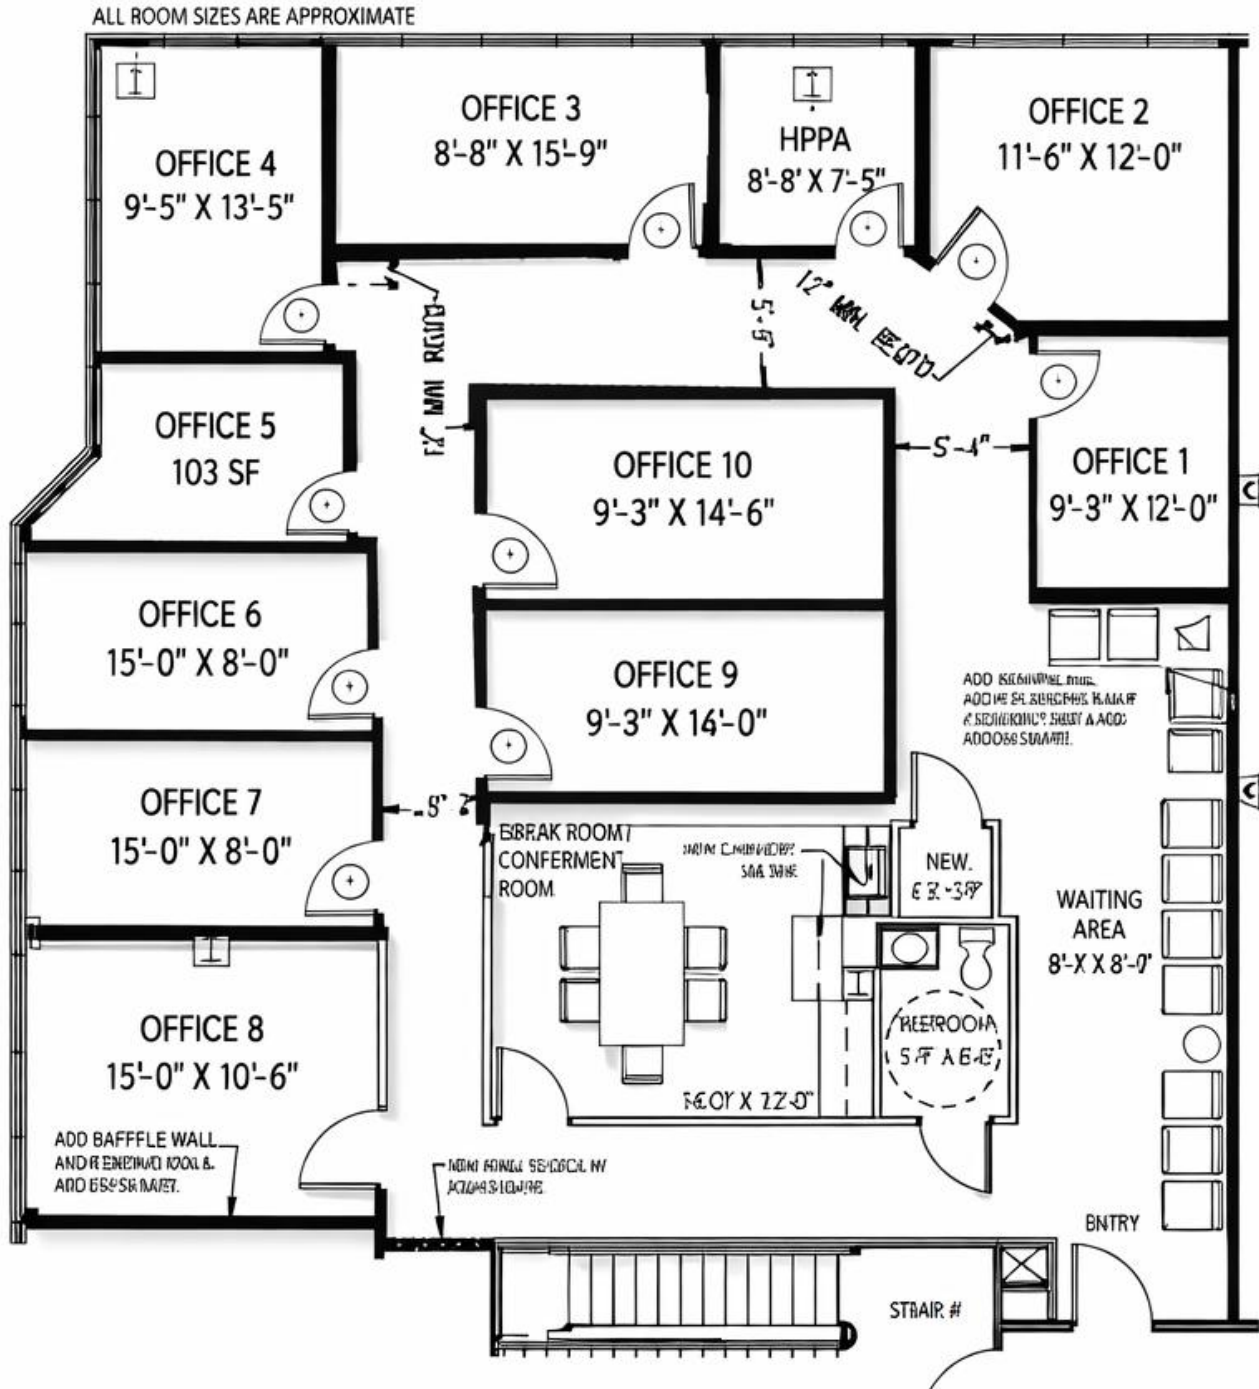

**Blue Ridge Center II**  
 2709 Blue Ridge Road - Raleigh, NC  
 Suite 190  
 approximately +/- 2,957 RSF

**DISCLAIMER:** The information herein is deemed reliable but not guaranteed. Blue Ridge Realty, Inc. does not independently verify nor warrant the accuracy of the information.