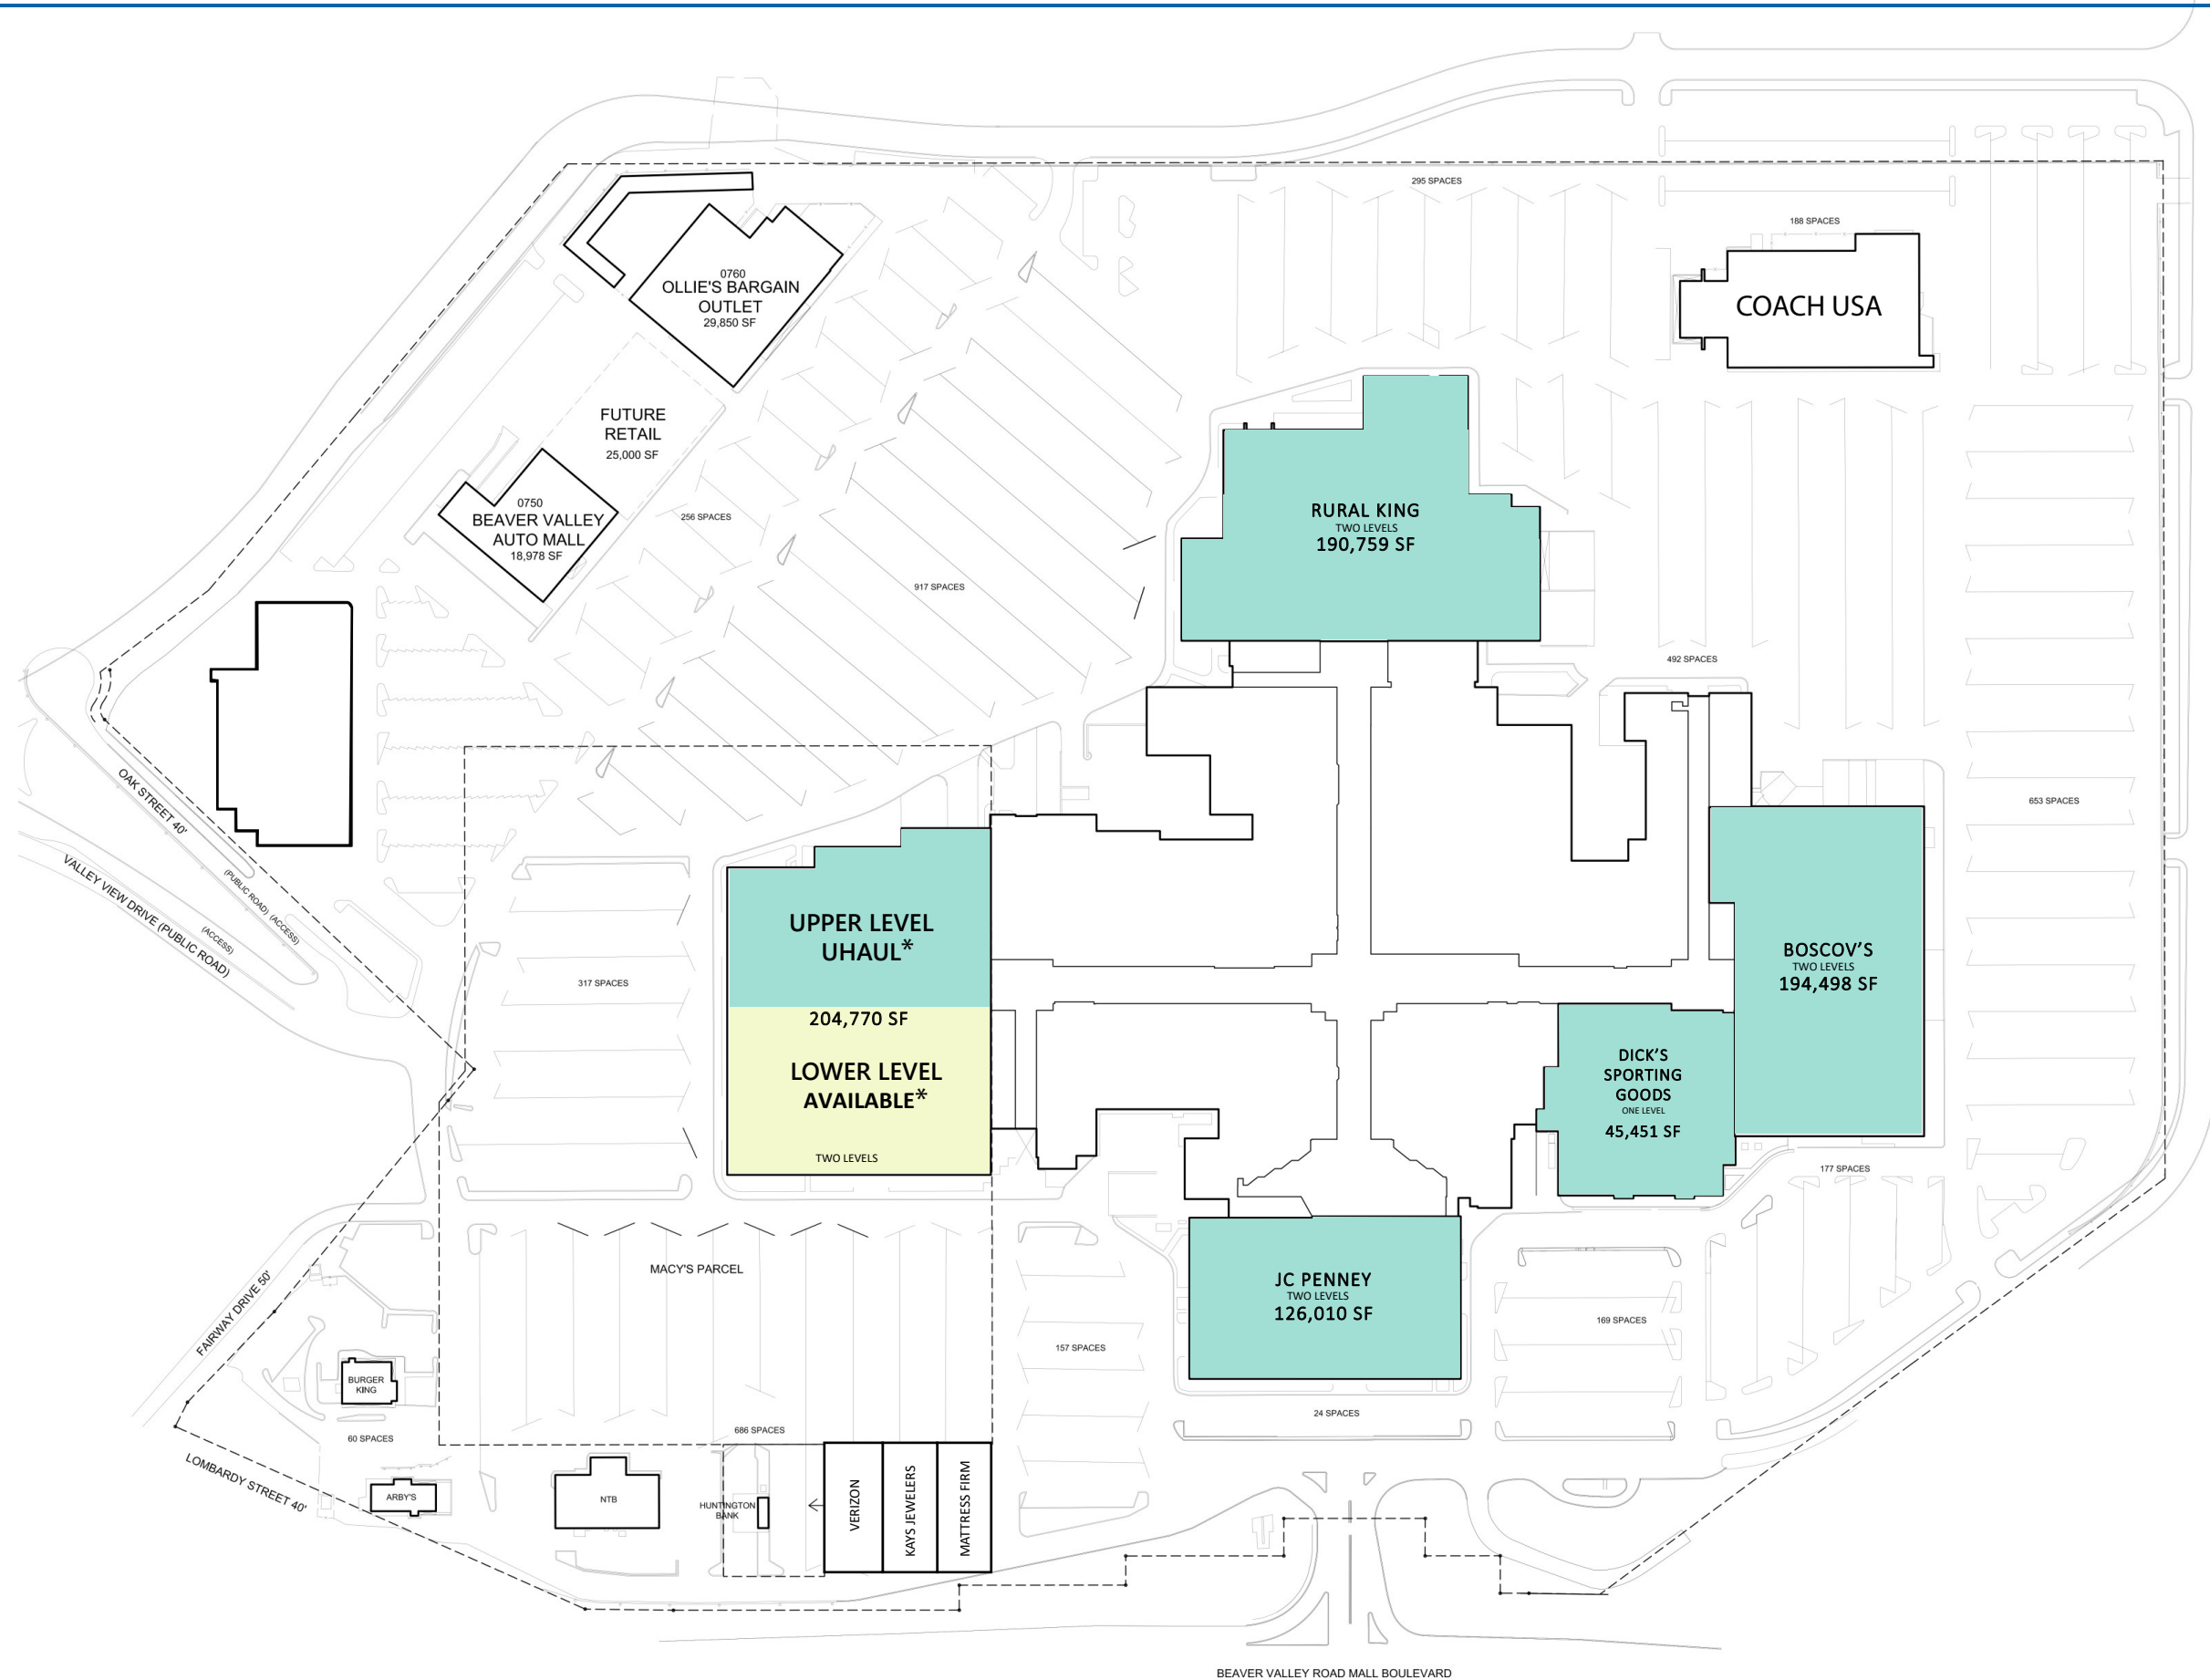

LEASING BY:

**BEAVER VALLEY MALL
MONACA, PA**

570 BEAVER VALLEY MALL BOULEVARD

SITE PLAN
SP

PLAN AS OF
JUNE 2020

*NOT OWNED