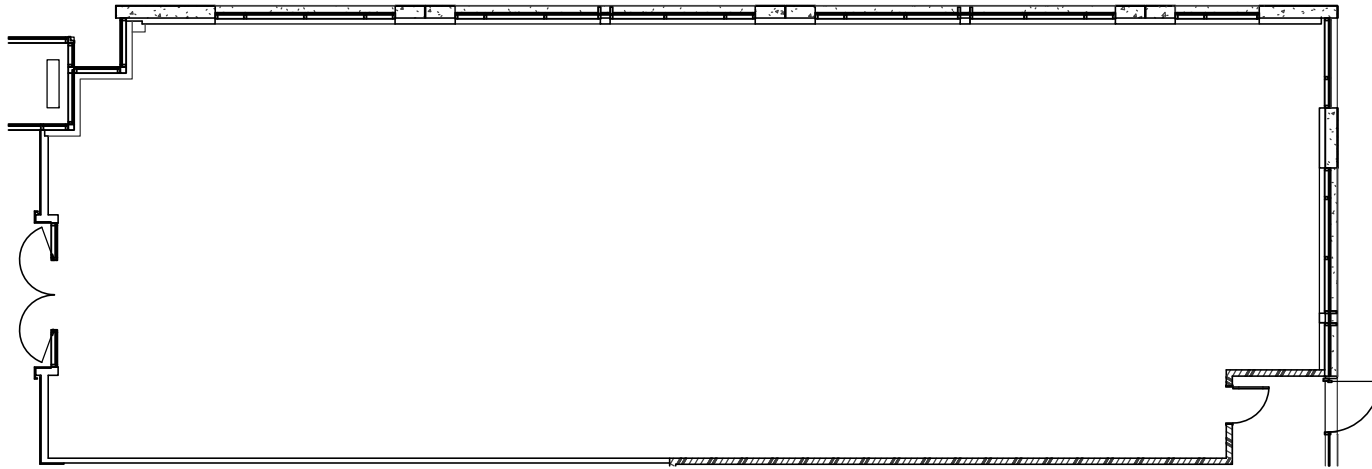

CONCORD PARK III

LEVEL 1 - SUITE 121
4,594 R.S.F.

SCALE: 1/16" = 1'-0"

LOCATION PLAN
N.T.S.