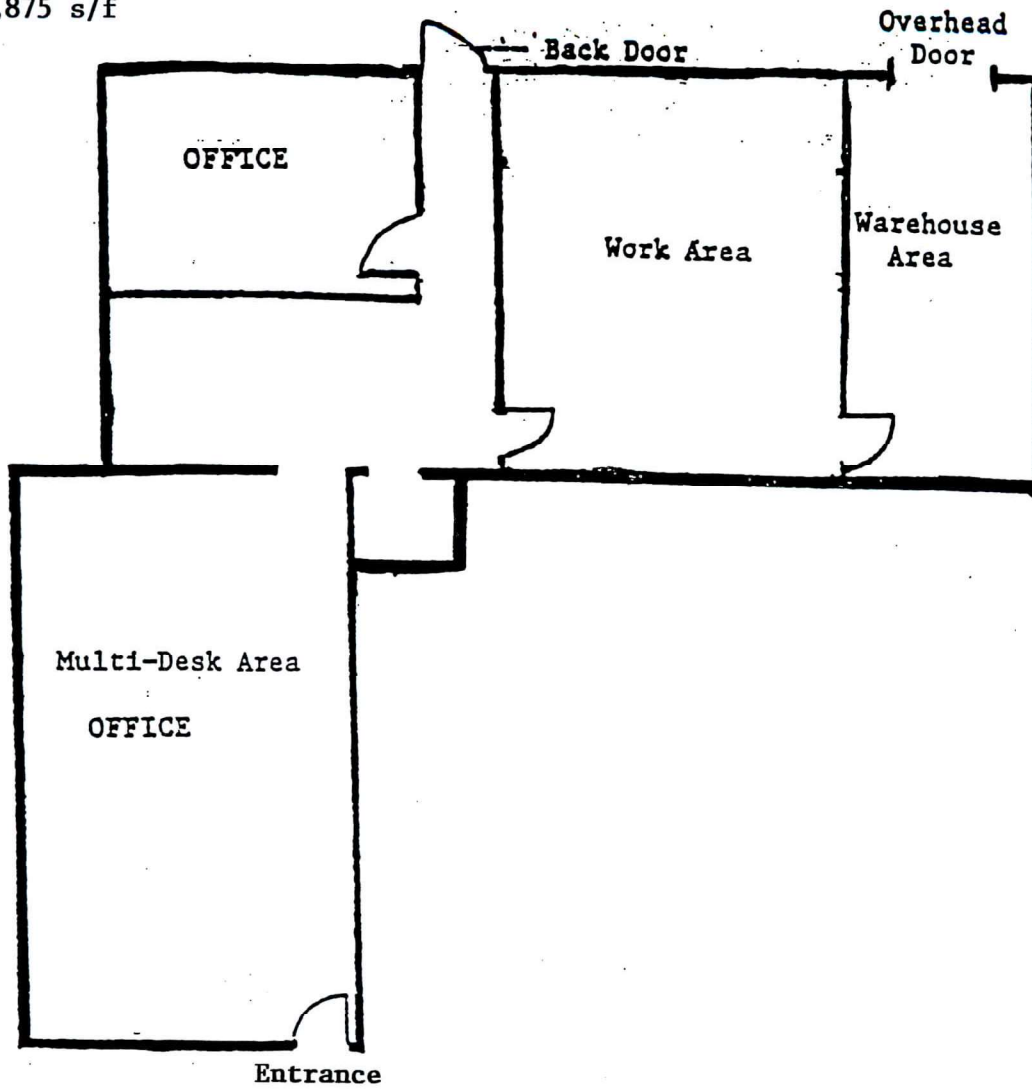

East Pointe Business Park  
3010 Lakeland Cove  
Suite L-1  
Flowood, MS 39232

1,875 s/f

1,507 office  
368 storage  
1,875