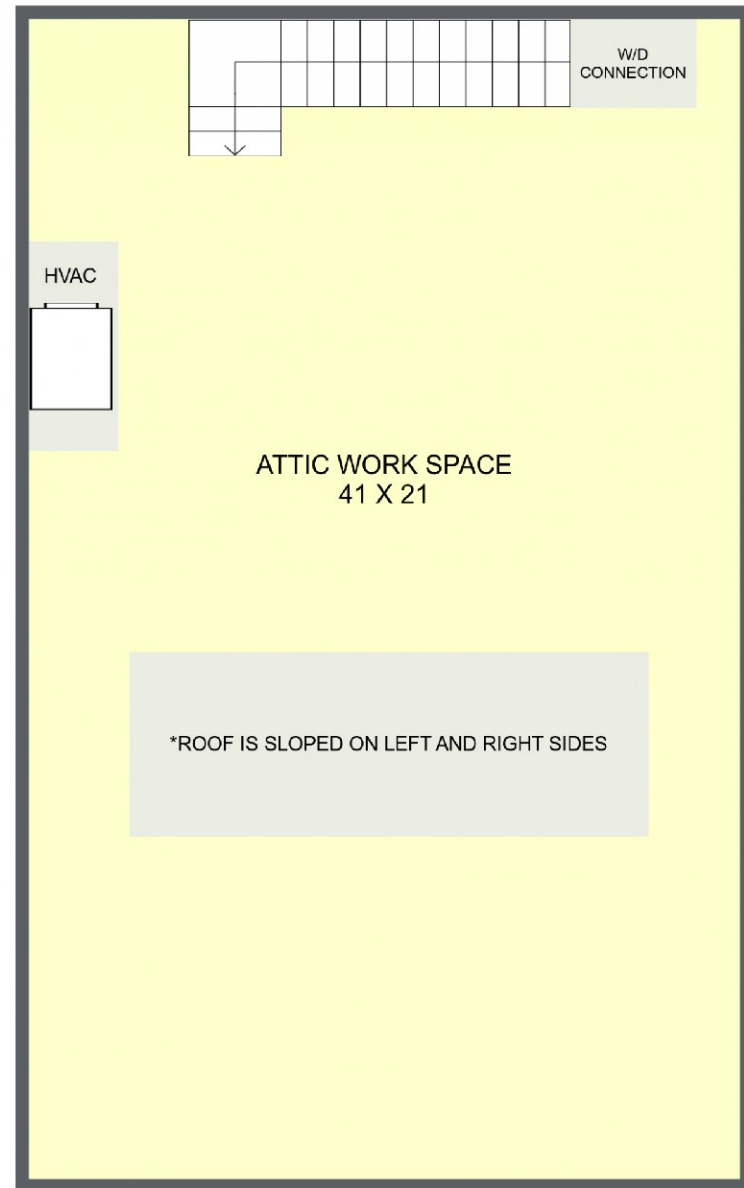

Fannin Square

1014 B-2, 140 SQ FT

Floor plans shown are not to any particular scale.
All dimensions are approximate and may exclude small variations from home to home.