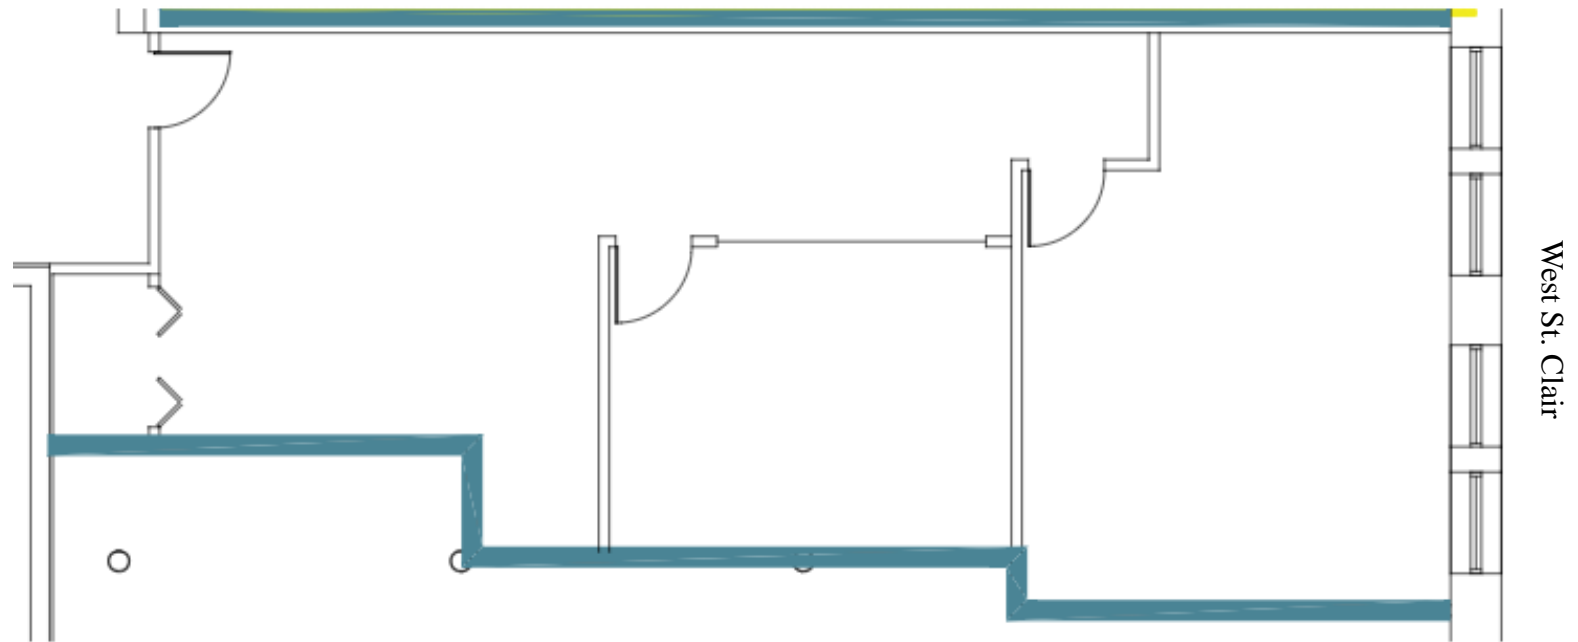

Hoyt Block Building

700 W St. Clair Avenue | Cleveland, OH 44113

Suite 418

1,245 Square Feet

Hoyt Block Building

700 W St. Clair Avenue | Cleveland, OH 44113

Suite 416 + 418

4,008 Square Feet