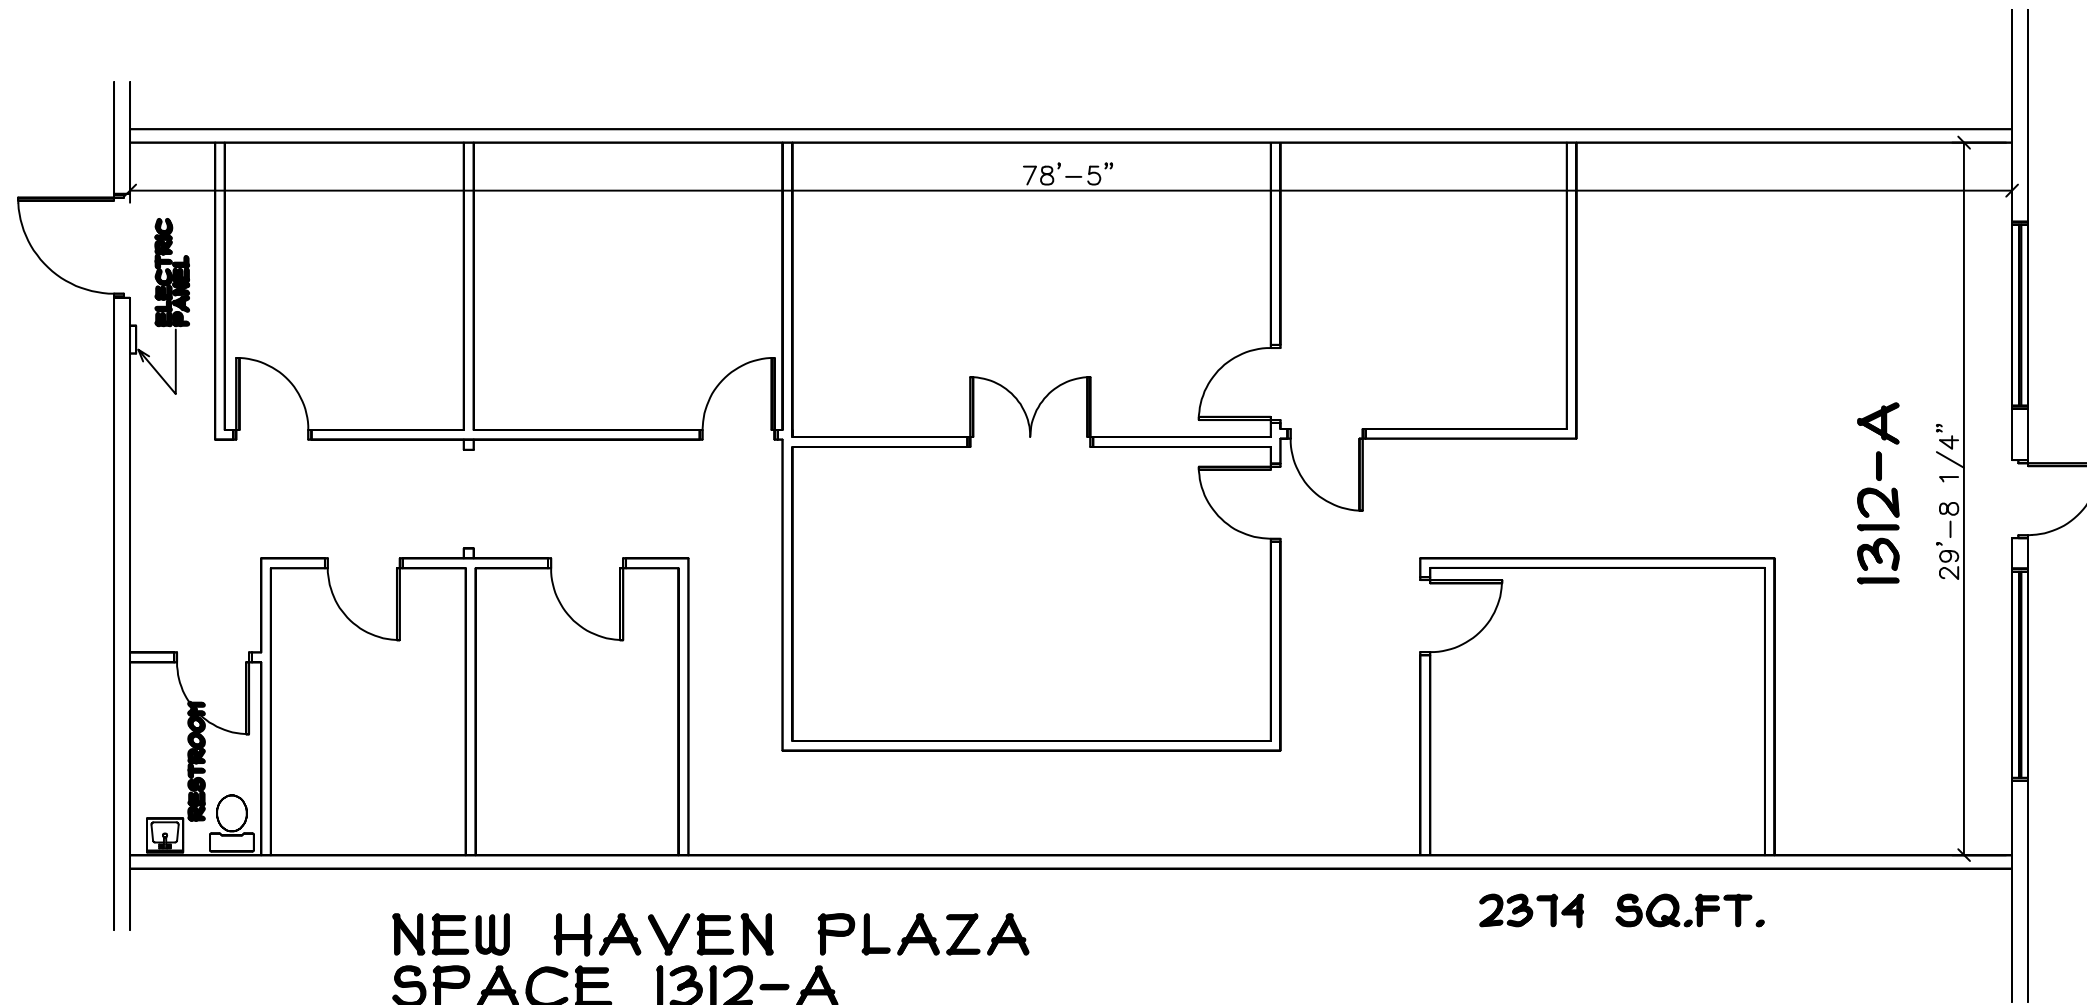

**PARKE
GROUP**

409 COOK RD., SUITE 300
FORT WAYNE, IN 46825
P 260/489-8500 * F 260/ 489-8544

Fisher
interior design
Design
consultants
Associates

**NEW HAVEN PLAZA
SPACE 1312-A**

REVISIONS

DATE
3/25/08

PAGE