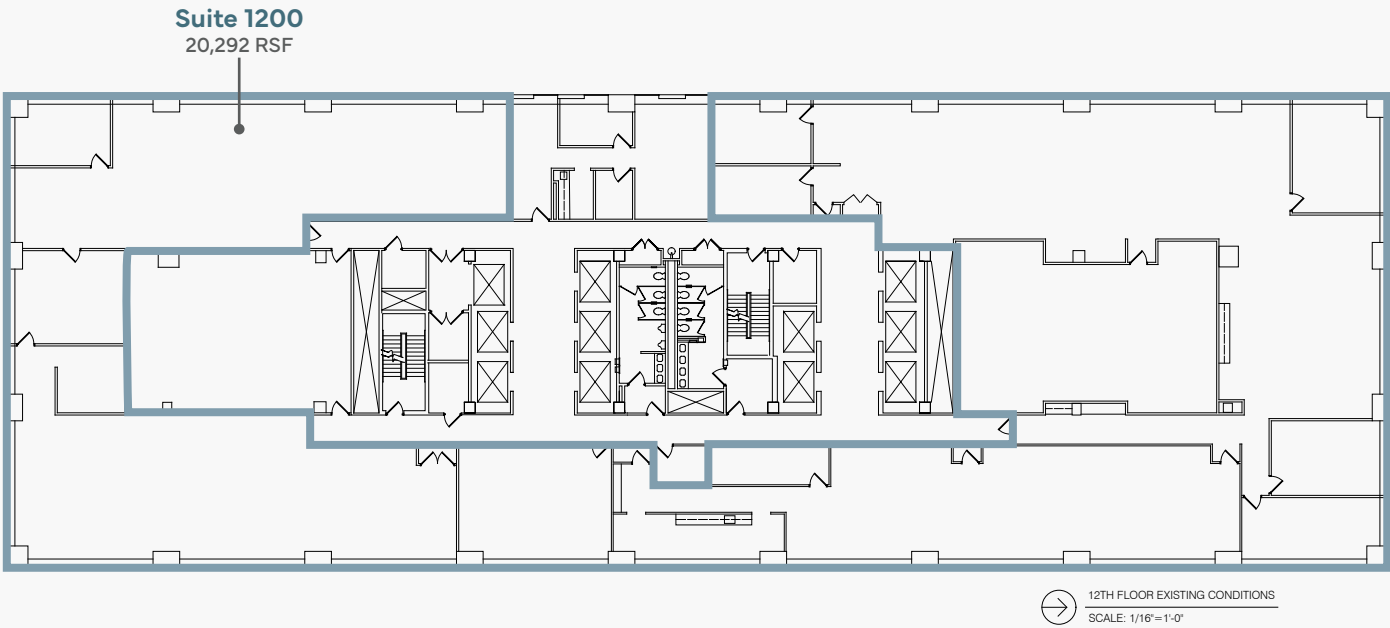

12TH FLOOR

Suite 1200 20,292 RSF

CONTACT US

Matt Fahey
414 278 6860
matt.fahey@colliers.com

Jenna Maguire
414 982 6960
jenna.maguire@colliers.com

Dan Wroblewski
414 278 6813
dan.wroblewski@colliers.com