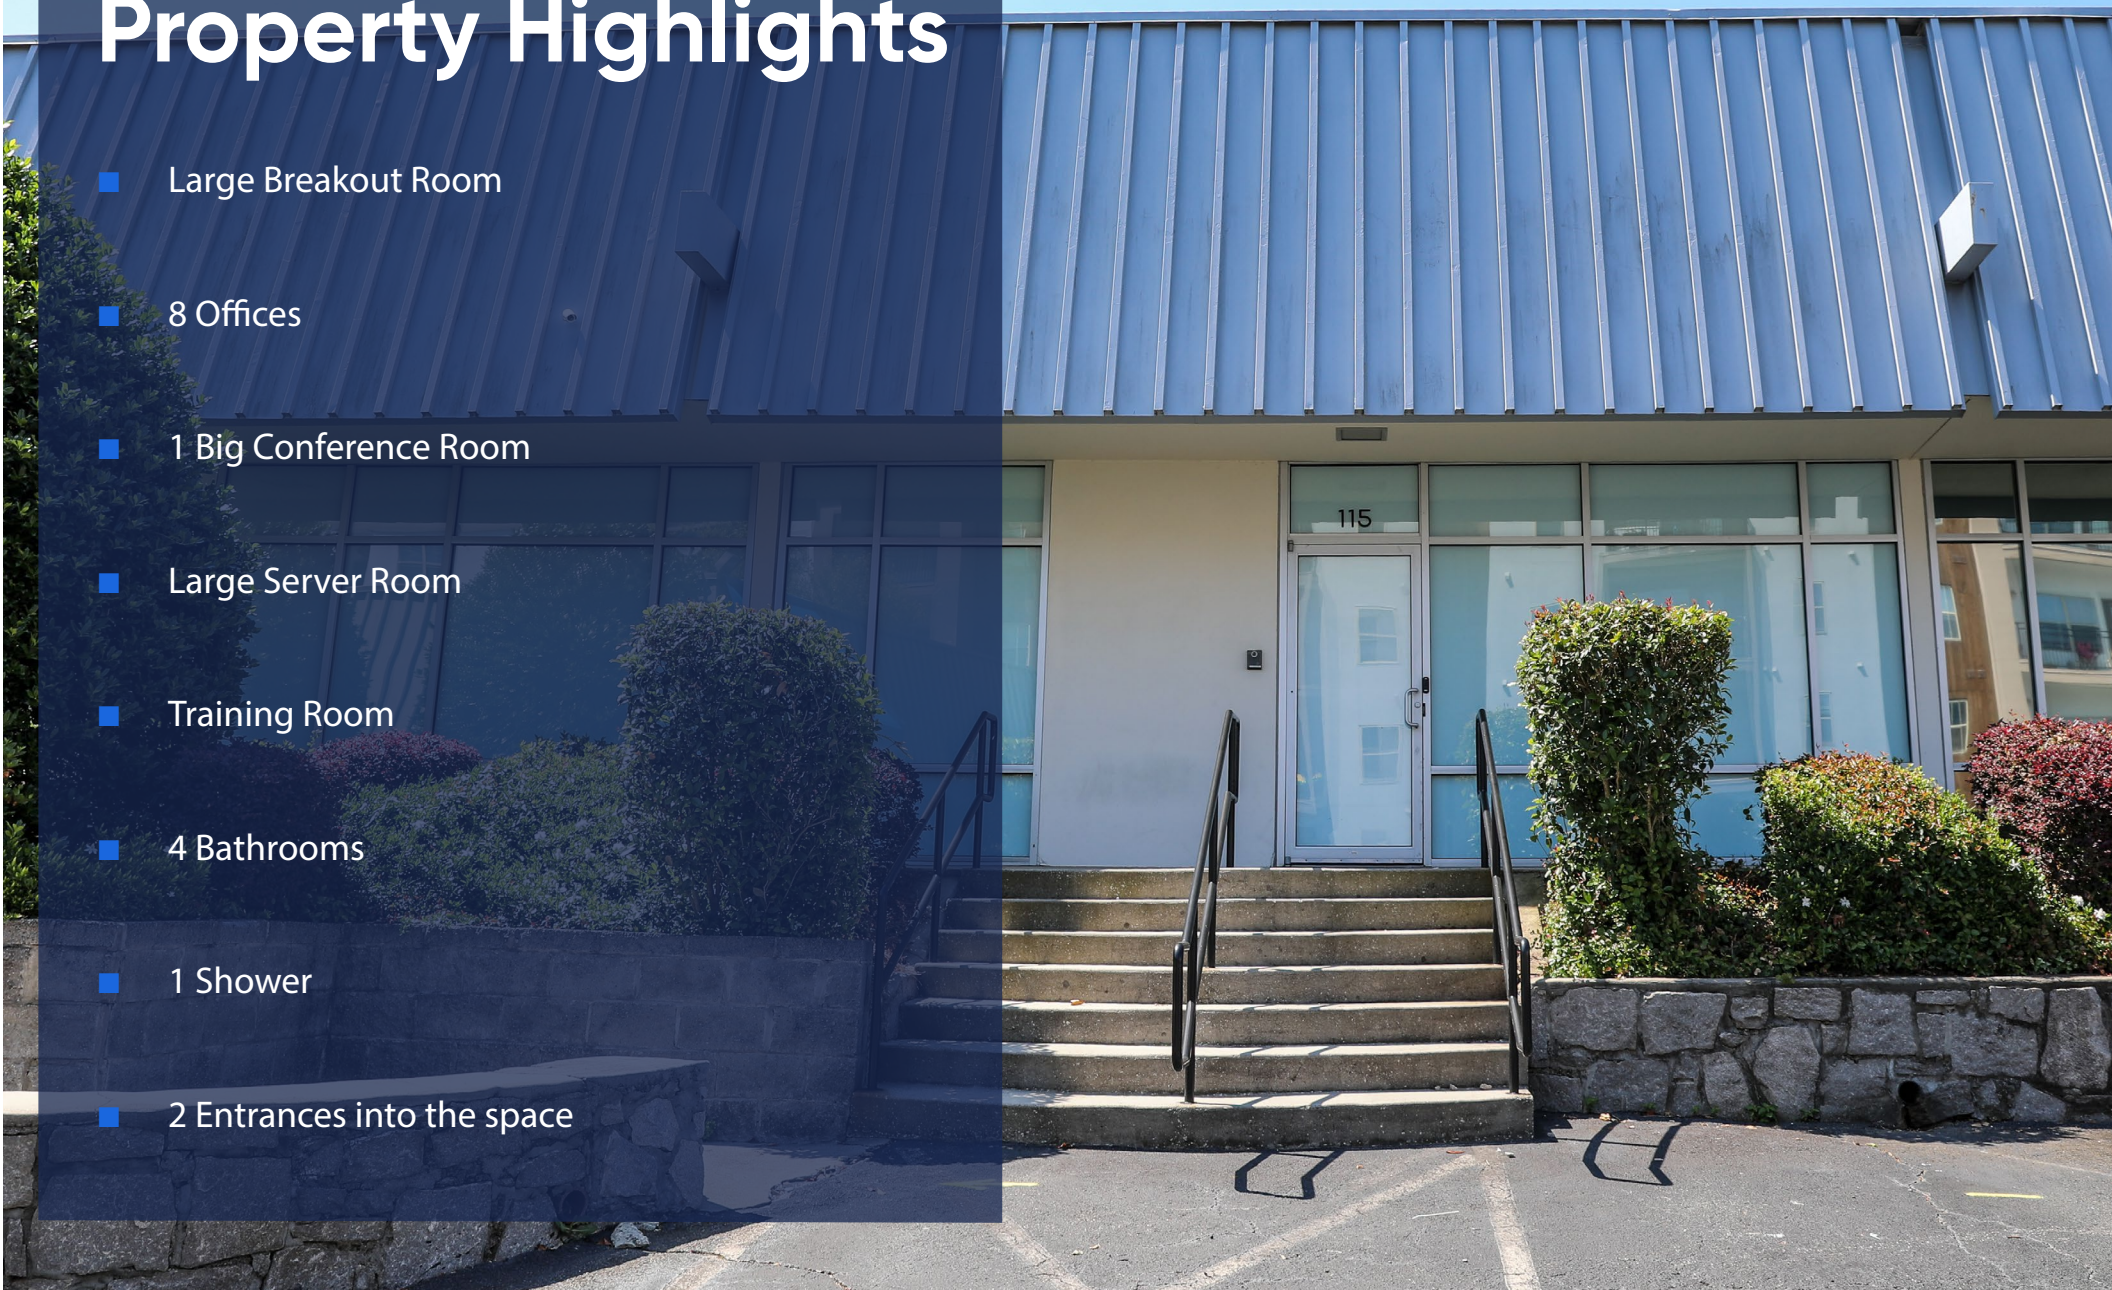

- Large Breakout Room
- 8 Offices
- 1 Big Conference Room
- Large Server Room
- Training Room
- 4 Bathrooms
- 1 Shower
- 2 Entrances into the space

Cresa is pleased to offer for sale
1731 Commerce Dr NW
Suite 115 + 120, a office condo
facility spanning over 6,028 square feet
and located in the heart of Atlanta.