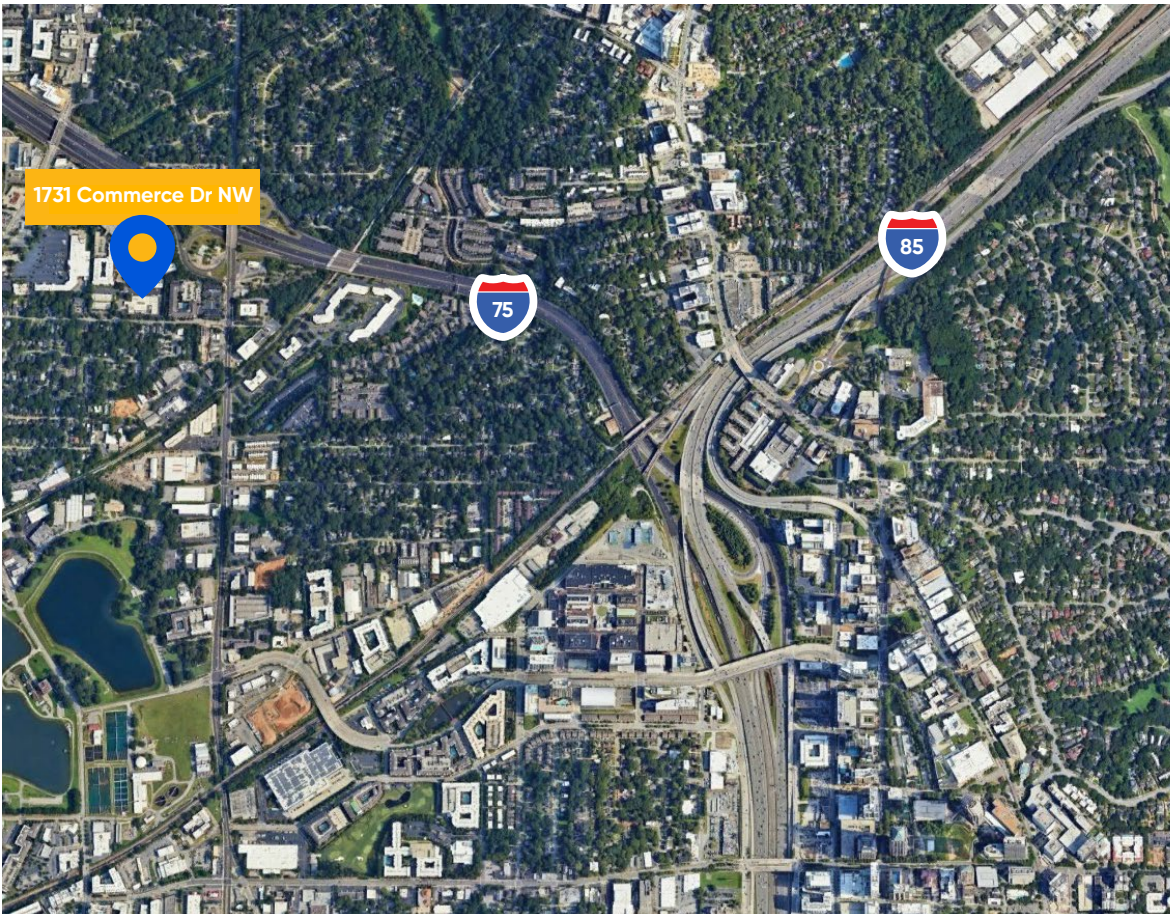

Located in Atlanta's Upper Westside near the Chattahoochee Industrial District, 1731 Commerce Drive NW offers convenient access to major thoroughfares like I-75 and I-85. The area is experiencing ongoing commercial revitalization, placing the property near emerging mixed-use developments, local dining, and industrial businesses.

1731

4.7 Miles
From Downtown

1.8 Miles
From Georgia Tech

3.0 Miles
From Midtown

13.4 Miles
From Airport

1731 Commerce Dr NW

1731 Commerce Dr NW

Floor Plan