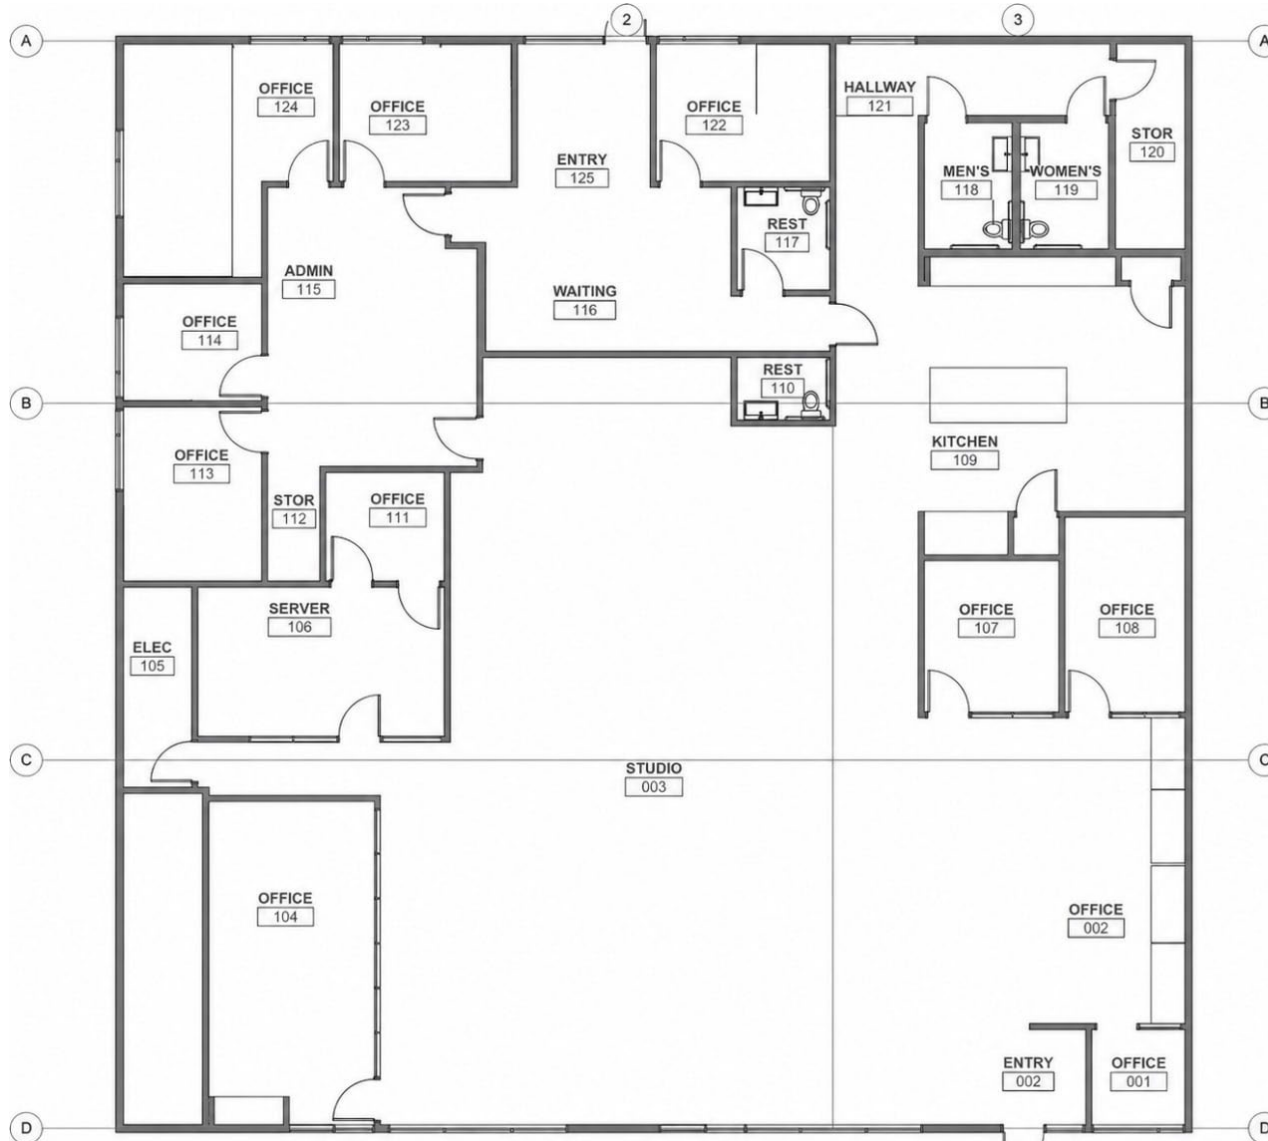

Floor Plan

6,028 SF

Suite 115 + Suite 120