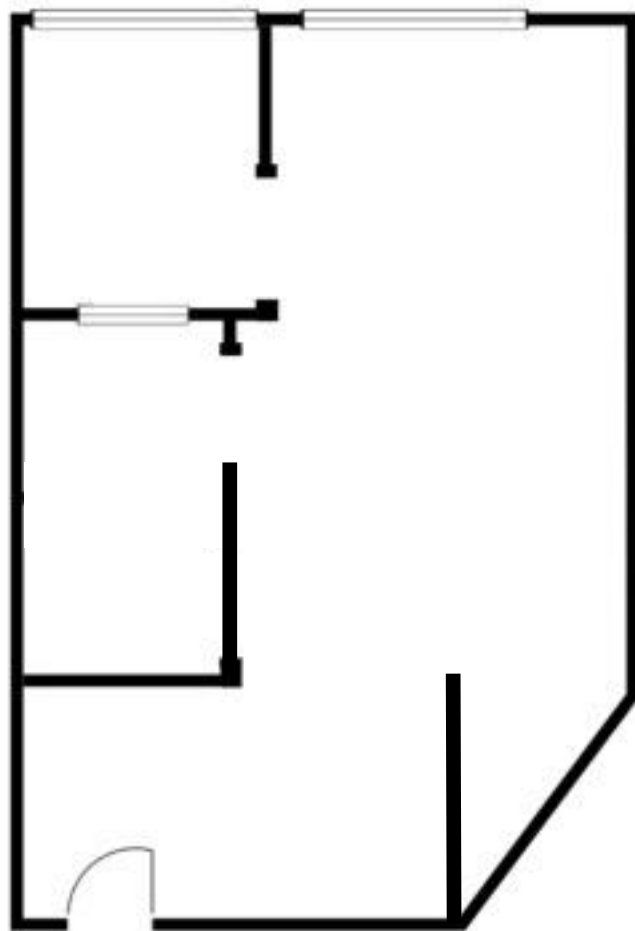

Natick Office Suites -209 West Central Street, Natick, MA 01760  
450 SF-5,700 SF Available Immediately  
[www.NatickOfficeSuites.com](http://www.NatickOfficeSuites.com)

---

SUITE 201A  
1,548 SF

\*Floorplan may not be to scale