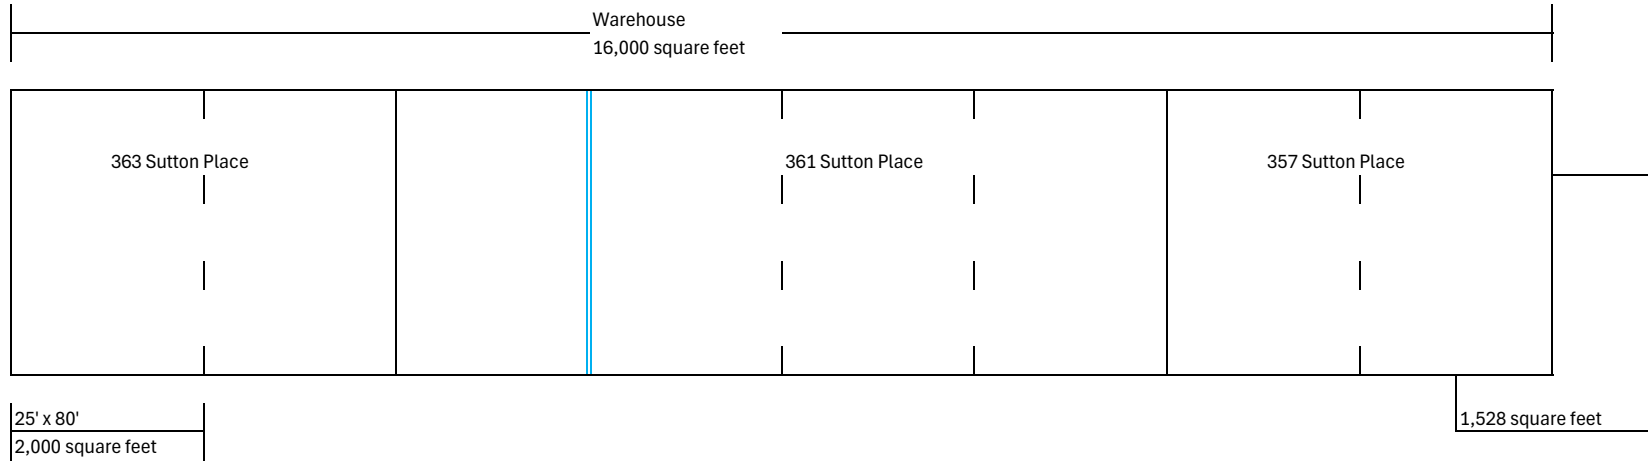

Exhibit B

357-361-363 Sutton Place, Santa Rosa

Total Square Feet - 17,528

Initials _____

Initials _____