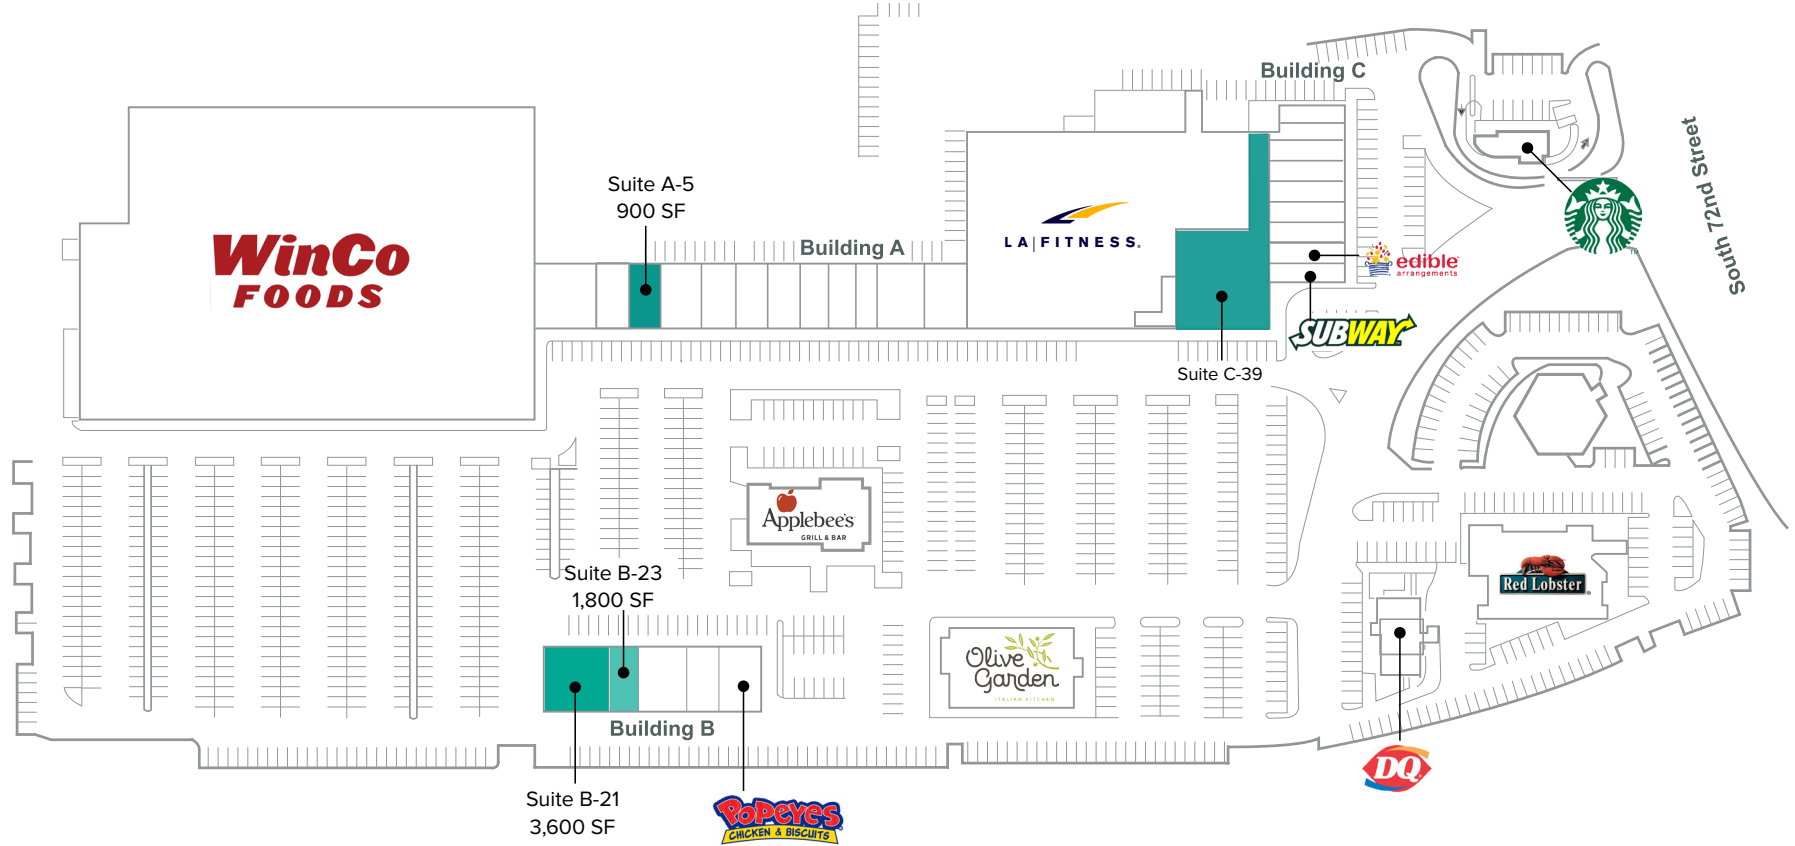

# RETAIL SPACES WITH I-5 VISIBILITY

**900 SF - 5,400 SF Retail Available**  
**\$40.00 - \$45.00/SF, NNN**  
**Call Agent for Pad Rates**

## FEATURES:

- WinCo and LA Fitness Anchored Regional Power Center
- Immediately off of I-5 (Exit 129-S 72nd Street)
- Densely Populated Retail Center with National Tenants: Starbuck's, Olive Garden, Popeyes, Dairy Queen, Applebee's, Red Lobster, and Subway
- 8,815 SF In-Line Restaurant Available - Call Agent for Rates

# SITE PLAN

Suite	Square Feet	Rate	Notes
A-5	900 SF	Call Agent for Rates	Rare, small open retail space located doors away from WinCo and LA Fitness. <b>Available for Sublease Now.</b>
B-21	3,600 SF	Call Agent for Rates	Rare endcap space located in PAD Building directly in front of I-5. Can be combined with neighboring suite B-23 for a total of 5,400 SF. <b>Available with 90 days' notice.</b>
B-23	1,800 SF	\$45.00/SF NNN	Retail space in PAD site with high-visibility from I-5. Signage available on both front and back of building facing I-5. Can be combined with suite B-21 for a total of 5,400 SF. <b>Available Now.</b>
C-39	8,815 SF	Call Agent for Rates	Former Famous Dave's BBQ space with fully built out commercial kitchen and recent remodel. <b>Available Now.</b>

# LOCATION MAP