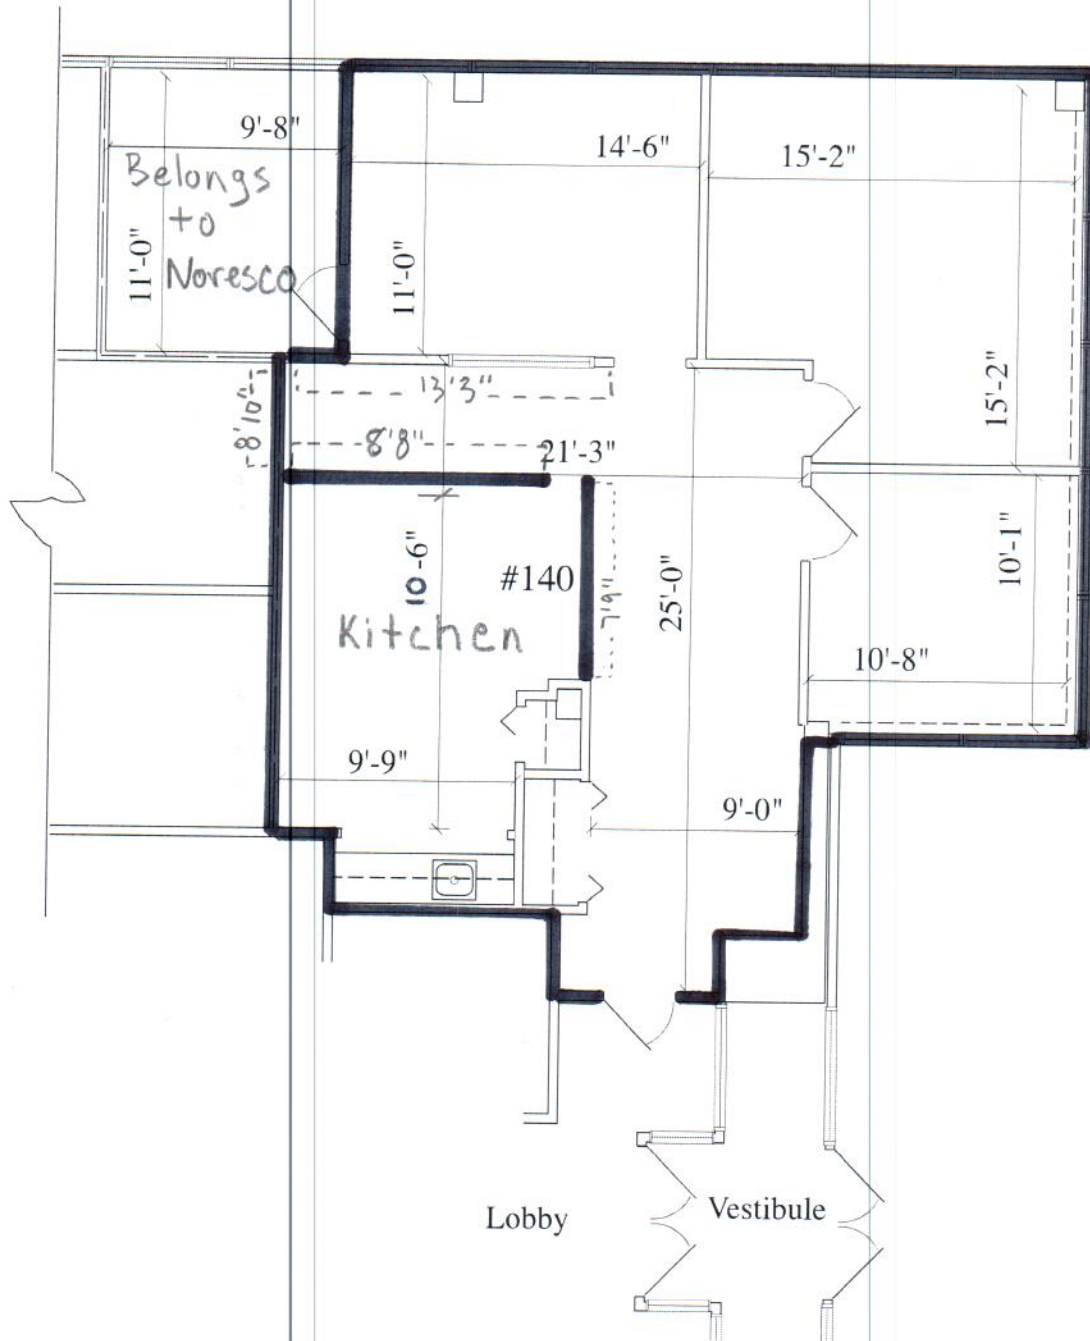

Floorplan - Suite 140  
1000 Crawford Place, Mount Laurel, NJ

1,522 Rentable.

For more information:

Rebecca Ting, SIOR  
+1 856 234 9600  
rebecca.ting@naimertz.com

Julie Kronfeld, SIOR  
+1 856 802 6516  
julie.kronfeld@naimertz.com