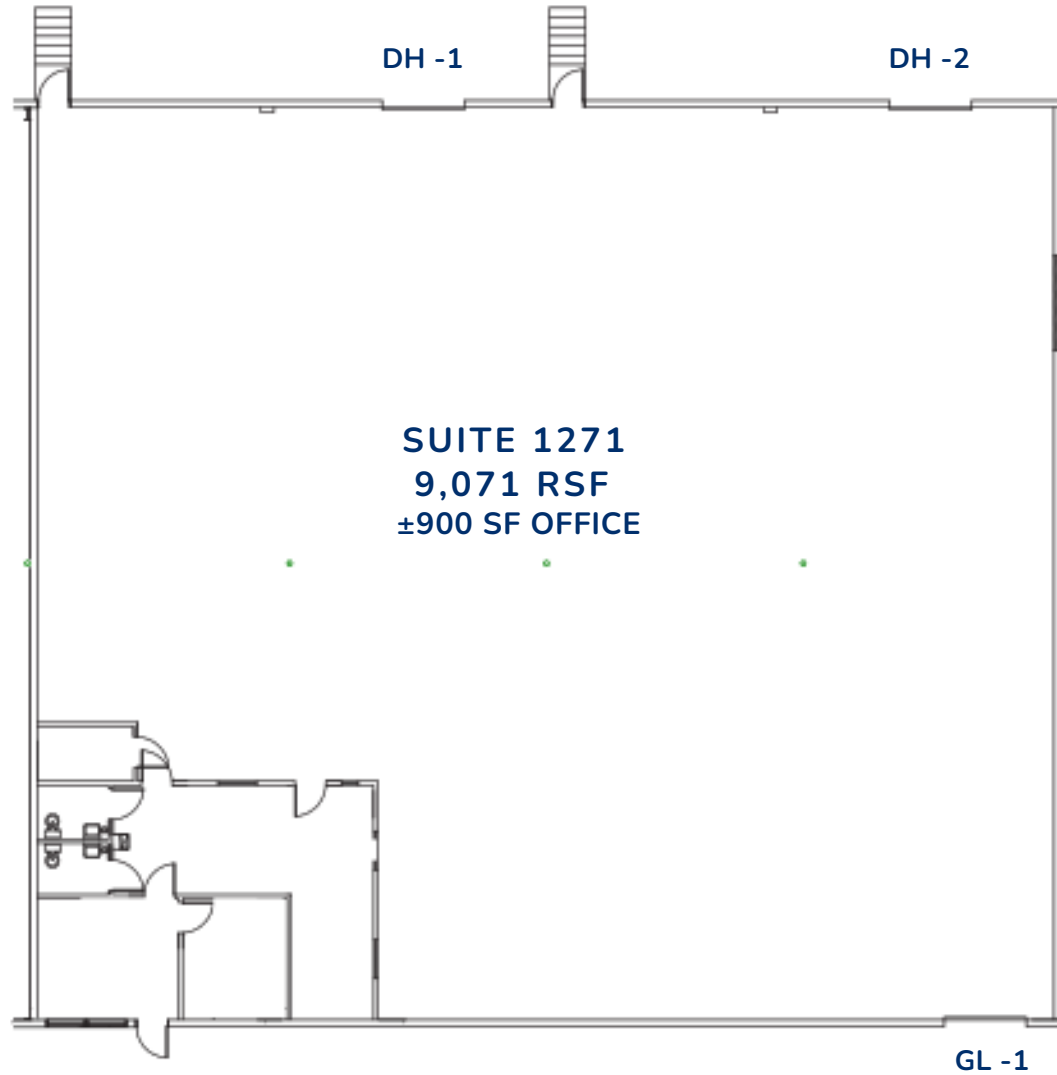

SUITE 1271

9,071 RSF

AVAILABLE: IMMEDIATELY

± 10% OFFICE

CLEAR HEIGHT: 17'

CROSS DOCK
2 DOCK HIGH
1 DRIVE - IN

POWER: 200 AMPS

SPRINKLERS: NO

MAKE-READY COMPLETE