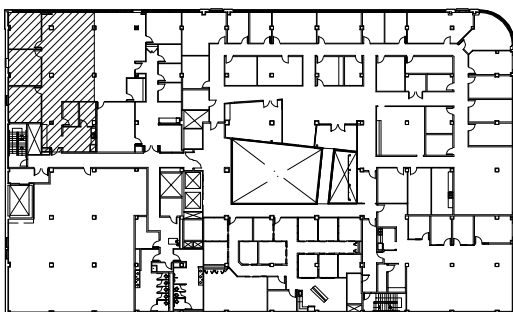

USEABLE AREA: 2,083 SF
RENTABLE AREA: 2,333 SF

BUILDING KEY
NO SCALE