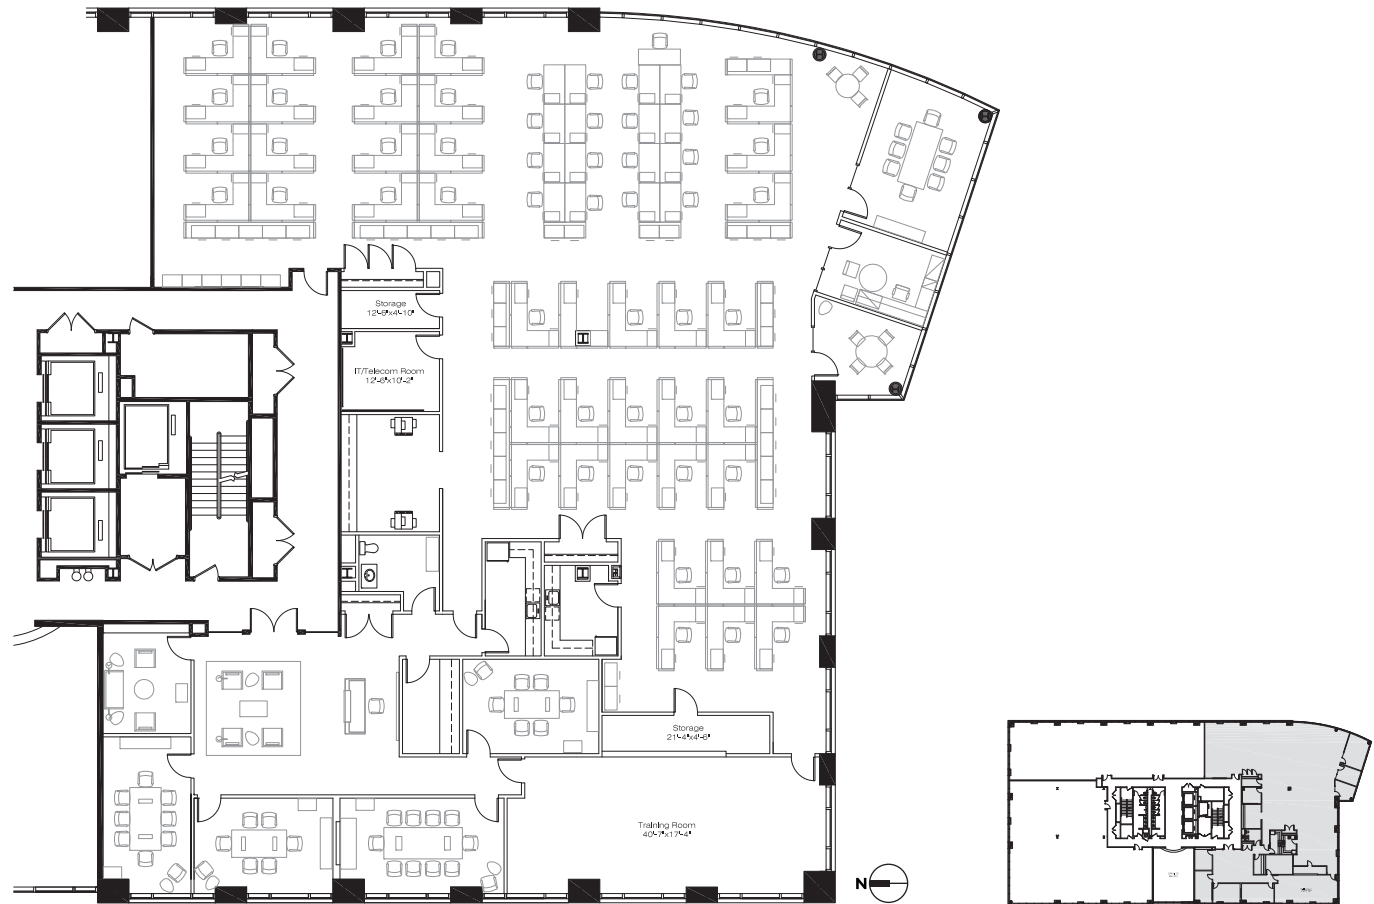

THE
CORPORATE
CENTER
OF NORTHBROOK

1101 Skokie Boulevard Suite 260 | 11,393 RSF

For more information, contact:

Doug Shehan
+1 773 458 1382
doug.shehan@jll.com

Julie Koelzer
+1 773 632 1049
julie.koelzer@jll.com