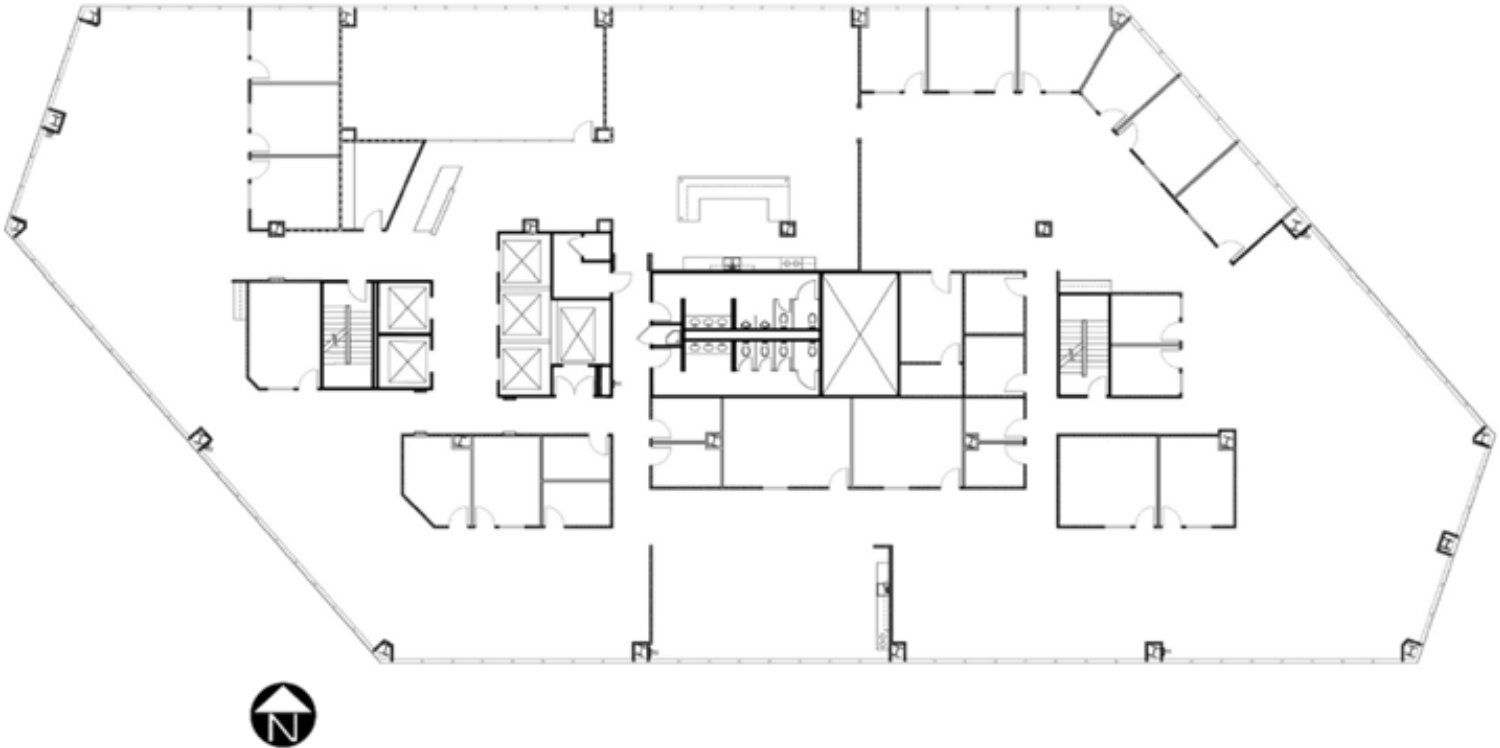

ONE MCKINNEY

3232 McKinney Avenue
Dallas, Texas 75204

LEASING TEAM

ELLIOT PRIEUR
eprieur@gaedeke.com
214.273.3333

BRODIE BURKE
bburke@gaedeke.com
214.273.3308

gaedeke.com

TENTH FLOOR
20,472 RSF
Divisible

Fitwel
Viral Response
Certified